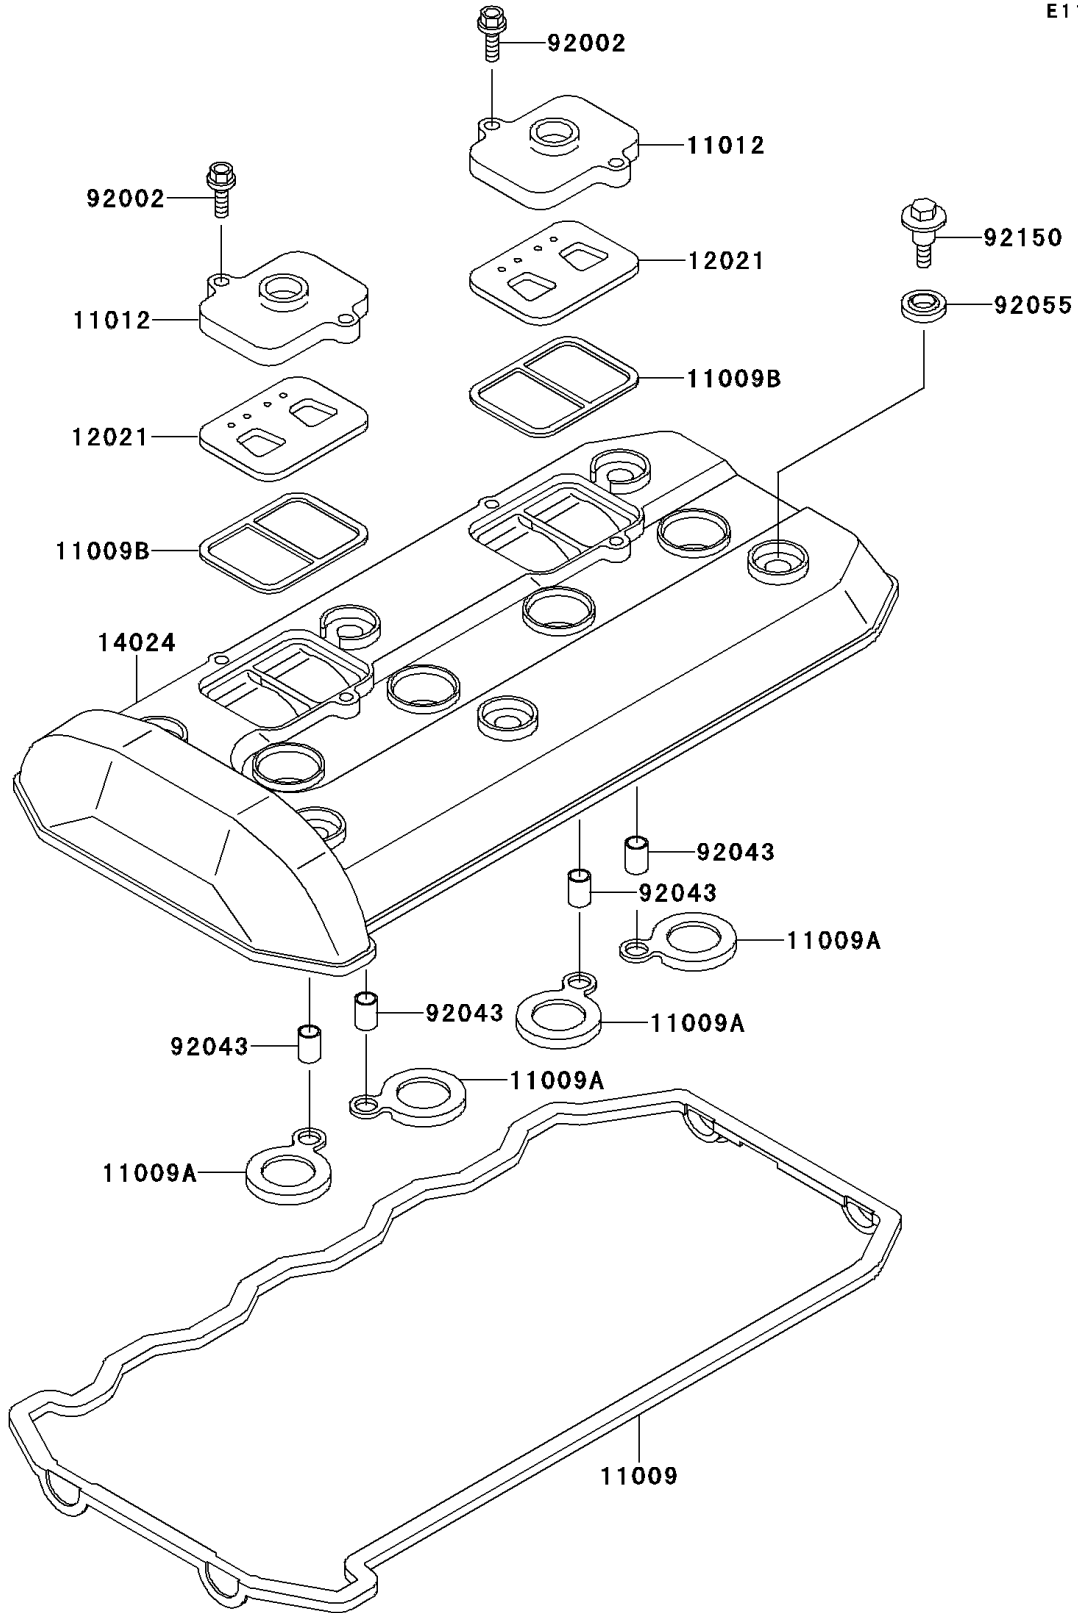

2000 Ninja® ZX™-11 PARTS DIAGRAM

Cylinder Head Cover

E1112

2000 Ninja® ZX™-11 PARTS LIST

Cylinder Head Cover

ITEM NAME	PART NUMBER	QUANTITY
GASKET,HEAD COVER (Ref # 11009)	11009-1724	1
GASKET,SPARK PLUG (Ref # 11009A)	11009-1725	4
GASKET,REED VALVE (Ref # 11009B)	11009-1857	2
CAP,REED VALVE (Ref # 11012)	11012-1532	2
VALVE-ASSY-REED (Ref # 12021)	12021-1053	2
COVER,HEAD (Ref # 14024)	14024-1628	1
BOLT,6X22 (Ref # 92002)	92002-1068	4
PIN,8.2X10X14 (Ref # 92043)	92043-1264	4
RING-O,HEAD COVER BOLT (Ref # 92055)	92055-1352	6
BOLT,HEAD COVER (Ref # 92150)	92150-1447	6