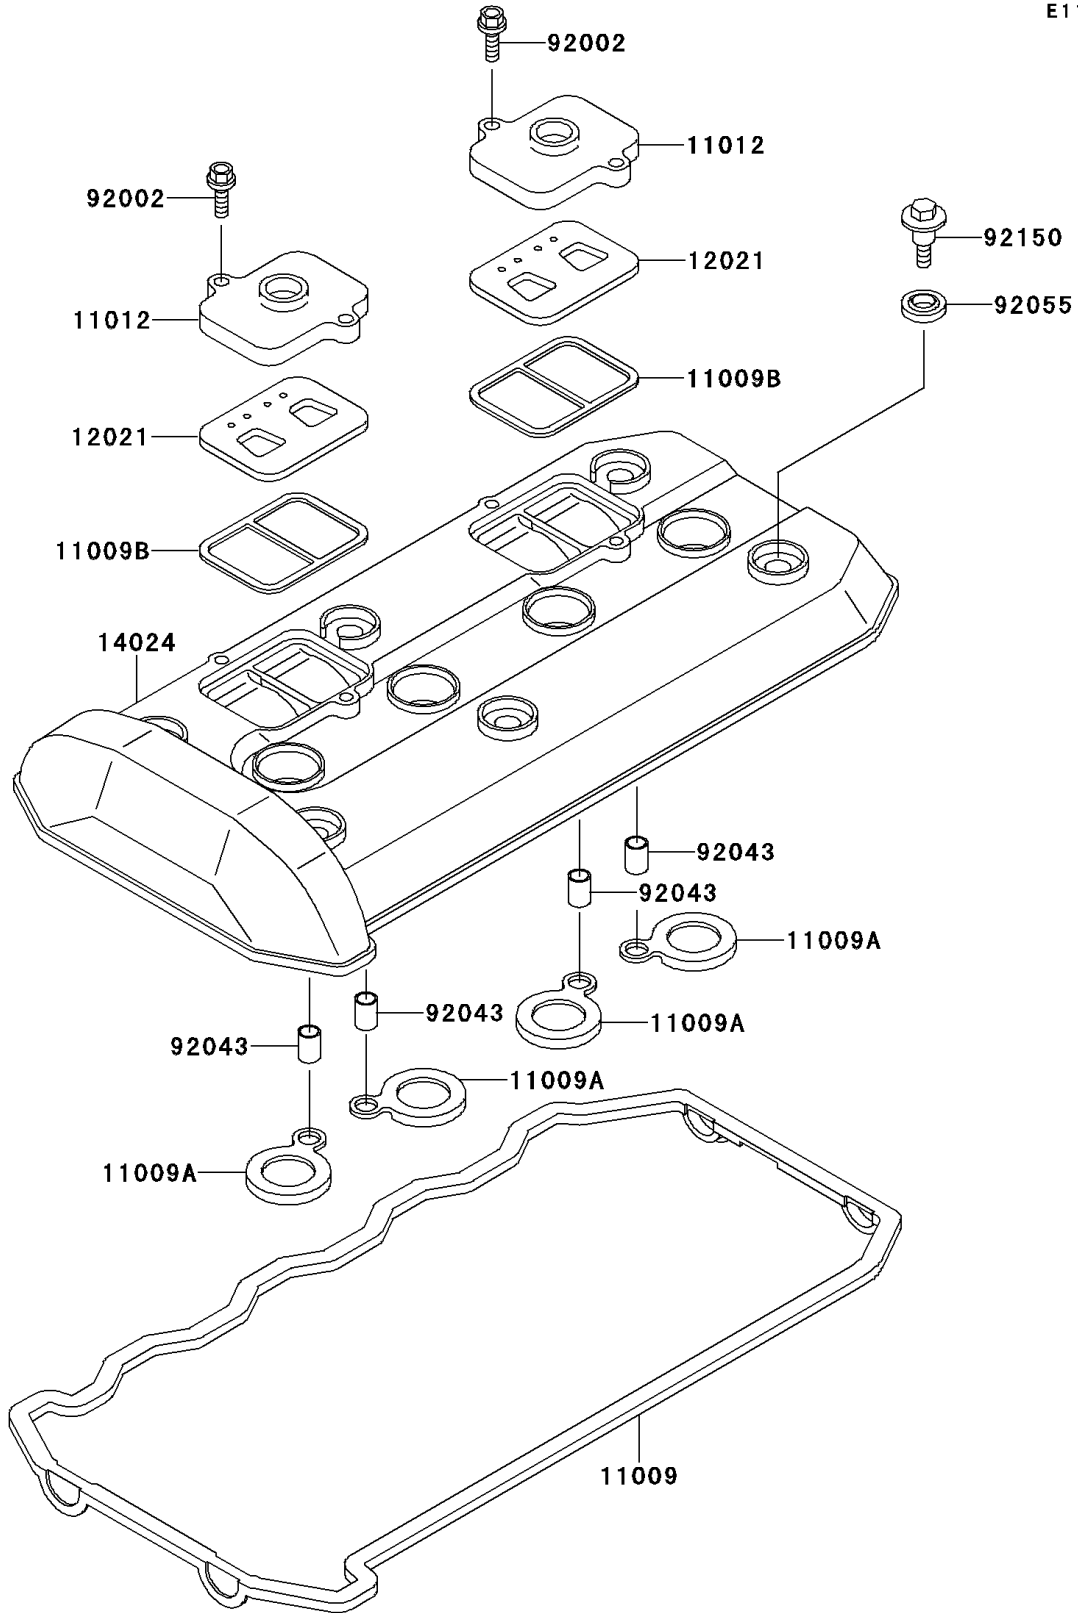

# 2001 Ninja® ZX™-11 PARTS DIAGRAM

Cylinder Head Cover

E1112

## 2001 Ninja® ZX™-11 PARTS LIST

### Cylinder Head Cover

ITEM NAME	PART NUMBER	QUANTITY
GASKET,HEAD COVER (Ref # 11009)	11009-1724	1
GASKET,SPARK PLUG (Ref # 11009A)	11009-1725	4
GASKET,REED VALVE (Ref # 11009B)	11009-1857	2
CAP,REED VALVE (Ref # 11012)	11012-1532	2
VALVE-ASSY-REED (Ref # 12021)	12021-1053	2
COVER,HEAD (Ref # 14024)	14024-1628	1
BOLT,6X22 (Ref # 92002)	92002-1068	4
PIN,8.2X10X14 (Ref # 92043)	92043-1264	4
RING-O,HEAD COVER BOLT (Ref # 92055)	92055-1352	6
BOLT,HEAD COVER (Ref # 92150)	92150-1447	6