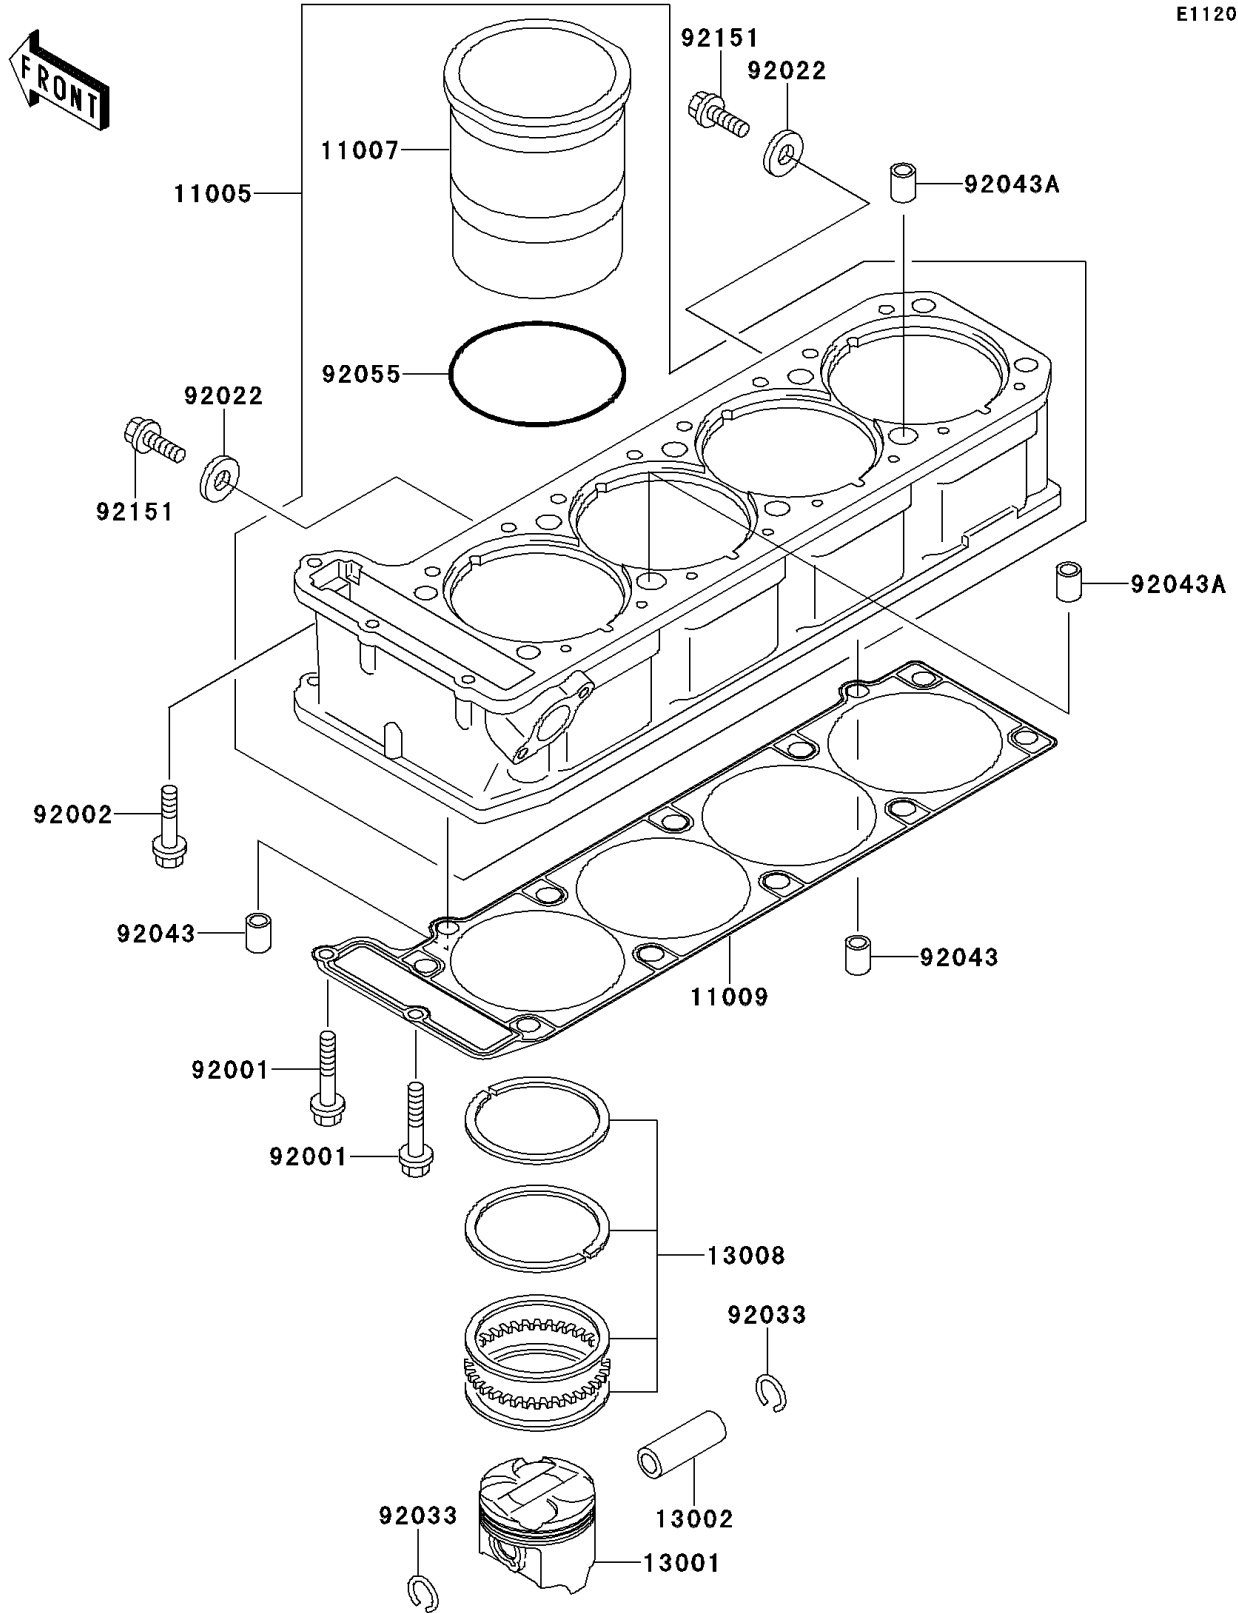

2000 Ninja® ZX™-11 PARTS DIAGRAM

Cylinder/Piston(s)

E1120

2000 Ninja® ZX™ -11 PARTS LIST

Cylinder/Piston(s)

ITEM NAME	PART NUMBER	QUANTITY
CYLINDER-ENGINE (Ref # 11005)	11005-1615	1
LINER-CYLINDER (Ref # 11007)	11007-1114	4
GASKET,CYLINDER BASE (Ref # 11009)	11009-1847	1
PISTON-ENGINE (Ref # 13001)	13001-1397	4
PIN-PISTON (Ref # 13002)	13002-1058	4
RING-SET-PISTON (Ref # 13008)	13008-1152	4
BOLT,6X38 (Ref # 92001)	92001-1899	2
BOLT,6X30 (Ref # 92002)	92002-1138	1
WASHER,6.2X11X1 (Ref # 92022)	92022-304	2
RING-SNAP,20.5X1.2 (Ref # 92033)	92033-1099	8
PIN,8.2X10X14 (Ref # 92043)	92043-1264	2
PIN,11.5X14X14 (Ref # 92043A)	92043-1279	2
RING-O,82.6X2.4 (Ref # 92055)	92055-1465	4
BOLT,6X10 (Ref # 92151)	92151-1344	2