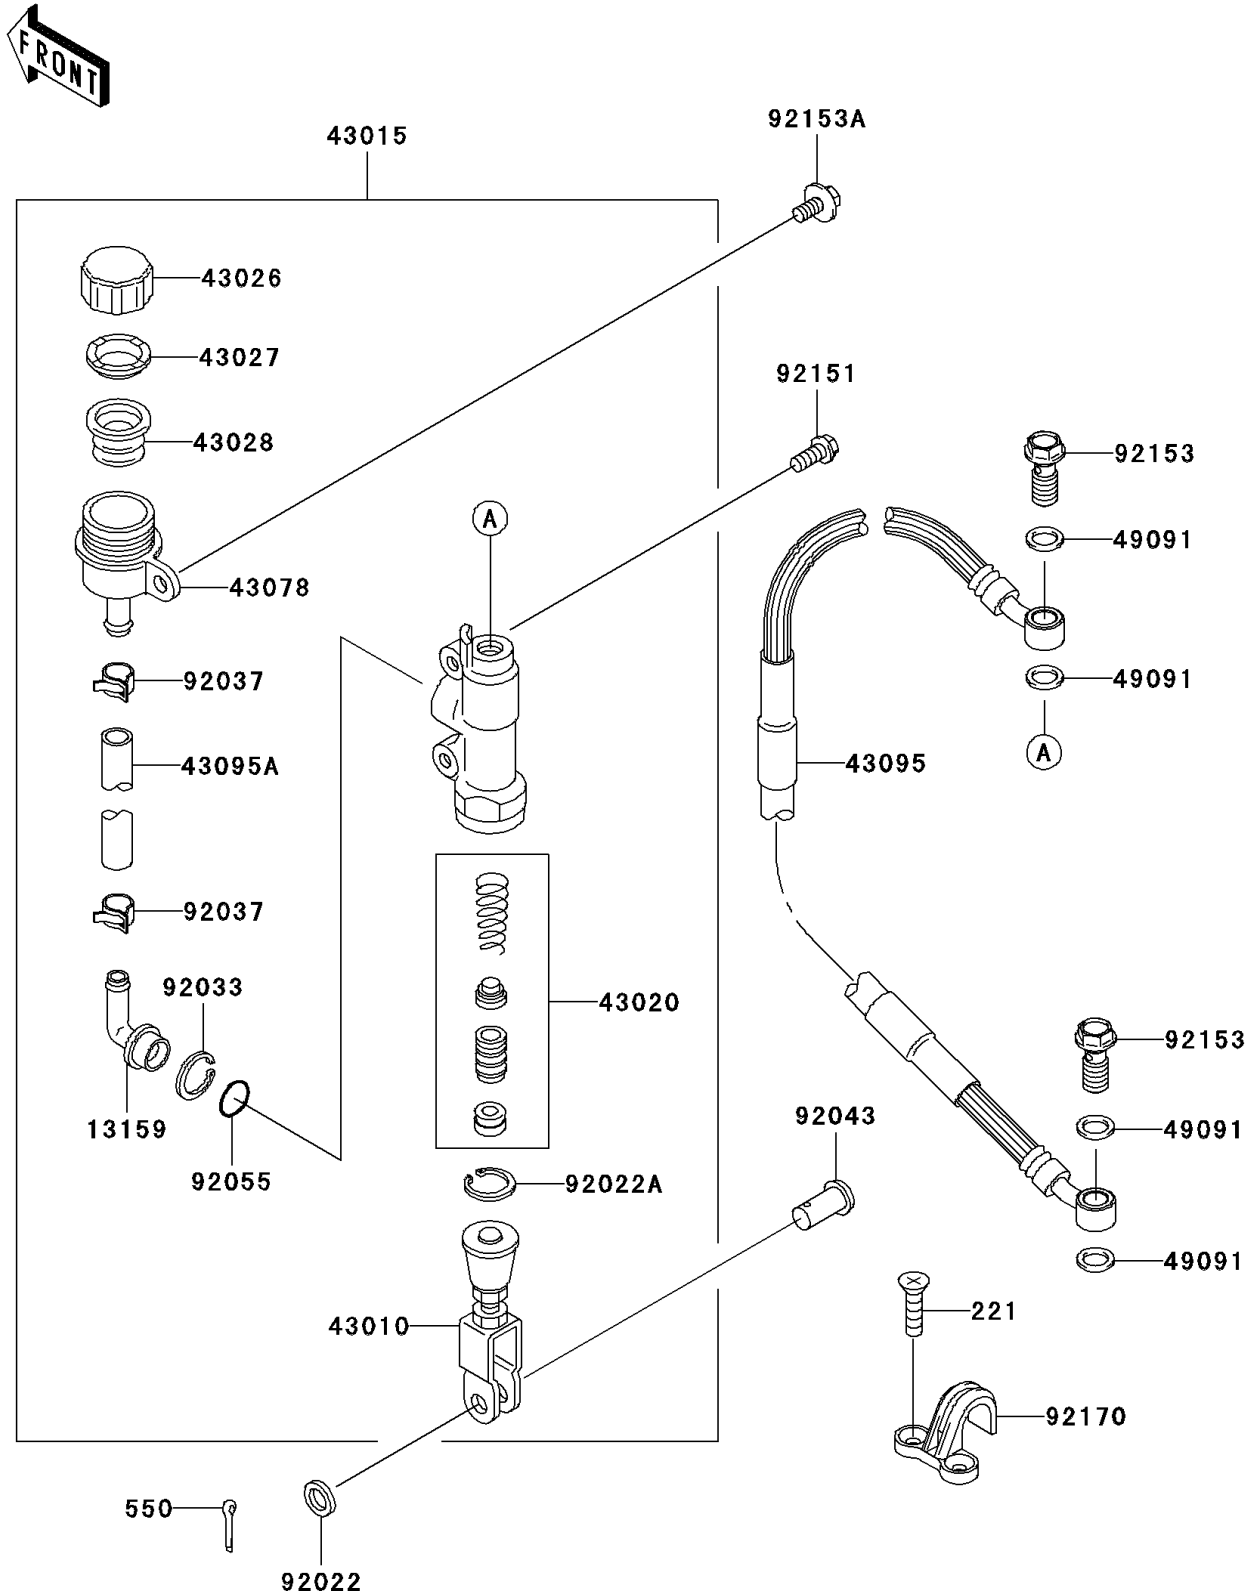

2007 KX65 PARTS DIAGRAM

Rear Master Cylinder

F2293

2007 KX65 PARTS LIST

Rear Master Cylinder

ITEM NAME	PART NUMBER	QUANTITY
SCREW-CSK-CROS,5X10 (Ref # 221)	221AA0510	2
PIN-COTTER,2.0X15 (Ref # 550)	550AA2015	1
CONNECTOR (Ref # 13159)	13159-1056	1
ROD-ASSY-BRAKE (Ref # 43010)	43010-1076	1
CYLINDER-ASSY-MASTER,RR (Ref # 43015)	43015-1694	1
PISTON-COMP-BRAKE (Ref # 43020)	43020-1094	1
CAP-BRAKE (Ref # 43026)	43026-1058	1
PLATE-DIAPHRAGM (Ref # 43027)	43027-1052	1
DIAPHRAGM (Ref # 43028)	43028-1060	1
RESERVOIR (Ref # 43078)	43078-1068	1
HOSE-BRAKE,RR (Ref # 43095)	43095-1228	1
HOSE-BRAKE,RR MASTER CYLINDER (Ref # 43095A)	43095-1254	1
WASHER-SEAL,10.1X14.5X1.5 (Ref # 49091)	49091-0001	4
WASHER,8.5X13X1 (Ref # 92022)	92022-1028	1
WASHER,CIRCRIP (Ref # 92022A)	92022-1601	1
RING-SNAP,20.5MM (Ref # 92033)	92033-1186	1
CLAMP (Ref # 92037)	92037-1710	2
PIN (Ref # 92043)	92043-0004	1
RING-O,MASTER CYLINDER (Ref # 92055)	92055-1251	1
BOLT,6X14 (Ref # 92151)	92151-1423	2
BOLT,OIL,L=23 (Ref # 92153)	92153-0627	2
BOLT,FLANGED,6X14 (Ref # 92153A)	92153-0936	1
CLAMP,HOSE (Ref # 92170)	92170-1684	1