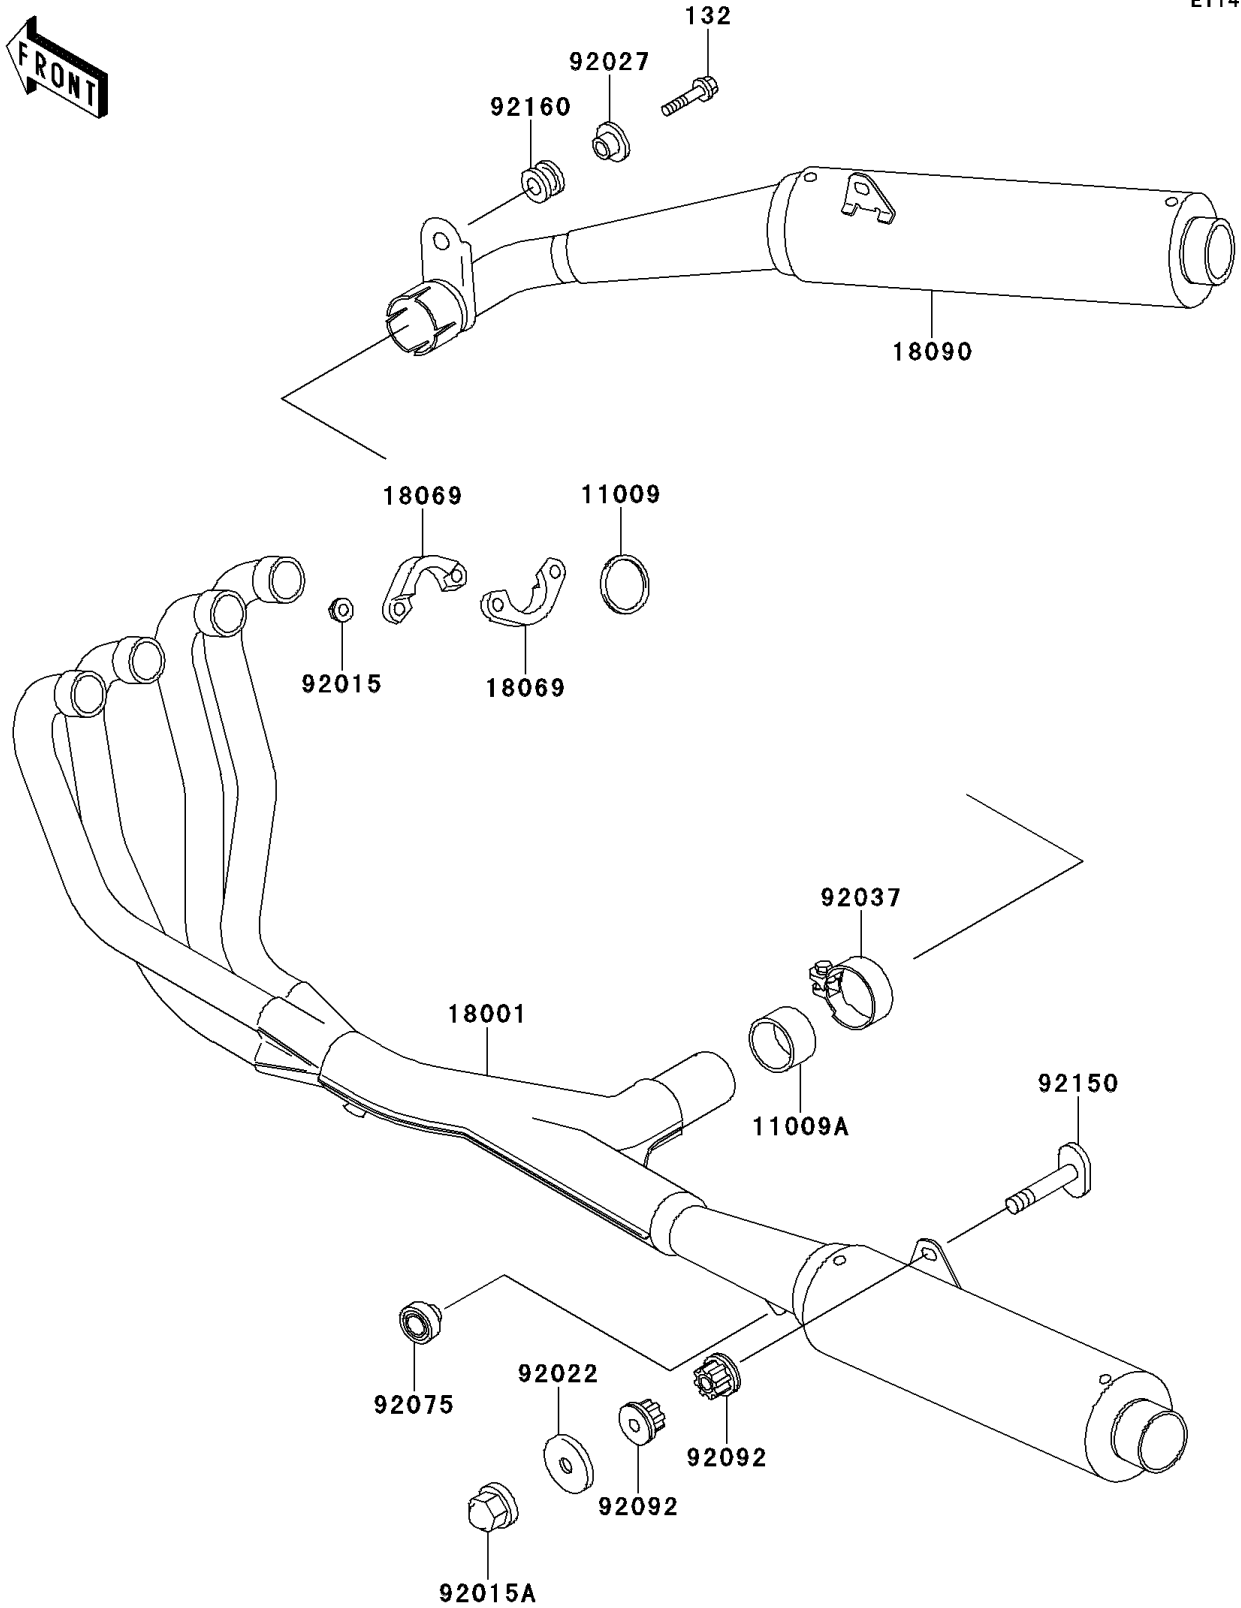

2000 Ninja® ZX™-11 PARTS DIAGRAM

Muffler(s)

E1140

2000 Ninja® ZX™ -11 PARTS LIST

Muffler(s)

ITEM NAME	PART NUMBER	QUANTITY
BOLT-FLANGED-SMALL (Ref # 132)	132G0835	1
GASKET,EXHAUST PIPE HOLDER (Ref # 11009)	11009-1840	4
GASKET,MUFFLER CONNECTING (Ref # 11009A)	11009-1888	1
MUFFLER,LH (Ref # 18001)	18001-1854	1
HOLDER-EXHAUST PIPE (Ref # 18069)	18069-1122	8
BODY-COMP-MUFFLER,RH (Ref # 18090)	18090-1277	1
NUT,LOCK,8MM (Ref # 92015)	92015-1380	8
NUT,10MM (Ref # 92015A)	92015-1649	2
WASHER (Ref # 92022)	92022-289	2
COLLAR,L=14 (Ref # 92027)	92027-1134	1
CLAMP,POWER CHAMBER (Ref # 92037)	92037-1537	1
DAMPER (Ref # 92075)	92075-015	1
BUSHING-RUBBER,MUFFLER (Ref # 92092)	92092-1013	4
BOLT,10X55 (Ref # 92150)	92150-1792	2
DAMPER (Ref # 92160)	92160-1007	1