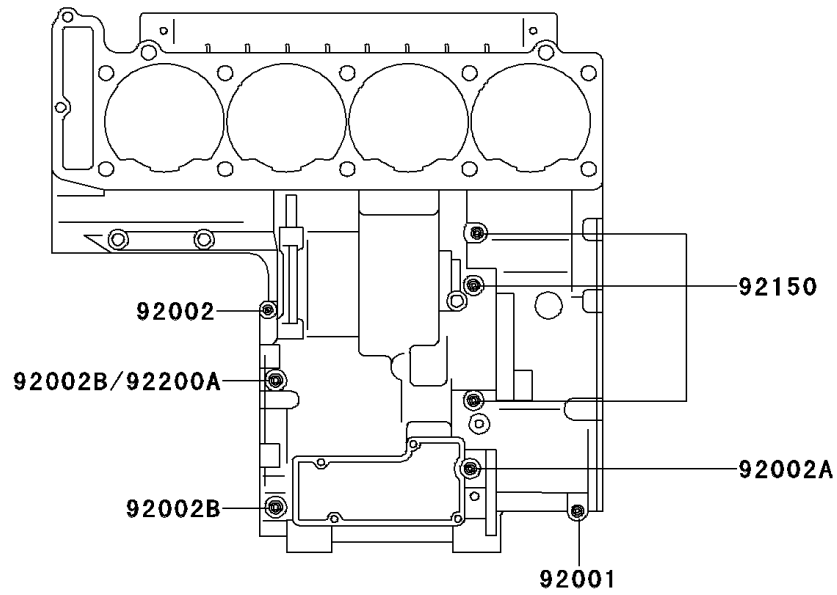

2000 Ninja® ZX™-11 PARTS DIAGRAM

Crankcase Bolt Pattern

E1412

Upper Case