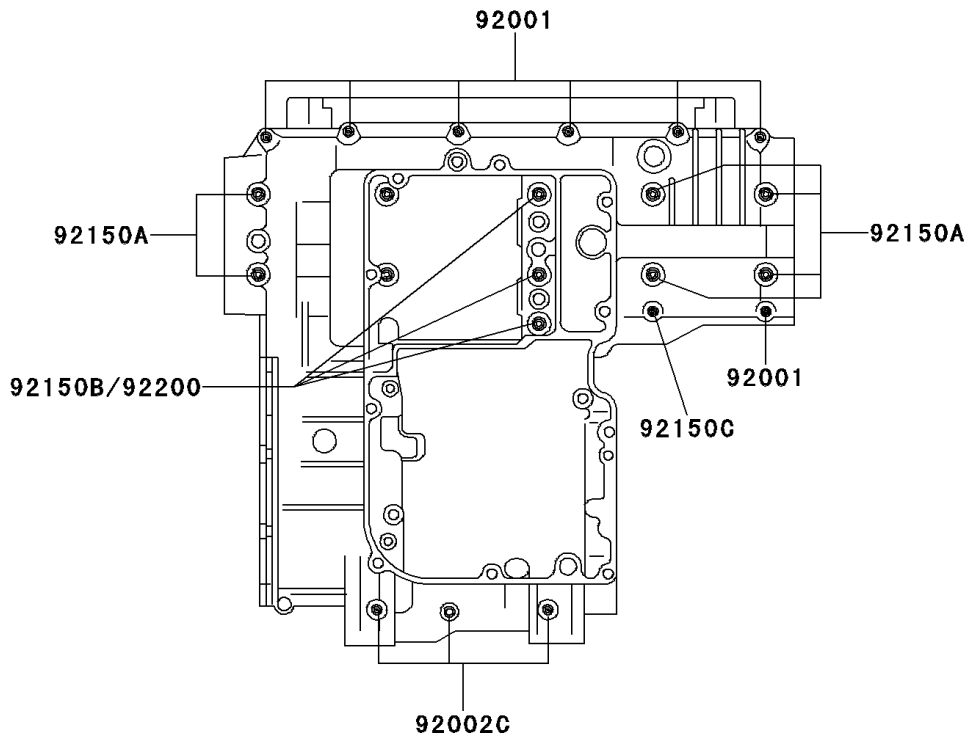

2000 Ninja® ZX™-11 PARTS DIAGRAM

Crankcase Bolt Pattern

E1412

Upper Case

Lower Case