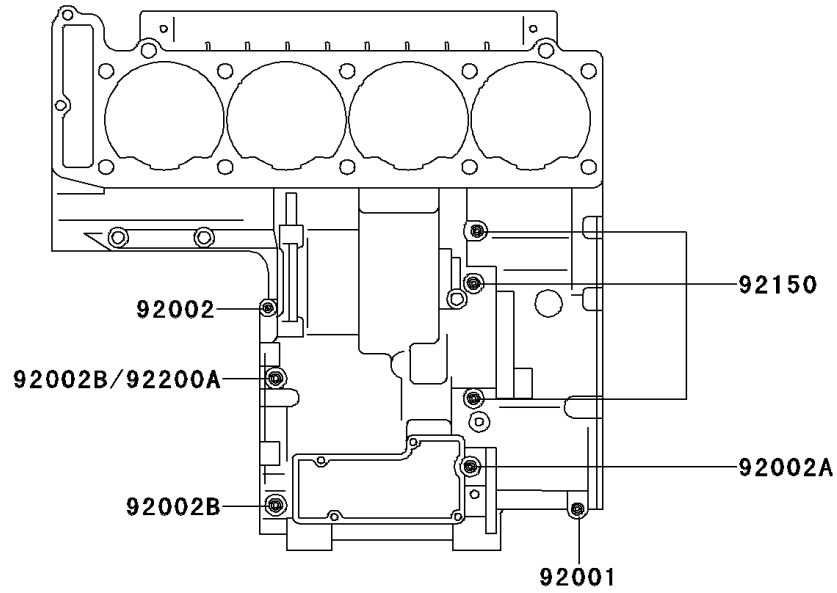

2001 Ninja® ZX™-11 PARTS DIAGRAM

Crankcase Bolt Pattern

E1412

Upper Case