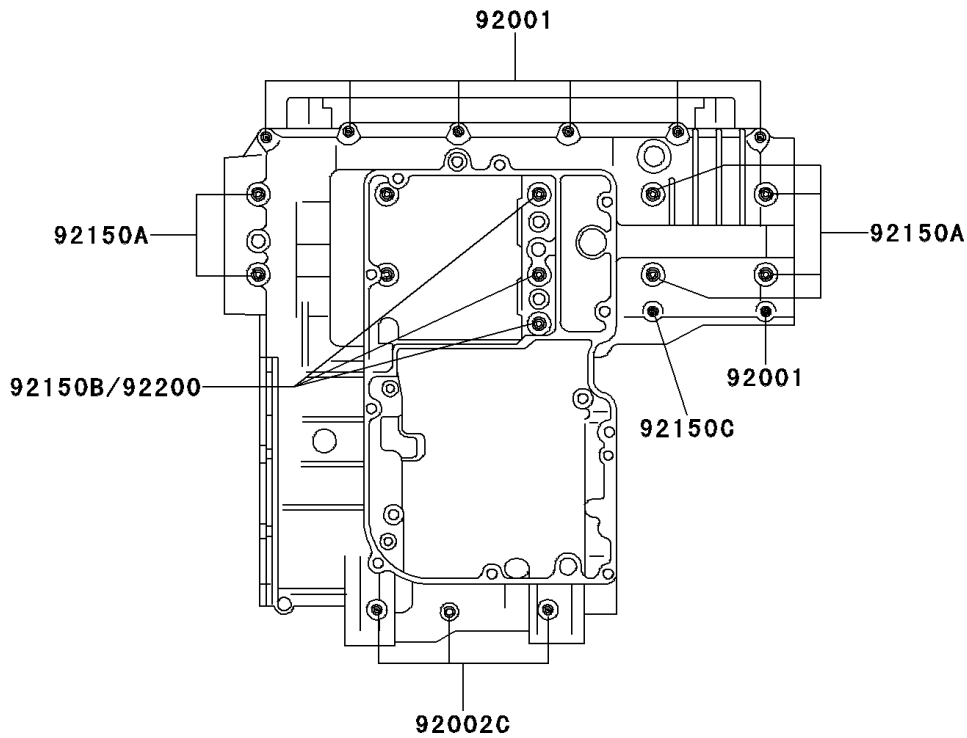

2001 Ninja® ZX™-11 PARTS DIAGRAM

Crankcase Bolt Pattern

E1412

Upper Case

Lower Case