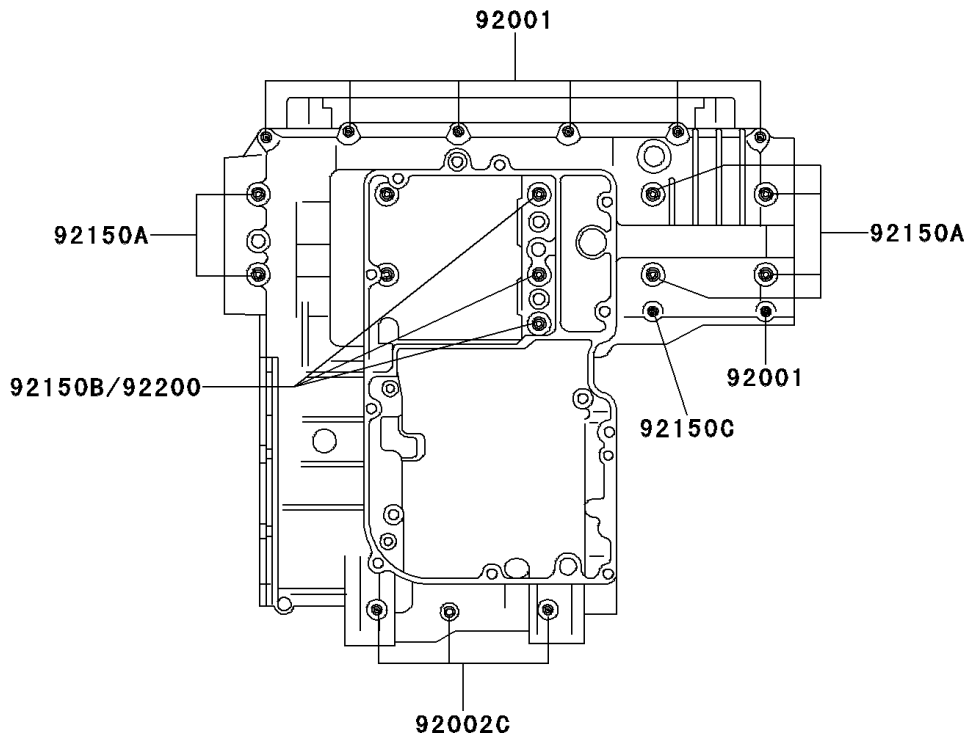

2001 Ninja[®] ZX[™]-11 PARTS DIAGRAM

Crankcase Bolt Pattern

E1412

Upper Case

Lower Case

2001 Ninja® ZX™-11 PARTS LIST

Crankcase Bolt Pattern

ITEM NAME	PART NUMBER	QUANTITY
BOLT,6X38 (Ref # 92001)	92001-1899	8
BOLT,6X55 (Ref # 92002)	92002-1054	1
BOLT,6X85 (Ref # 92002A)	92002-1306	1
BOLT,8X63 (Ref # 92002B)	92002-1308	2
BOLT,6X120 (Ref # 92002C)	92002-1654	3
BOLT,6X115 (Ref # 92150)	92150-1140	3
BOLT,9X90 (Ref # 92150A)	92150-1364	6
BOLT,9X140 (Ref # 92150B)	92150-1365	3
BOLT,7X38 (Ref # 92150C)	92150-1367	1
WASHER,9.5X18X1.2 (Ref # 92200)	92200-1037	3
WASHER,8.5X16X1.2 (Ref # 92200A)	92200-1063	1