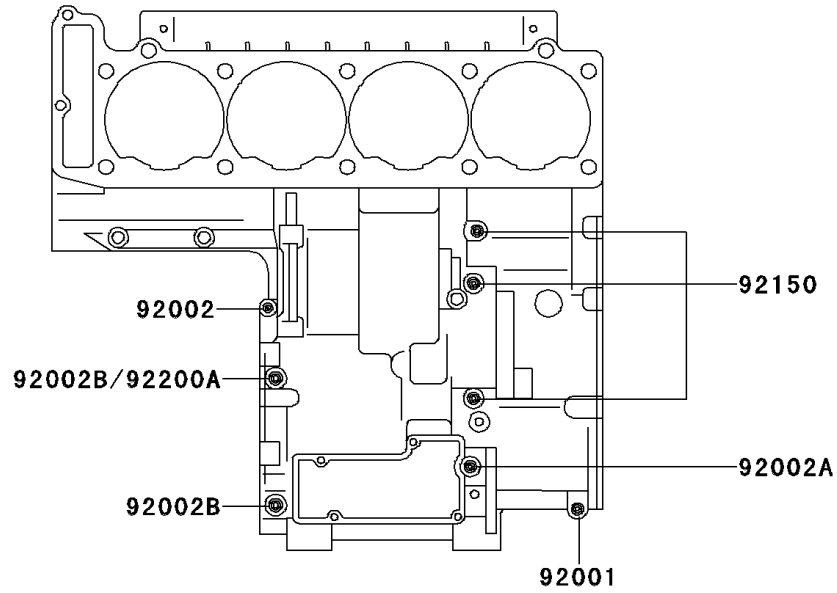

2001 Ninja[®] ZX[™]-11 PARTS DIAGRAM

Crankcase Bolt Pattern

E1412

Upper Case

Lower Case

2001 Ninja® ZX™-11 PARTS LIST

Crankcase Bolt Pattern

ITEM NAME	PART NUMBER	QUANTITY
BOLT,6X38 (Ref # 92001)	92001-1899	8
BOLT,6X55 (Ref # 92002)	92002-1054	1
BOLT,6X85 (Ref # 92002A)	92002-1306	1
BOLT,8X63 (Ref # 92002B)	92002-1308	2
BOLT,6X120 (Ref # 92002C)	92002-1654	3
BOLT,6X115 (Ref # 92150)	92150-1140	3
BOLT,9X90 (Ref # 92150A)	92150-1364	6
BOLT,9X140 (Ref # 92150B)	92150-1365	3
BOLT,7X38 (Ref # 92150C)	92150-1367	1
WASHER,9.5X18X1.2 (Ref # 92200)	92200-1037	3
WASHER,8.5X16X1.2 (Ref # 92200A)	92200-1063	1