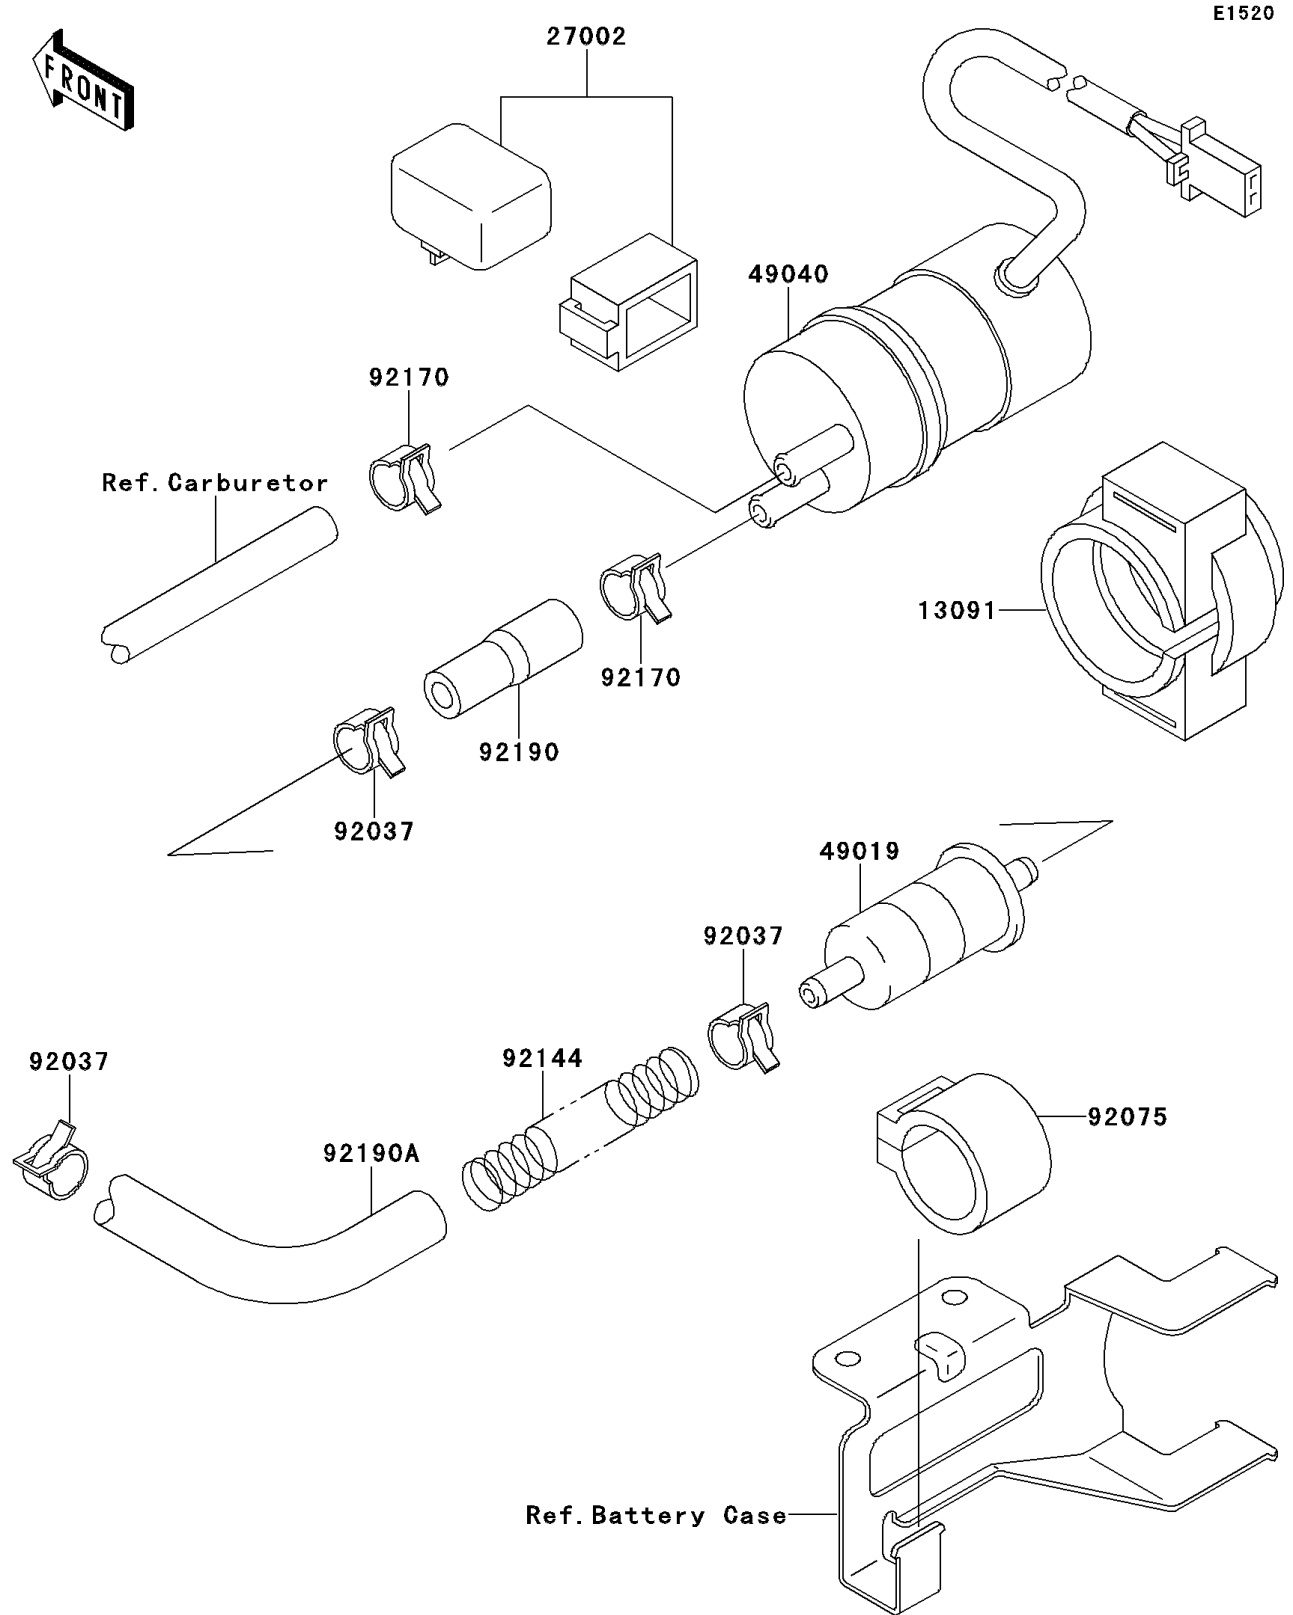

# 2000 Ninja® ZX™-11 PARTS DIAGRAM

## Fuel Pump

## 2000 Ninja® ZX™-11 PARTS LIST

### Fuel Pump

ITEM NAME	PART NUMBER	QUANTITY
HOLDER (Ref # 13091)	13091-1512	1
RELAY-ASSY (Ref # 27002)	27002-1065	1
FILTER-FUEL (Ref # 49019)	49019-1055	1
PUMP-FUEL (Ref # 49040)	49040-1061	1
CLAMP (Ref # 92037)	92037-1181	3
DAMPER,FUEL FILTER (Ref # 92075)	92075-1853	1
SPRING,TUBE (Ref # 92144)	92144-1821	1
CLAMP (Ref # 92170)	92170-1491	2
TUBE (Ref # 92190)	92190-1153	1
TUBE,FUEL TAP-FUEL FILTER (Ref # 92190A)	92190-1394	1