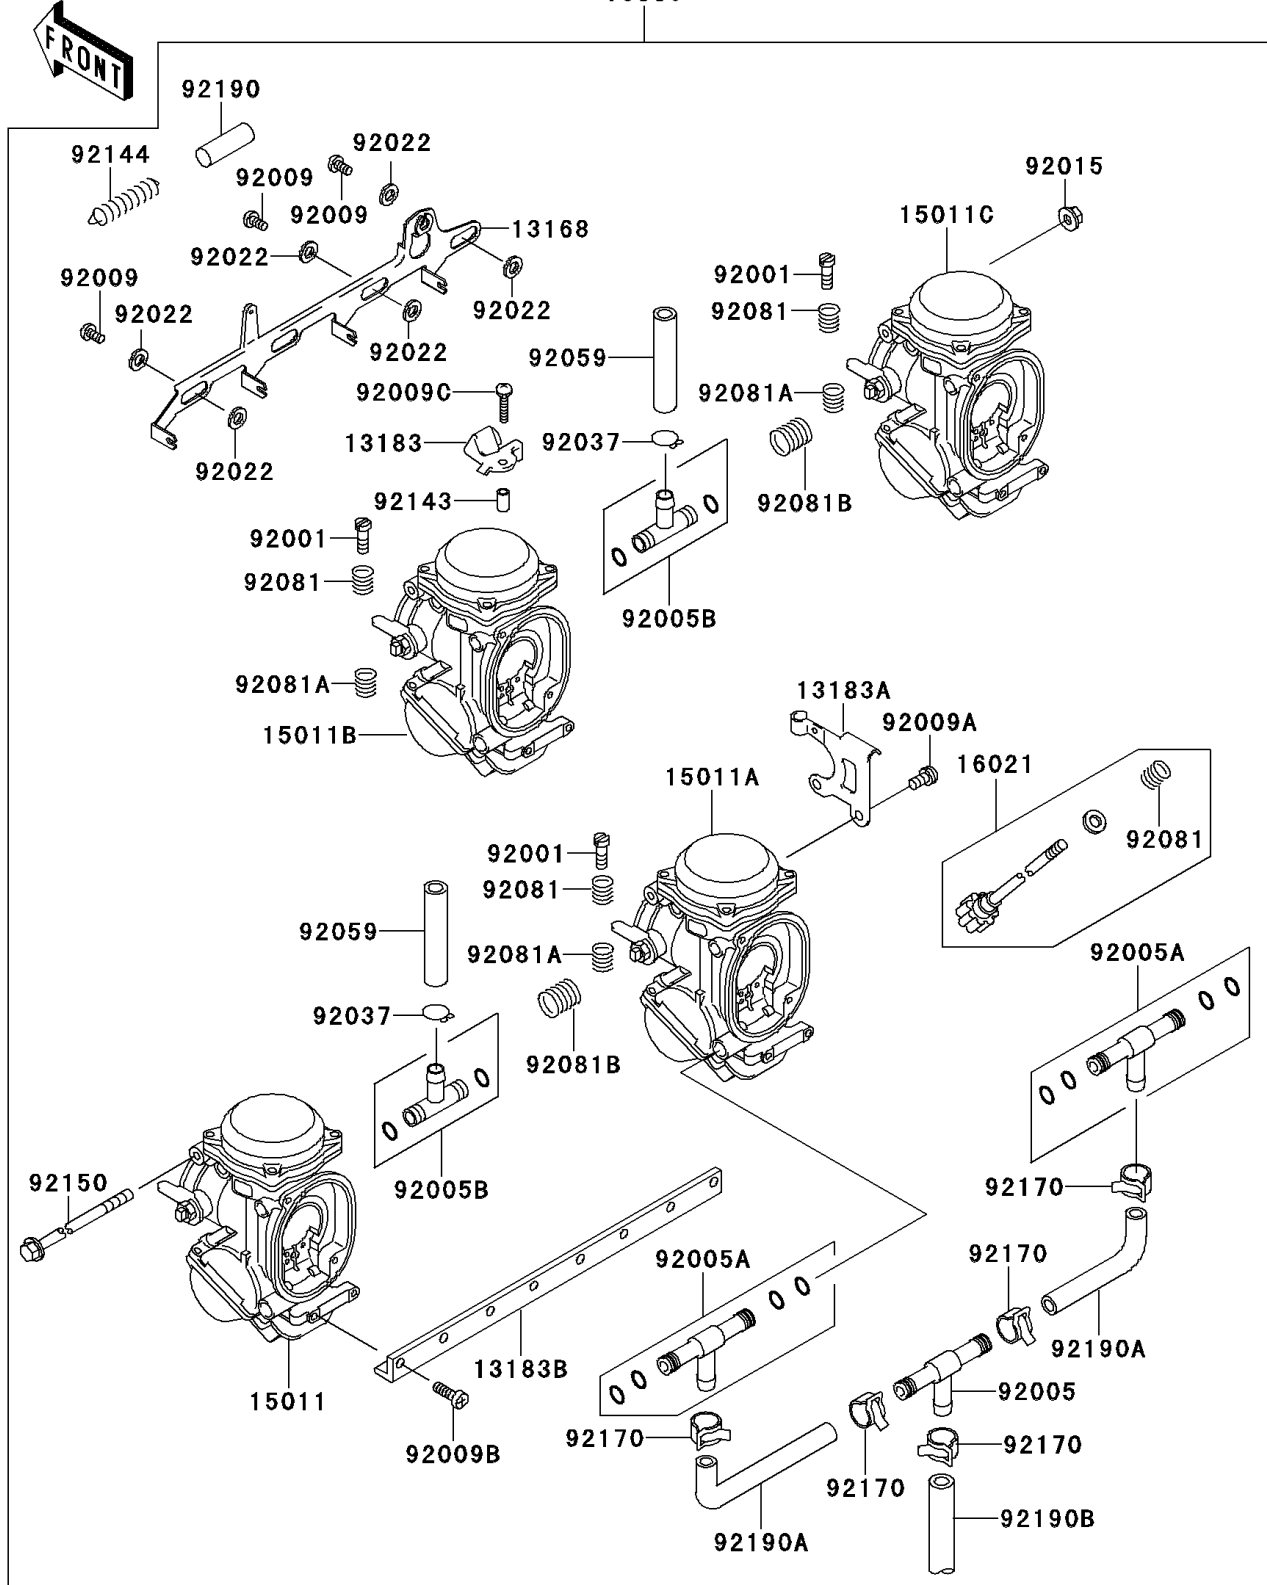

# 1999 Ninja® ZX™ -11 PARTS DIAGRAM

Carburetor

15003

E1611

## Carburetor

ITEM NAME	PART NUMBER	QUANTITY
LEVER,STARTER (Ref # 13168)	13168-1405	1
PLATE,STARTER CABLE (Ref # 13183)	13183-1592	1
PLATE,THROTTLE CABLE (Ref # 13183A)	13183-1606	1
PLATE,CARBURETOR,STAY (Ref # 13183B)	13183-1321	1
CARBURETOR-ASSY (Ref # 15003)	15003-1379	1
CARBURETOR,LH,OUTSIDE (Ref # 15011)	15011-1395	1
CARBURETOR,LH,INSIDE (Ref # 15011A)	15011-1396	1
CARBURETOR,RH,INSIDE (Ref # 15011B)	15011-1397	1
CARBURETOR,RH,OUTSID (Ref # 15011C)	15011-1398	1
SCREW-THROTTLE STOP (Ref # 16021)	16021-1190	1
BOLT,THROTTLE ADJUST (Ref # 92001)	92001-1998	3
FITTING,T-TYPE (Ref # 92005)	92005-1119	1
FITTING (Ref # 92005A)	92005-1294	2
FITTING (Ref # 92005B)	92005-1338	2
SCREW (Ref # 92009)	92009-1262	3
SCREW,5X10 (Ref # 92009A)	92009-1365	1
SCREW,5X14 (Ref # 92009B)	92009-1591	8
SCREW,4X18 (Ref # 92009C)	92009-1632	1
NUT,FLANGED,5MM (Ref # 92015)	92015-1259	1
WASHER,6.1X11X0.8,POLYACETAL (Ref # 92022)	92022-1199	6
CLAMP,TUBE (Ref # 92037)	92037-1531	2
TUBE,7X11X45 (Ref # 92059)	92059-1738	2
SPRING,THROTTLE ADJUST UPP (Ref # 92081)	92081-1620	4
SPRING,THROTTLE ADJUST LWR (Ref # 92081A)	92081-1621	3
SPRING,THROTTLE ADJUST CNT (Ref # 92081B)	92081-1622	2
COLLAR,4X5.2X9.6 (Ref # 92143)	92143-1265	1
SPRING,STARTER LEVER (Ref # 92144)	92144-1518	1
BOLT,5X305 (Ref # 92150)	92150-1211	1
CLAMP,TUBE (Ref # 92170)	92170-1051	5

## Carburetor

ITEM NAME	PART NUMBER	QUANTITY
TUBE,STARTER SPRING (Ref # 92190)	92190-1157	1
TUBE,L=110 (Ref # 92190A)	92190-1165	2
TUBE,7.3X12.5X89 (Ref # 92190B)	92190-1466	1