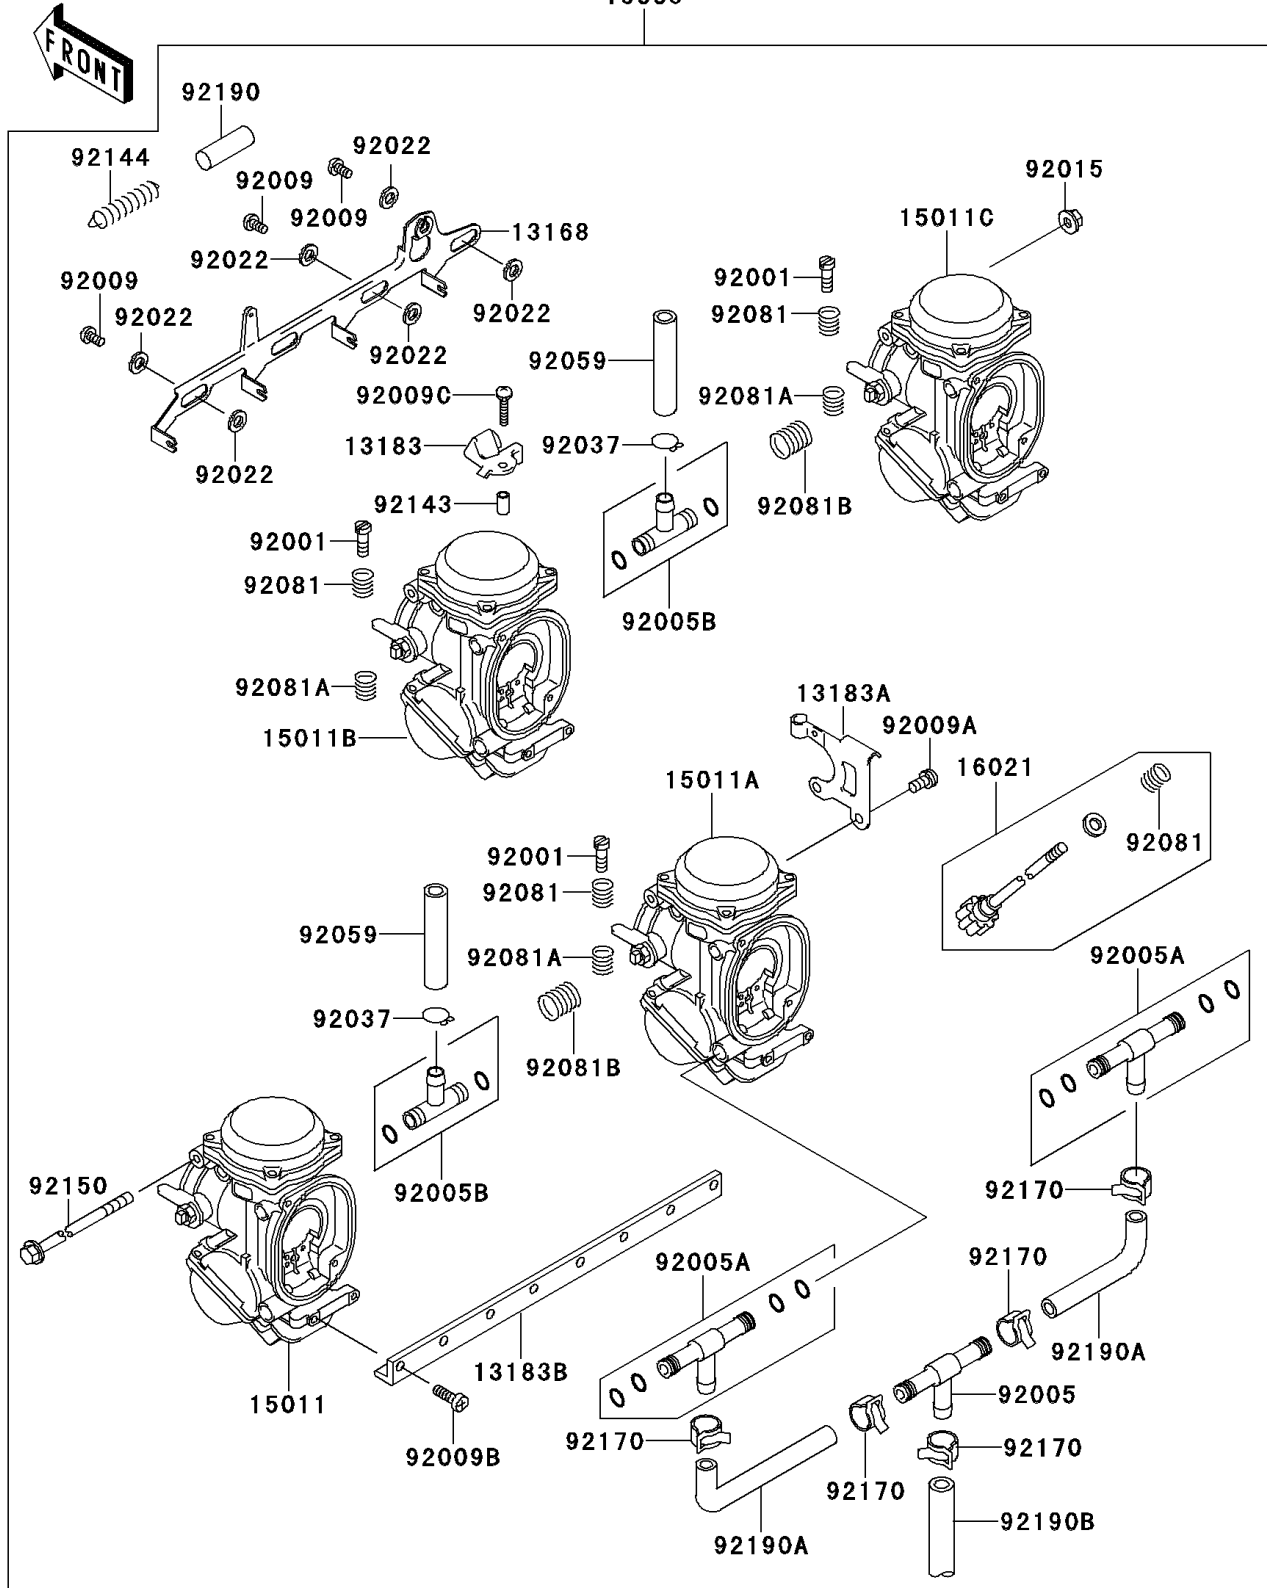

# 2000 Ninja® ZX™-11 PARTS DIAGRAM

Carburetor

15003

E1611

## 2000 Ninja® ZX™ -11 PARTS LIST

### Carburetor

ITEM NAME	PART NUMBER	QUANTITY
LEVER,STARTER (Ref # 13168)	13168-1405	1
PLATE,STARTER CABLE (Ref # 13183)	13183-1592	1
PLATE,THROTTLE CABLE (Ref # 13183A)	13183-1606	1
PLATE,CARBURETOR,STAY (Ref # 13183B)	13183-1321	1
CARBURETOR-ASSY (Ref # 15003)	15003-1379	1
CARBURETOR,LH,OUTSIDE (Ref # 15011)	15011-1395	1
CARBURETOR,LH,INSIDE (Ref # 15011A)	15011-1396	1
CARBURETOR,RH,INSIDE (Ref # 15011B)	15011-1397	1
CARBURETOR,RH,OUTSID (Ref # 15011C)	15011-1398	1
SCREW-THROTTLE STOP (Ref # 16021)	16021-1190	1
BOLT,THROTTLE ADJUST (Ref # 92001)	92001-1998	3
FITTING,T-TYPE (Ref # 92005)	92005-1119	1
FITTING (Ref # 92005A)	92005-1294	2
FITTING (Ref # 92005B)	92005-1338	2
SCREW (Ref # 92009)	92009-1262	3
SCREW,5X10 (Ref # 92009A)	92009-1365	1
SCREW,5X14 (Ref # 92009B)	92009-1591	8
SCREW,4X18 (Ref # 92009C)	92009-1632	1
NUT,FLANGED,5MM (Ref # 92015)	92015-1259	1
WASHER,6.1X11X0.8,POLYACETAL (Ref # 92022)	92022-1199	6
CLAMP,TUBE (Ref # 92037)	92037-1531	2
TUBE,7X11X45 (Ref # 92059)	92059-1738	2
SPRING,THROTTLE ADJUST UPP (Ref # 92081)	92081-1620	4
SPRING,THROTTLE ADJUST LWR (Ref # 92081A)	92081-1621	3
SPRING,THROTTLE ADJUST CNT (Ref # 92081B)	92081-1622	2
COLLAR,4X5.2X9.6 (Ref # 92143)	92143-1265	1
SPRING,STARTER LEVER (Ref # 92144)	92144-1518	1
BOLT,5X305 (Ref # 92150)	92150-1211	1
CLAMP,TUBE (Ref # 92170)	92170-1051	5

### Carburetor

ITEM NAME	PART NUMBER	QUANTITY
TUBE,STARTER SPRING (Ref # 92190)	92190-1157	1
TUBE,L=110 (Ref # 92190A)	92190-1165	2
TUBE,7.3X12.5X89 (Ref # 92190B)	92190-1466	1