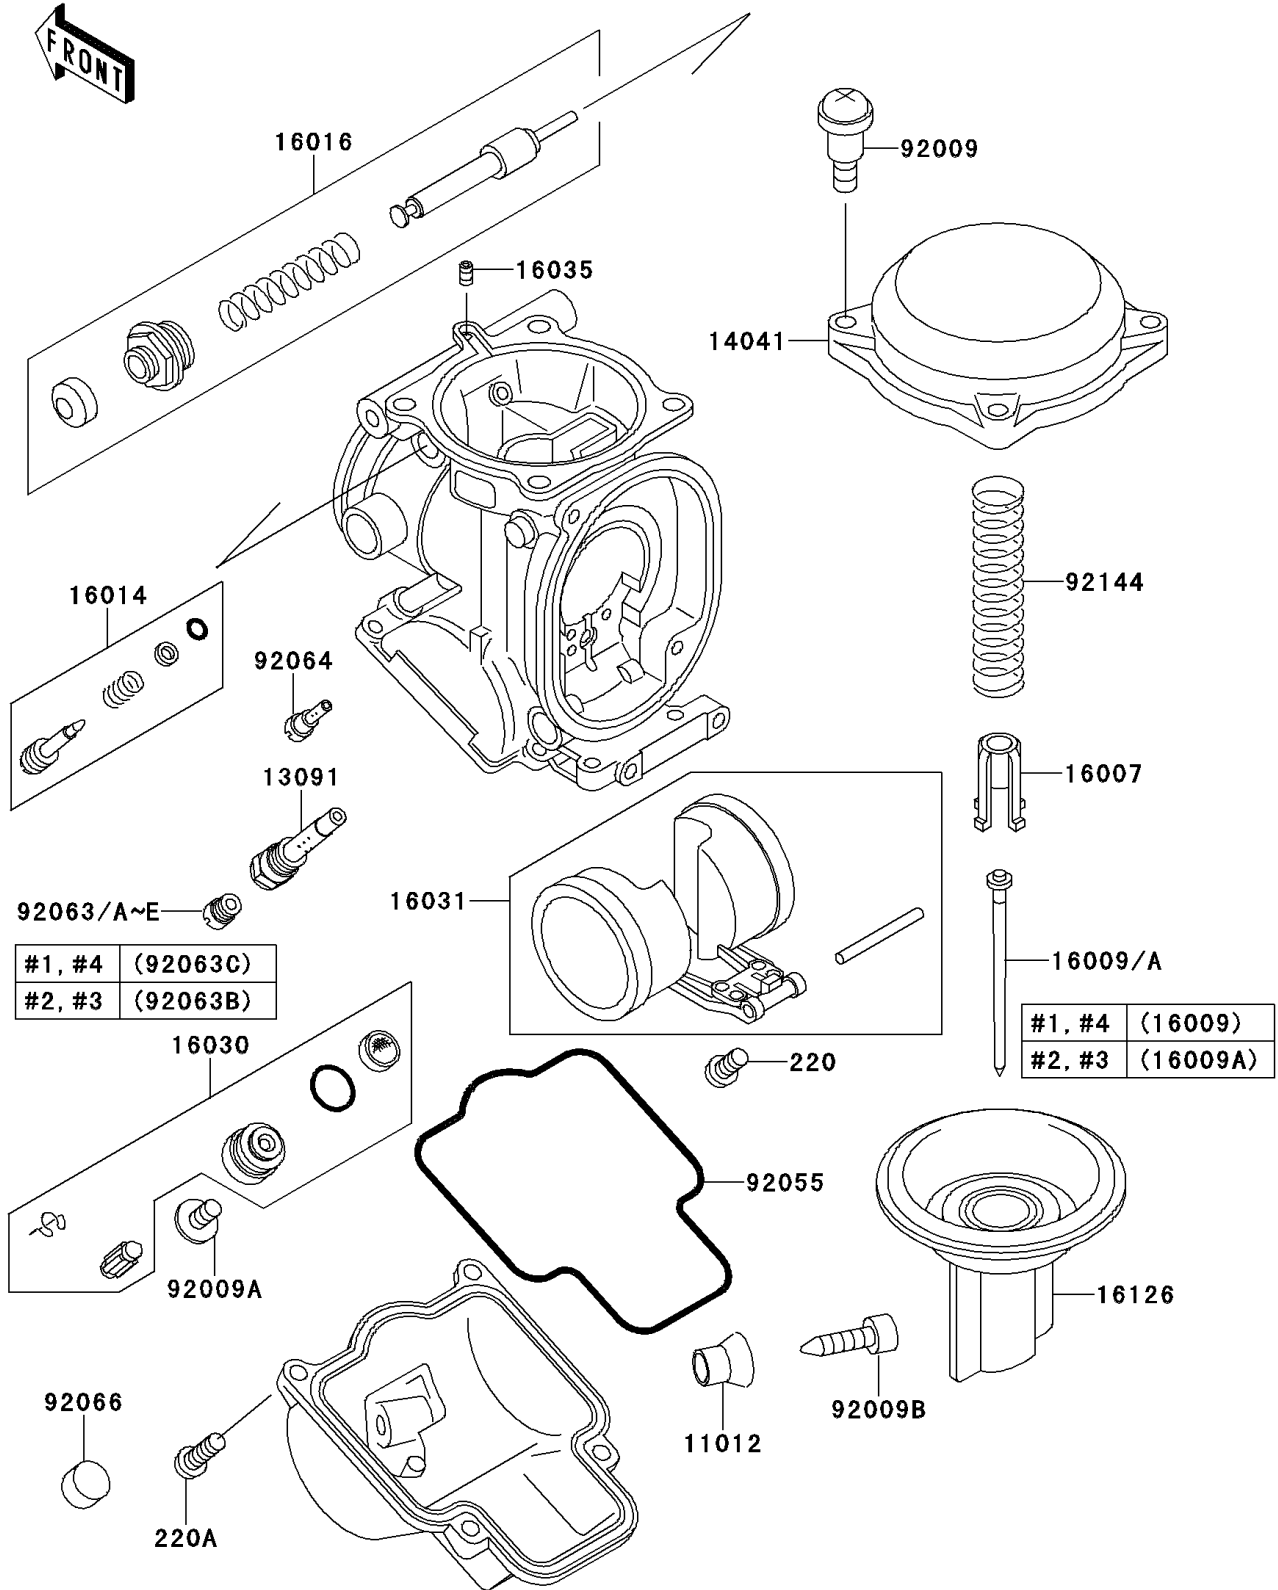

# 1999 Ninja® ZX™-11 PARTS DIAGRAM

Carburetor Parts

E1612

# 1999 Ninja® ZX™-11 PARTS LIST

## Carburetor Parts

ITEM NAME	PART NUMBER	QUANTITY
SCREW-PAN-CROS (Ref # 220)	220D0408	4
SCREW-PAN-CROS (Ref # 220A)	220D0414	16
CAP,DRAIN SCREW (Ref # 11012)	11012-1675	4
HOLDER,NEEDLE JET (Ref # 13091)	13091-1698	4
COVER-COMP,MIXING (Ref # 14041)	14041-1100	4
SEAT-SPRING,VALVE (Ref # 16007)	16007-1117	4
NEEDLE-JET,N96K (Ref # 16009)	16009-1671	2
NEEDLE-JET,N5AK (Ref # 16009A)	16009-1969	2
SCREW-PILOT AIR (Ref # 16014)	16014-1086	4
PLUNGER,STARTER (Ref # 16016)	16016-1090	4
VALVE-FLOAT (Ref # 16030)	16030-1077	4
FLOAT (Ref # 16031)	16031-1080	4
JET-AIR,LEAK (Ref # 16035)	16035-1055	4
VALVE,VACUUM (Ref # 16126)	16126-1345	4
SCREW,4X4.4 (Ref # 92009)	92009-1549	15
SCREW,4X8 (Ref # 92009A)	92009-1550	4
SCREW,DRAIN,M6X0.75 (Ref # 92009B)	92009-1551	4
RING-O,FLOAT CHAMBER (Ref # 92055)	92055-1426	4
JET-MAIN,#152 (Ref # 92063)	92063-1331	4
JET-MAIN,#155 (Ref # 92063A)	92063-1332	4
JET-MAIN,#158 (Ref # 92063B)	92063-1344	2
JET-MAIN,#160 (Ref # 92063C)	92063-1345	2
JET-MAIN,#162 (Ref # 92063D)	92063-1346	4
JET-MAIN,#165 (Ref # 92063E)	92063-1347	4
JET-PILOT,#38 (Ref # 92064)	92064-1119	4
PLUG,PILOT AIR SCREW,6.9X2 (Ref # 92066)	92066-1051	4
SPRING,THROTTLE VALVE (Ref # 92144)	92144-1535	4