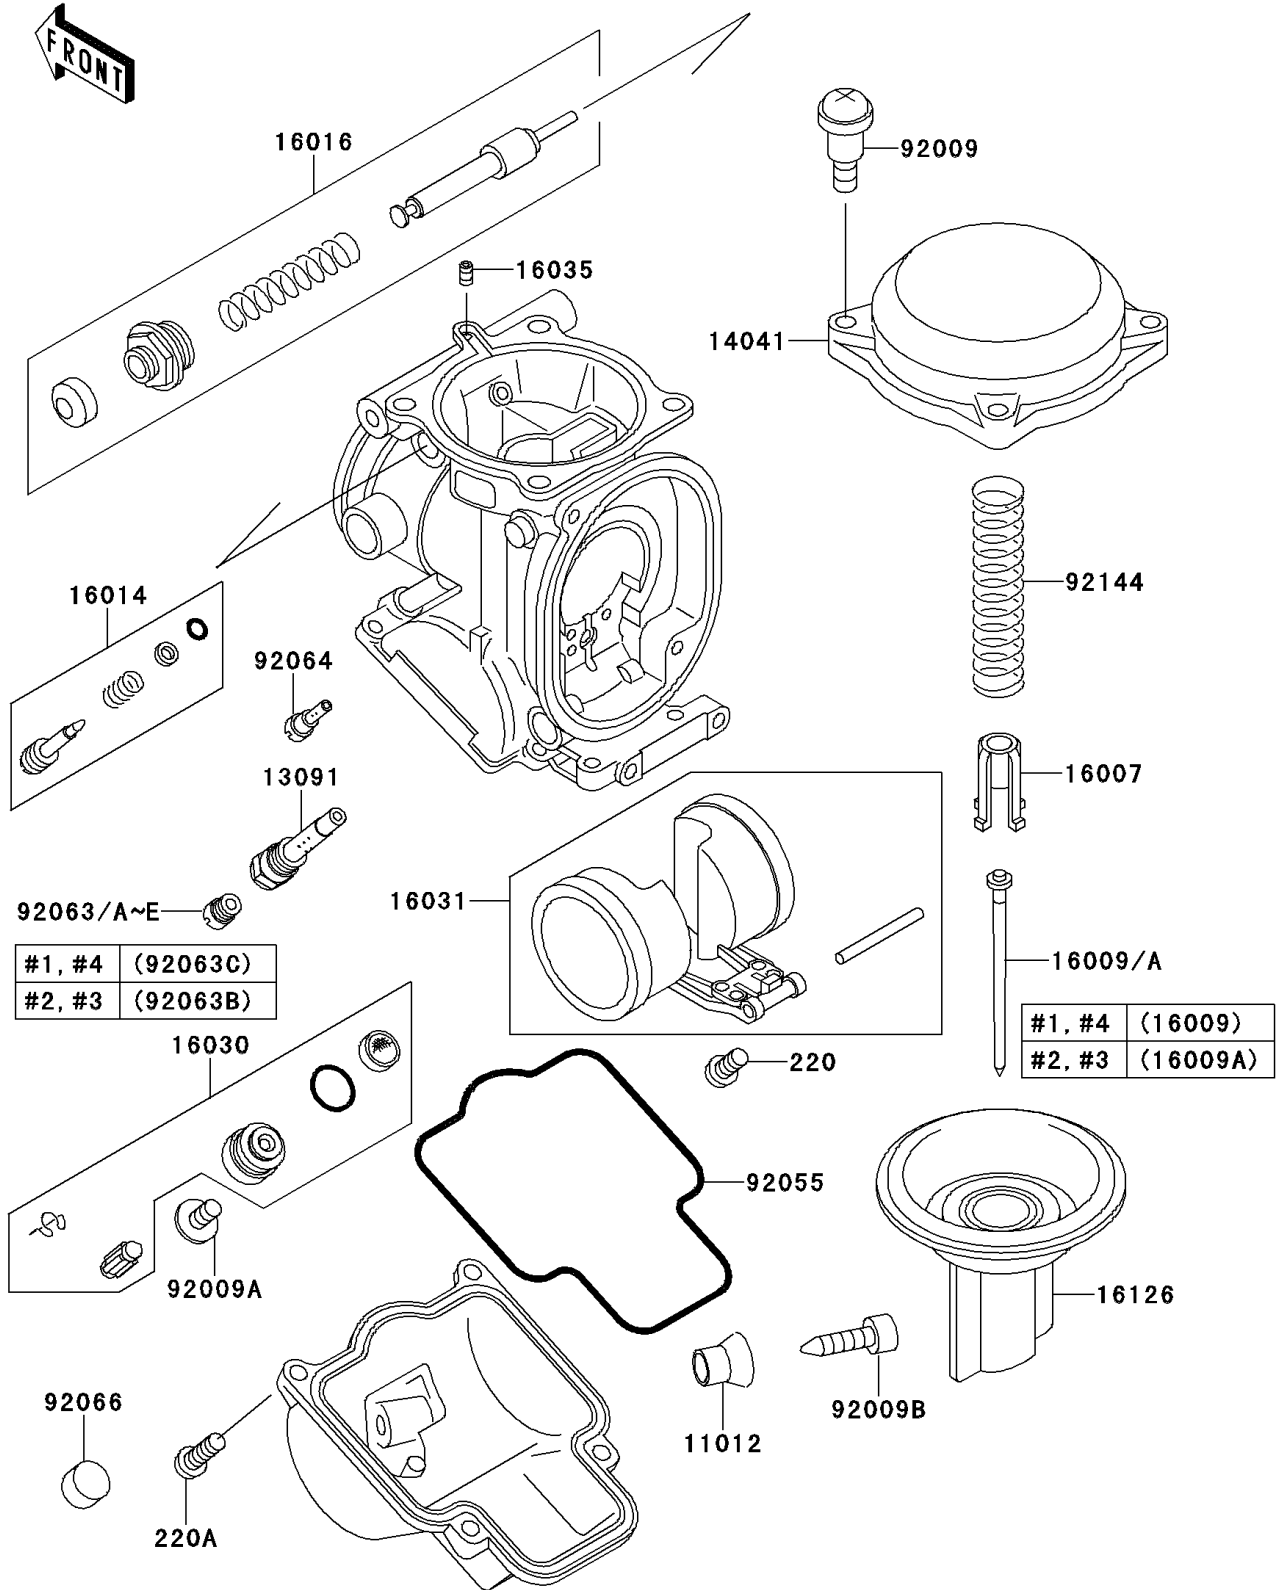

2000 Ninja® ZX™-11 PARTS DIAGRAM

Carburetor Parts

E1612

2000 Ninja® ZX™ -11 PARTS LIST

Carburetor Parts

ITEM NAME	PART NUMBER	QUANTITY
SCREW-PAN-CROS (Ref # 220)	220D0408	4
SCREW-PAN-CROS (Ref # 220A)	220D0414	16
CAP,DRAIN SCREW (Ref # 11012)	11012-1675	4
HOLDER,NEEDLE JET (Ref # 13091)	13091-1698	4
COVER-COMP,MIXING (Ref # 14041)	14041-1100	4
SEAT-SPRING,VALVE (Ref # 16007)	16007-1117	4
NEEDLE-JET,N96K (Ref # 16009)	16009-1671	2
NEEDLE-JET,N5AK (Ref # 16009A)	16009-1969	2
SCREW-PILOT AIR (Ref # 16014)	16014-1086	4
PLUNGER,STARTER (Ref # 16016)	16016-1090	4
VALVE-FLOAT (Ref # 16030)	16030-1077	4
FLOAT (Ref # 16031)	16031-1080	4
JET-AIR,LEAK (Ref # 16035)	16035-1055	4
VALVE,VACUUM (Ref # 16126)	16126-1345	4
SCREW,4X4.4 (Ref # 92009)	92009-1549	15
SCREW,4X8 (Ref # 92009A)	92009-1550	4
SCREW,DRAIN,M6X0.75 (Ref # 92009B)	92009-1551	4
RING-O,FLOAT CHAMBER (Ref # 92055)	92055-1426	4
JET-MAIN,#152 (Ref # 92063)	92063-1331	4
JET-MAIN,#155 (Ref # 92063A)	92063-1332	4
JET-MAIN,#158 (Ref # 92063B)	92063-1344	2
JET-MAIN,#160 (Ref # 92063C)	92063-1345	2
JET-MAIN,#162 (Ref # 92063D)	92063-1346	4
JET-MAIN,#165 (Ref # 92063E)	92063-1347	4
JET-PILOT,#38 (Ref # 92064)	92064-1119	4
PLUG,PILOT AIR SCREW,6.9X2 (Ref # 92066)	92066-1051	4
SPRING,THROTTLE VALVE (Ref # 92144)	92144-1535	4