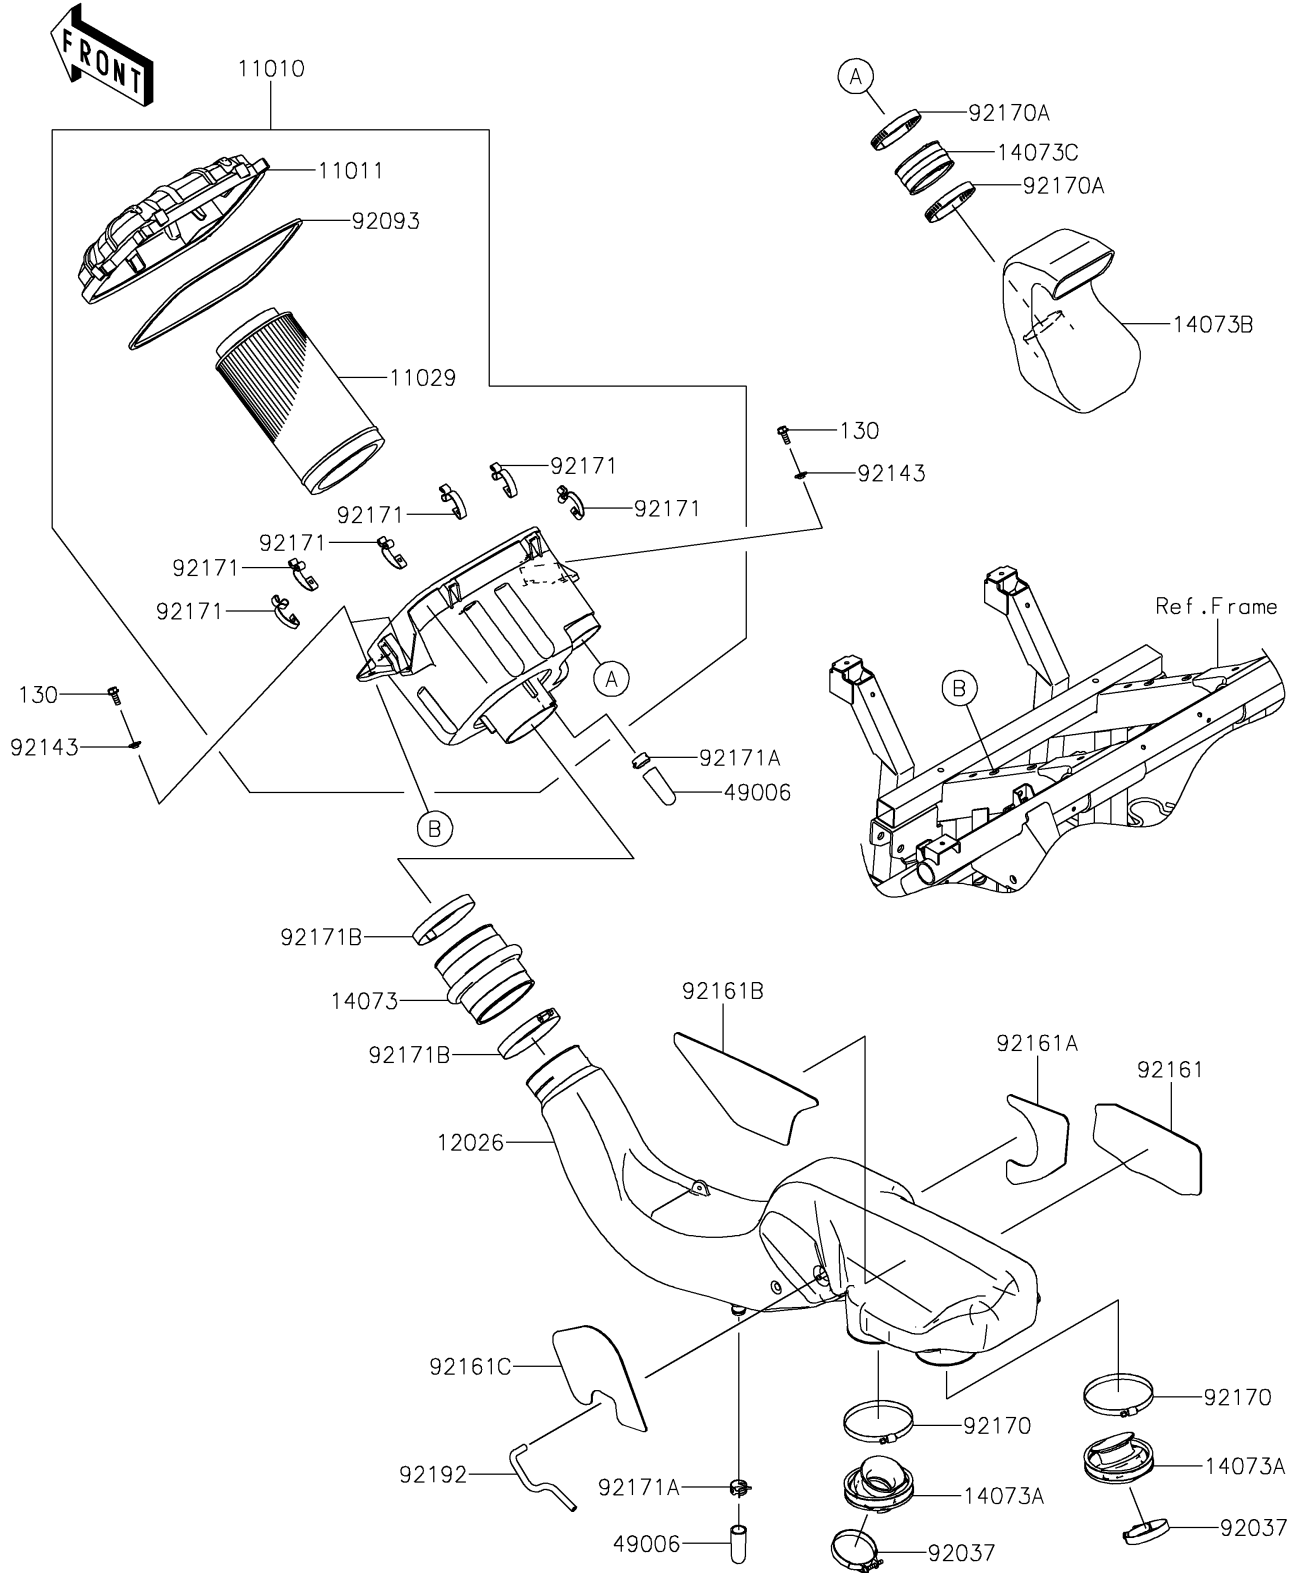

# 2025 Teryx4 S LE PARTS DIAGRAM

Air Cleaner

E1130

## 2025 Teryx4 S LE PARTS LIST

### Air Cleaner

ITEM NAME	PART NUMBER	QUANTITY
FILTER-ASSY-AIR (Ref # 11010)	11010-0777	1
CASE-AIR FILTER (Ref # 11011)	11011-0784	1
ELEMENT-ASSY-AIR FILTER (Ref # 11029)	11029-0025	1
CHAMBER (Ref # 12026)	12026-0016	1
DUCT,JOINT,A/C SIDE (Ref # 14073)	14073-0757	1
DUCT,THROTTLE-CHAMBER (Ref # 14073A)	14073-0758	2
DUCT,INTAKE (Ref # 14073B)	14073-0767	1
DUCT,JOINT (Ref # 14073C)	14073-1775	1
BOOT (Ref # 49006)	49006-1351	2
CLAMP (Ref # 92037)	92037-1523	2
SEAL (Ref # 92093)	92093-0585	1
COLLAR (Ref # 92143)	92143-1087	4
DAMPER,CHAMBER,RH,RR (Ref # 92161)	92161-1518	1
DAMPER,CHAMBER,RH,FR (Ref # 92161A)	92161-1519	1
DAMPER,CHAMBER,LH,RR (Ref # 92161B)	92161-1520	1
DAMPER,CHAMBER,LH,FR (Ref # 92161C)	92161-1521	1
CLAMP (Ref # 92170)	92170-1676	2
CLAMP (Ref # 92170A)	92170-1764	2
CLAMP (Ref # 92171)	92171-0225	6
CLAMP (Ref # 92171A)	92171-1277	2
CLAMP (Ref # 92171B)	92171-3716	2
TUBE,4X8X143 (Ref # 92192)	92192-1230	1
BOLT-FLANGED,6X16 (Ref # 130)	130AA0616	4