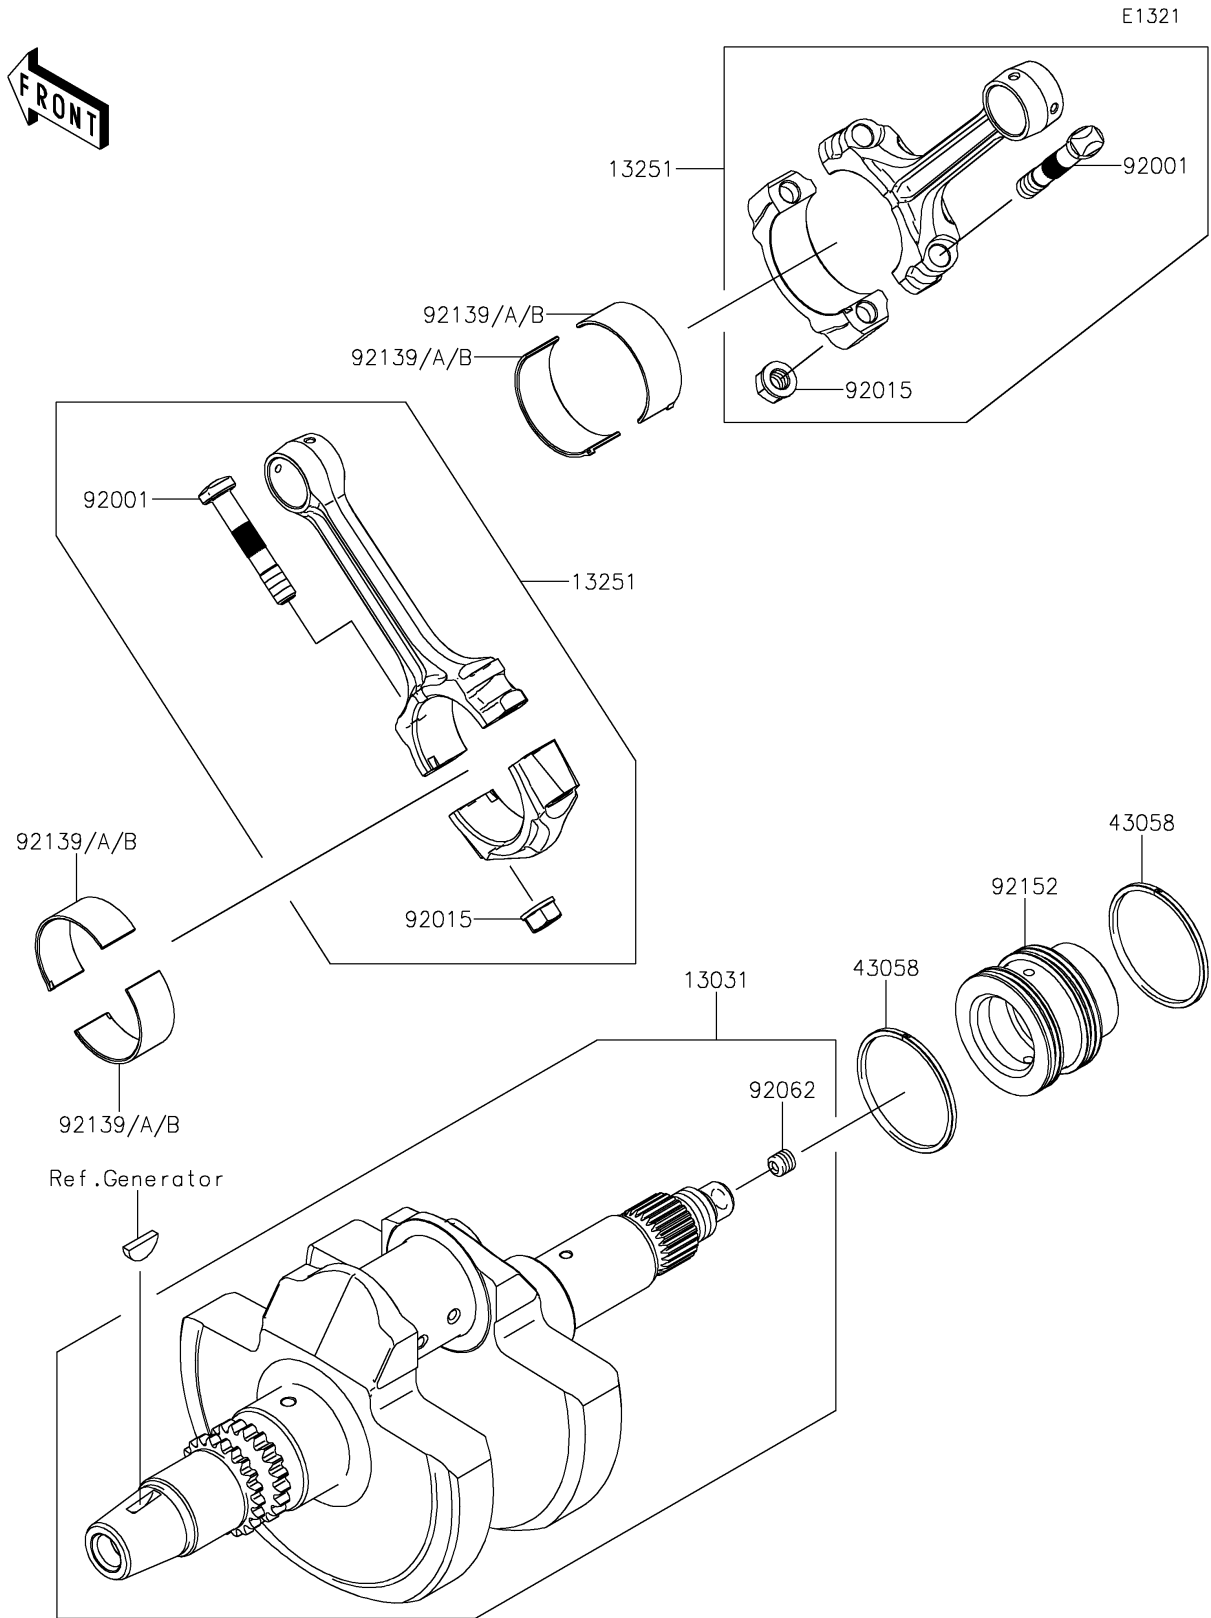

# 2025 Teryx4 S LE PARTS DIAGRAM

Crankshaft

## 2025 Teryx4 S LE PARTS LIST

### Crankshaft

ITEM NAME	PART NUMBER	QUANTITY
CRANKSHAFT-COMP (Ref # 13031)	13031-0983	1
ROD-ASSY-CONNECTING (Ref # 13251)	13251-0709	2
RING (Ref # 43058)	43058-0702	2
BOLT,CONNECTING ROD (Ref # 92001)	92001-1980	4
NUT,FLANGED,8MM (Ref # 92015)	92015-1311	4
NOZZLE,8X8,SILVER (Ref # 92062)	92062-1082	1
BUSHING,CONNECTING ROD,GREEN (Ref # 92139)	92139-0764	AR
BUSHING,CONNECTING ROD,YELLOW (Ref # 92139A)	92139-0765	4
BUSHING,CONNECTING ROD,BROWN (Ref # 92139B)	92139-0766	AR
COLLAR,CRANK-CLUTCH (Ref # 92152)	92152-0956	1