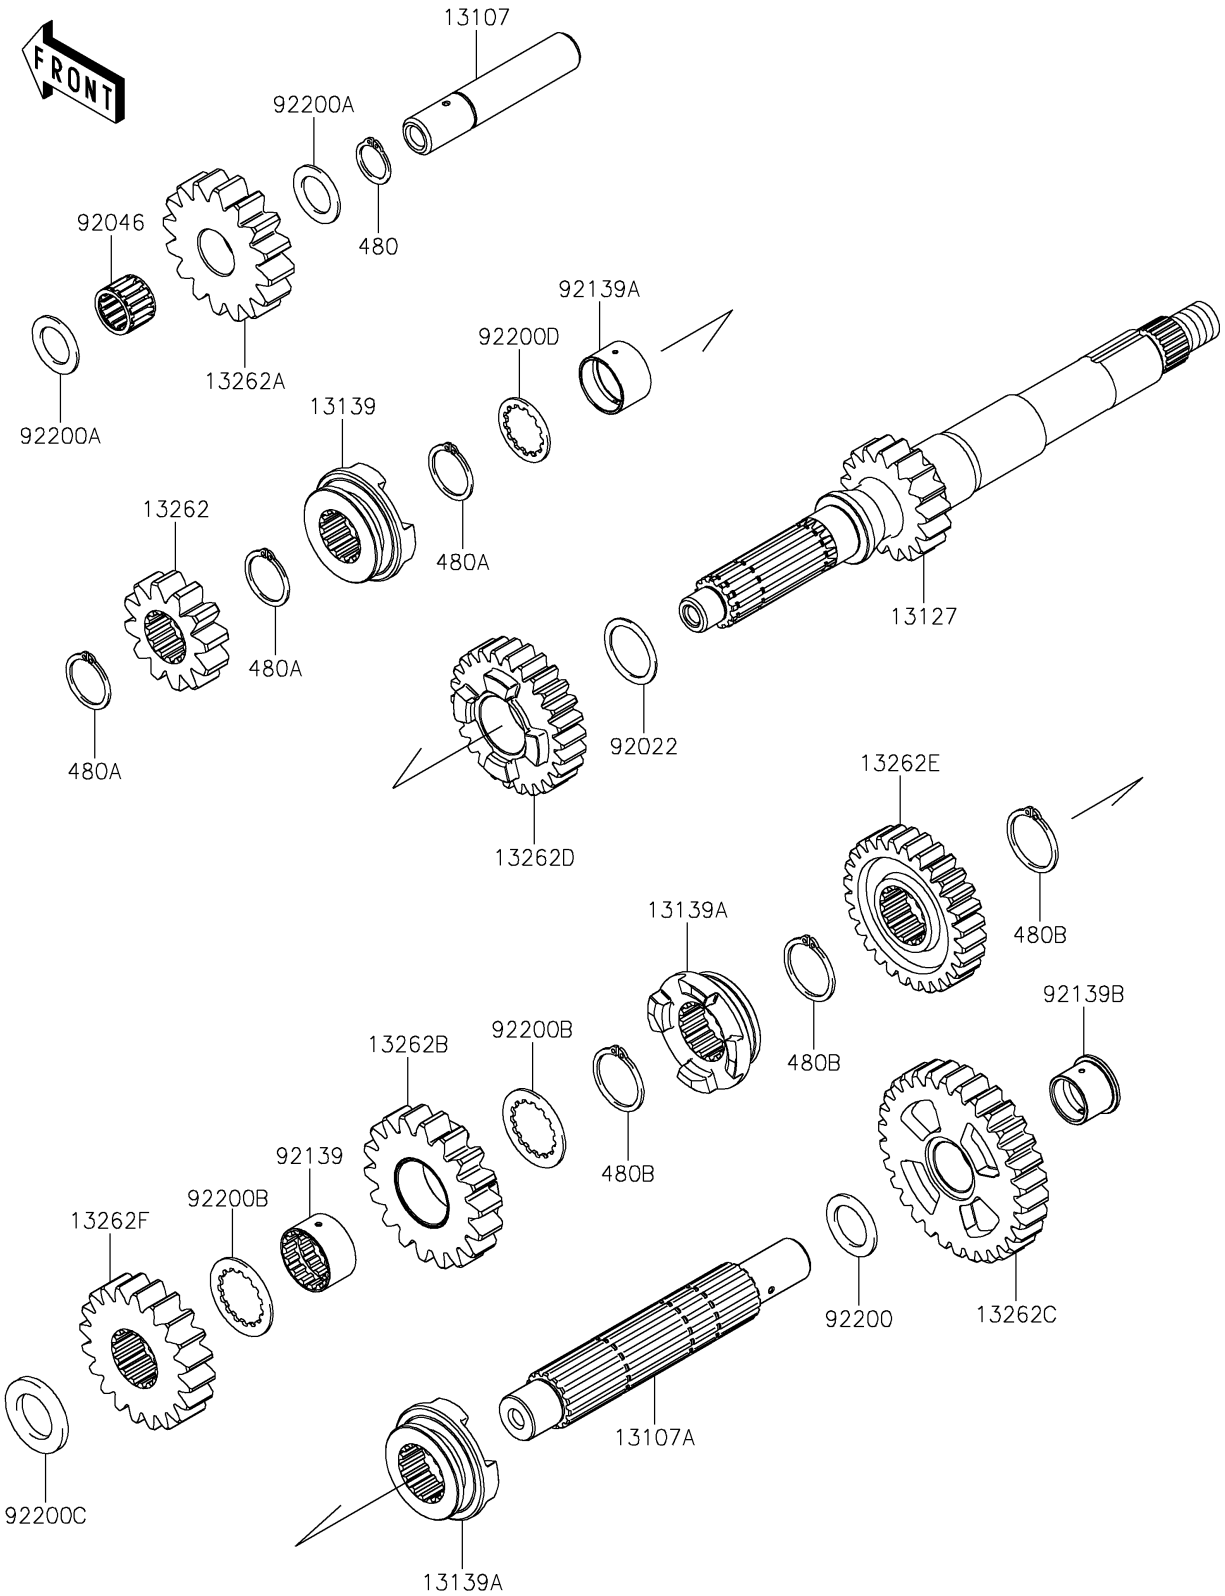

# 2025 Teryx4 S LE PARTS DIAGRAM

Transmission

E1361

## 2025 Teryx4 S LE PARTS LIST

### Transmission

ITEM NAME	PART NUMBER	QUANTITY
SHAFT,REVERSE (Ref # 13107)	13107-0715	1
SHAFT,COUNTER (Ref # 13107A)	13107-0716	1
SHAFT-TRANSMISSION INPUT,17T (Ref # 13127)	13127-0654	1
SHIFTER,INPUT HI (Ref # 13139)	13139-0624	1
SHIFTER,OUTPUT (Ref # 13139A)	13139-0625	2
GEAR,INPUT REVERSE,12T (Ref # 13262)	13262-0861	1
GEAR,REVERSE IDLE,16T (Ref # 13262A)	13262-0862	1
GEAR,OUTPUT REVERSE,18T (Ref # 13262B)	13262-0865	1
GEAR,OUTPUT LOW,31T (Ref # 13262C)	13262-0867	1
GEAR,INPUT HI,26T (Ref # 13262D)	13262-1551	1
GEAR,OUTPUT HI,28T (Ref # 13262E)	13262-1552	1
GEAR,OUTPUT,19T (Ref # 13262F)	13262-1553	1
WASHER,25.3X32X1 (Ref # 92022)	92022-1800	1
BEARING-NEEDLE,182216E03 C3 (Ref # 92046)	92046-0605	1
BUSHING,25X28.3X16.7 (Ref # 92139)	92139-0107	1
BUSHING,25X28X17.8 (Ref # 92139A)	92139-0280	1
BUSHING,20X24X18.7 (Ref # 92139B)	92139-0707	1
WASHER,20.2X30X1.8 (Ref # 92200)	92200-0221	1
WASHER,18.2X28X1.5 (Ref # 92200A)	92200-0716	2
WASHER,28.5X38X1.5 (Ref # 92200B)	92200-0717	2
WASHER,22.2X36X3.6 (Ref # 92200C)	92200-0718	1
WASHER,25.2X31.0X1.5 (Ref # 92200D)	92200-1239	1
CIRCLIP-TYPE-C,18MM (Ref # 480)	480J1800	1
CIRCLIP-TYPE-C,24MM (Ref # 480A)	480J2400	3
CIRCLIP-TYPE-C,28MM (Ref # 480B)	480J2800	3