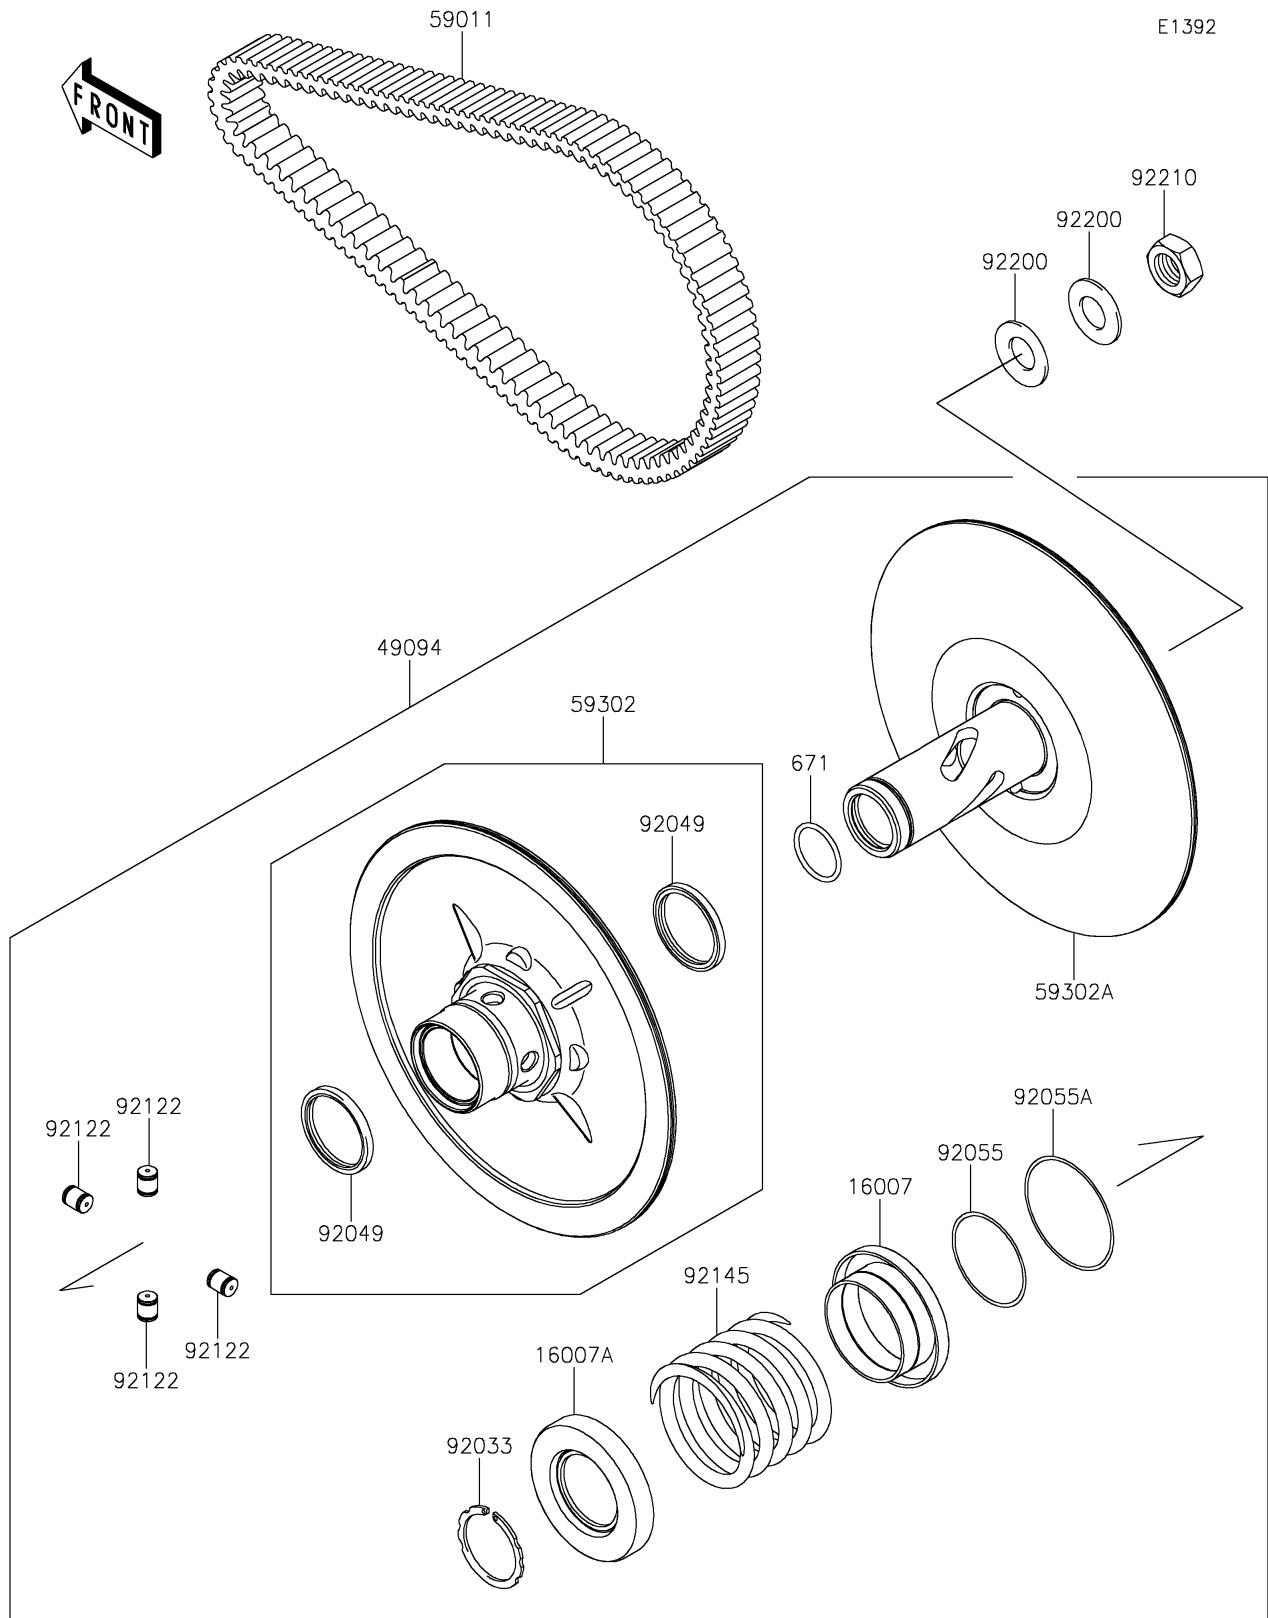

2025 Teryx4 S LE PARTS DIAGRAM

Driven Converter/Drive Belt

2025 Teryx4 S LE PARTS LIST

Driven Converter/Drive Belt

ITEM NAME	PART NUMBER	QUANTITY
SEAT-SPRING,MOVABLE (Ref # 16007)	16007-0049	1
SEAT-SPRING,FIXED (Ref # 16007A)	16007-0050	1
CONVERTER-ASSY-DRIVEN (Ref # 49094)	49094-0093	1
BELT,CVT (Ref # 59011)	59011-0043	1
SHEAVE-COMP,MOVABLE (Ref # 59302)	59302-0089	1
SHEAVE-COMP,FIXED (Ref # 59302A)	59302-0090	1
RING-SNAP (Ref # 92033)	92033-1317	1
SEAL-OIL (Ref # 92049)	92049-1528	2
RING-O,46.4X3.1 (Ref # 92055)	92055-0752	1
RING-O,59.5X2.4 (Ref # 92055A)	92055-0753	1
ROLLER (Ref # 92122)	92122-0043	4
SPRING (Ref # 92145)	92145-0959	1
WASHER (Ref # 92200)	92200-1505	2
NUT,18MM (Ref # 92210)	92210-0821	1
O RING (Ref # 671)	671D2530	1