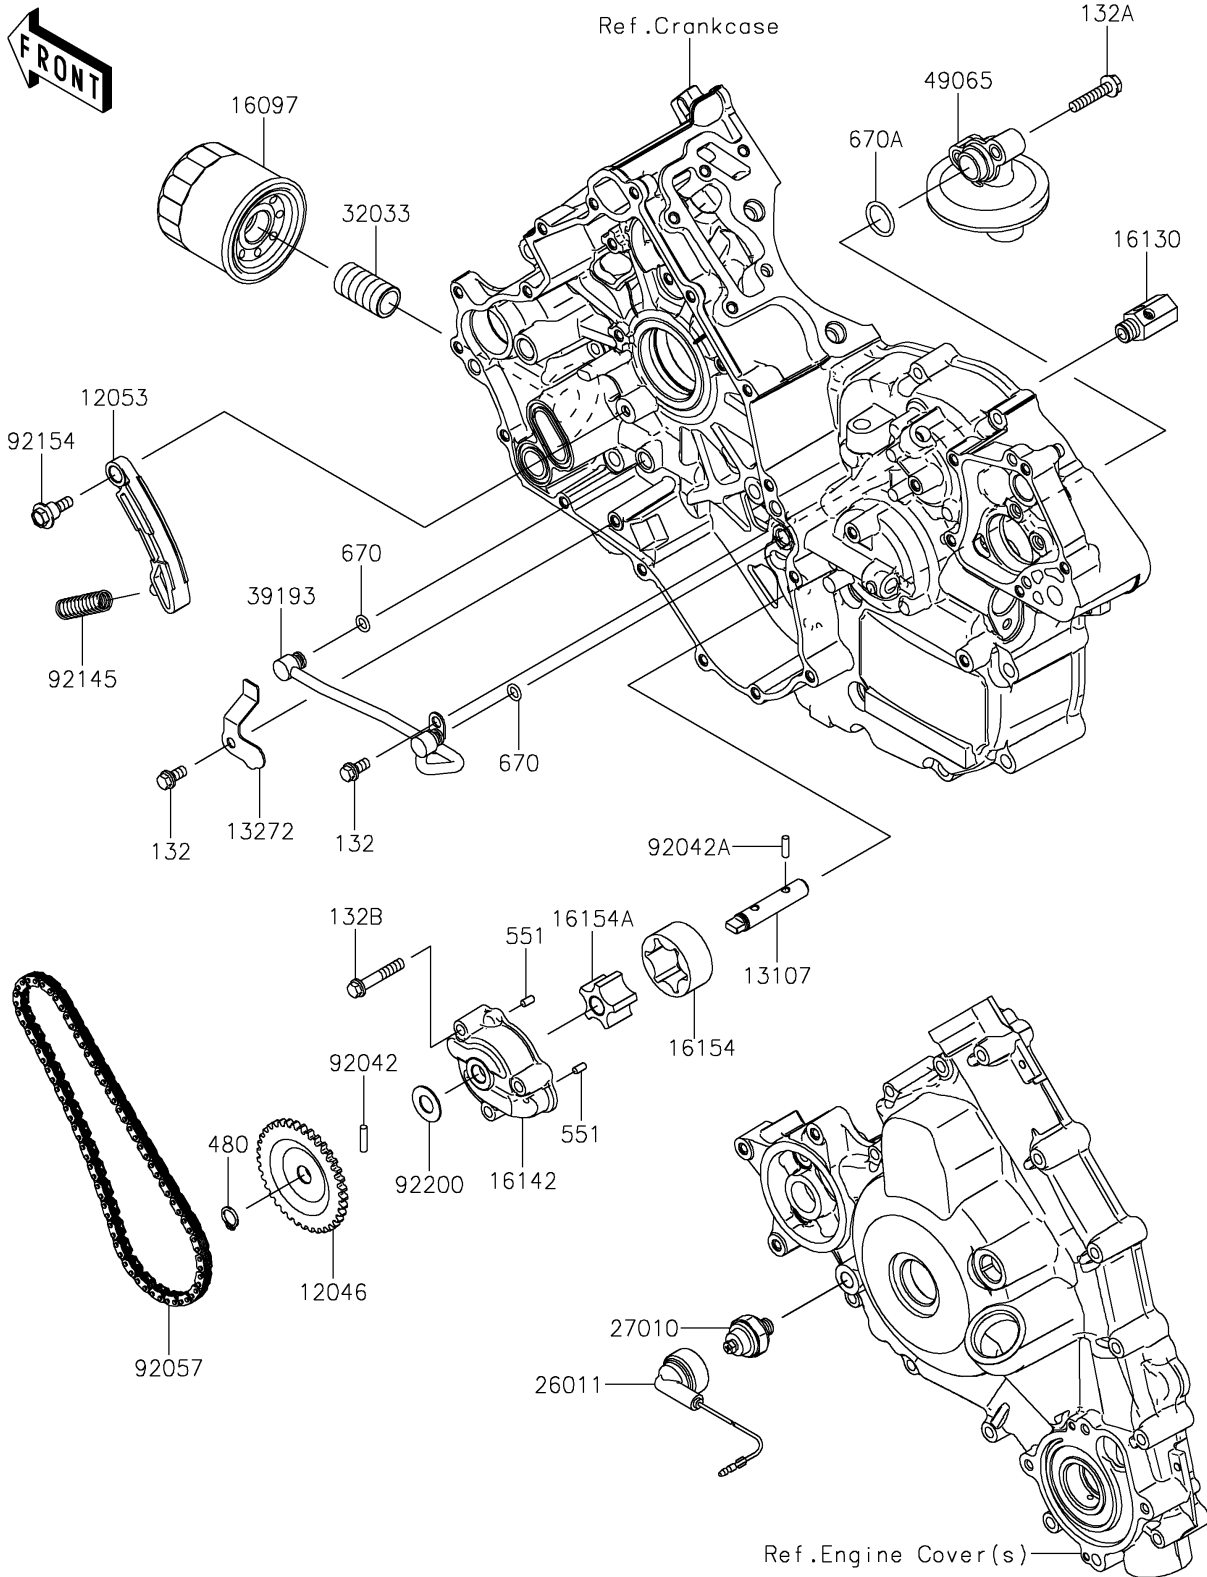

# 2025 Teryx4 S LE PARTS DIAGRAM

Oil Pump/Oil Filter

E1710

## 2025 Teryx4 S LE PARTS LIST

### Oil Pump/Oil Filter

ITEM NAME	PART NUMBER	QUANTITY
SPROCKET,OIL PUMP,37T (Ref # 12046)	12046-0577	1
GUIDE-CHAIN (Ref # 12053)	12053-0180	1
SHAFT,OIL PUMP (Ref # 13107)	13107-0718	1
PLATE (Ref # 13272)	13272-0988	1
FILTER-ASSY-OIL (Ref # 16097)	16097-0007	1
VALVE-ASSY-RELIEF (Ref # 16130)	16130-1058	1
COVER-PUMP (Ref # 16142)	16142-0704	1
ROTOR-PUMP,OUTER (Ref # 16154)	16154-0706	1
ROTOR-PUMP,INNER (Ref # 16154A)	16154-0707	1
WIRE-LEAD (Ref # 26011)	26011-0818	1
SWITCH,OIL PRESSURE (Ref # 27010)	27010-1313	1
PIPE,OIL FILTER (Ref # 32033)	32033-1535	1
PIPE-OIL (Ref # 39193)	39193-0570	1
FILTER-OIL (Ref # 49065)	49065-0710	1
PIN,DOWEL,4X16.8 (Ref # 92042)	92042-029	1
PIN,DOWEL,4X13.8 (Ref # 92042A)	92042-030	1
CHAIN,DID SCR-0409 SV (Ref # 92057)	92057-0561	1
SPRING (Ref # 92145)	92145-0830	1
BOLT,FLANGED,6X8.3 (Ref # 92154)	92154-0709	1
WASHER,11.3X23X1 (Ref # 92200)	92200-0719	1
BOLT-FLANGED-SMALL,6X12 (Ref # 132)	132BA0612	2
BOLT-FLANGED-SMALL,6X30 (Ref # 132A)	132BA0630	2
BOLT-FLANGED-SMALL,6X35 (Ref # 132B)	132BA0635	3
CIRCLIP-TYPE-C,11MM (Ref # 480)	480J1100	1
PIN-DOWEL,4X8 (Ref # 551)	551A0408	2
O RING,7MM (Ref # 670)	670D1507	2
O RING,18MM (Ref # 670A)	670D2018	1