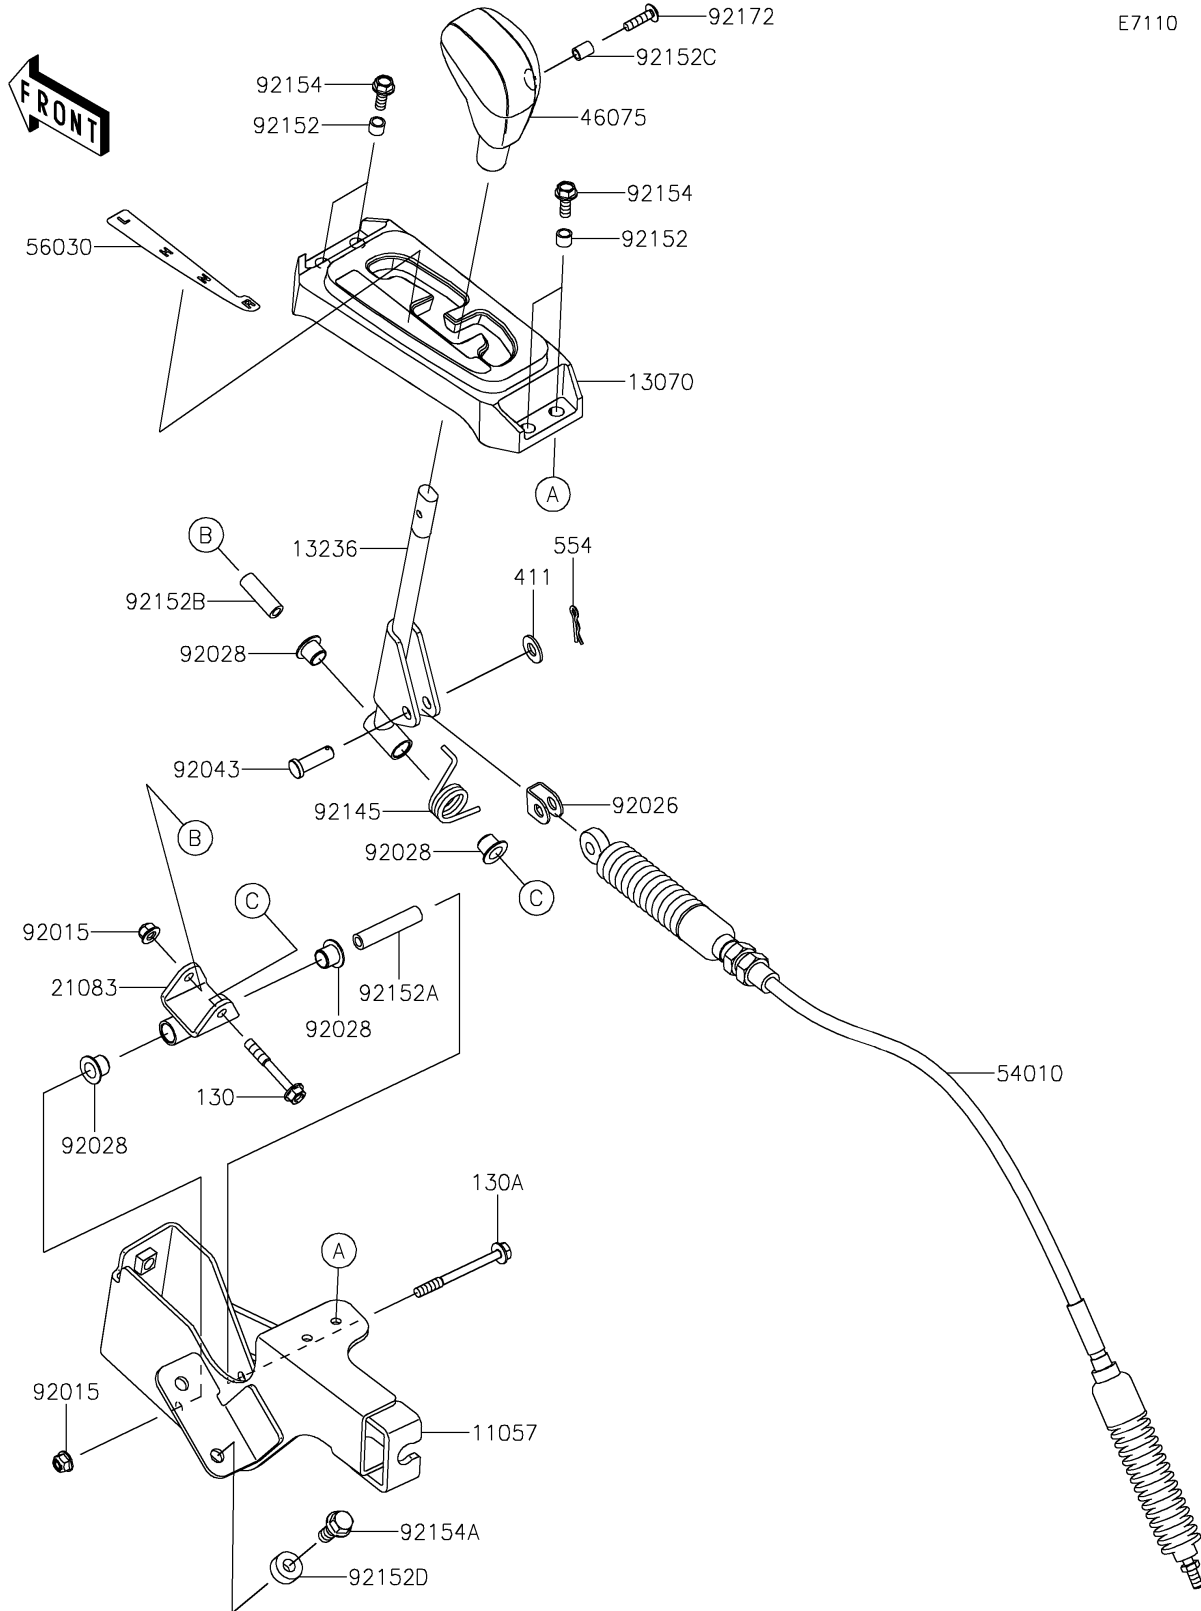

2025 Teryx4 S LE PARTS DIAGRAM

Control

E7110

2025 Teryx4 S LE PARTS LIST

Control

ITEM NAME	PART NUMBER	QUANTITY
BRACKET,SHIFT (Ref # 11057)	11057-1494	1
GUIDE,SHIFT GAUGE (Ref # 13070)	13070-0748	1
LEVER-COMP,SHIFT (Ref # 13236)	13236-0727	1
ARM (Ref # 21083)	21083-0710	1
GRIP (Ref # 46075)	46075-0569	1
CABLE,SHIFT (Ref # 54010)	54010-0619	1
LABEL,SHIFT POSITION (Ref # 56030)	56030-0849	1
NUT,LOCK,FLANGED,6MM (Ref # 92015)	92015-1675	2
SPACER (Ref # 92026)	92026-0074	1
BUSHING (Ref # 92028)	92028-1507	4
PIN (Ref # 92043)	92043-0053	1
SPRING (Ref # 92145)	92145-0832	1
COLLAR (Ref # 92152)	92152-1332	4
COLLAR,6.0X10X47 (Ref # 92152A)	92152-1517	1
COLLAR,6.0X10X30 (Ref # 92152B)	92152-1518	1
COLLAR,5.6X8X10.5 (Ref # 92152C)	92152-1545	1
COLLAR,8.2X18X8 (Ref # 92152D)	92152-1553	2
BOLT,FLANGED,6X16 (Ref # 92154)	92154-0887	4
BOLT,FLANGED,8X20 (Ref # 92154A)	92154-1104	2
SCREW,5X20 (Ref # 92172)	92172-2081	1
BOLT-FLANGED,6X45 (Ref # 130)	130CA0645	1
BOLT-FLANGED,6X65 (Ref # 130A)	130CA0665	1
WASHER-PLAIN,8MM (Ref # 411)	411AA0800	1
PIN-SNAP (Ref # 554)	554DA0800	1