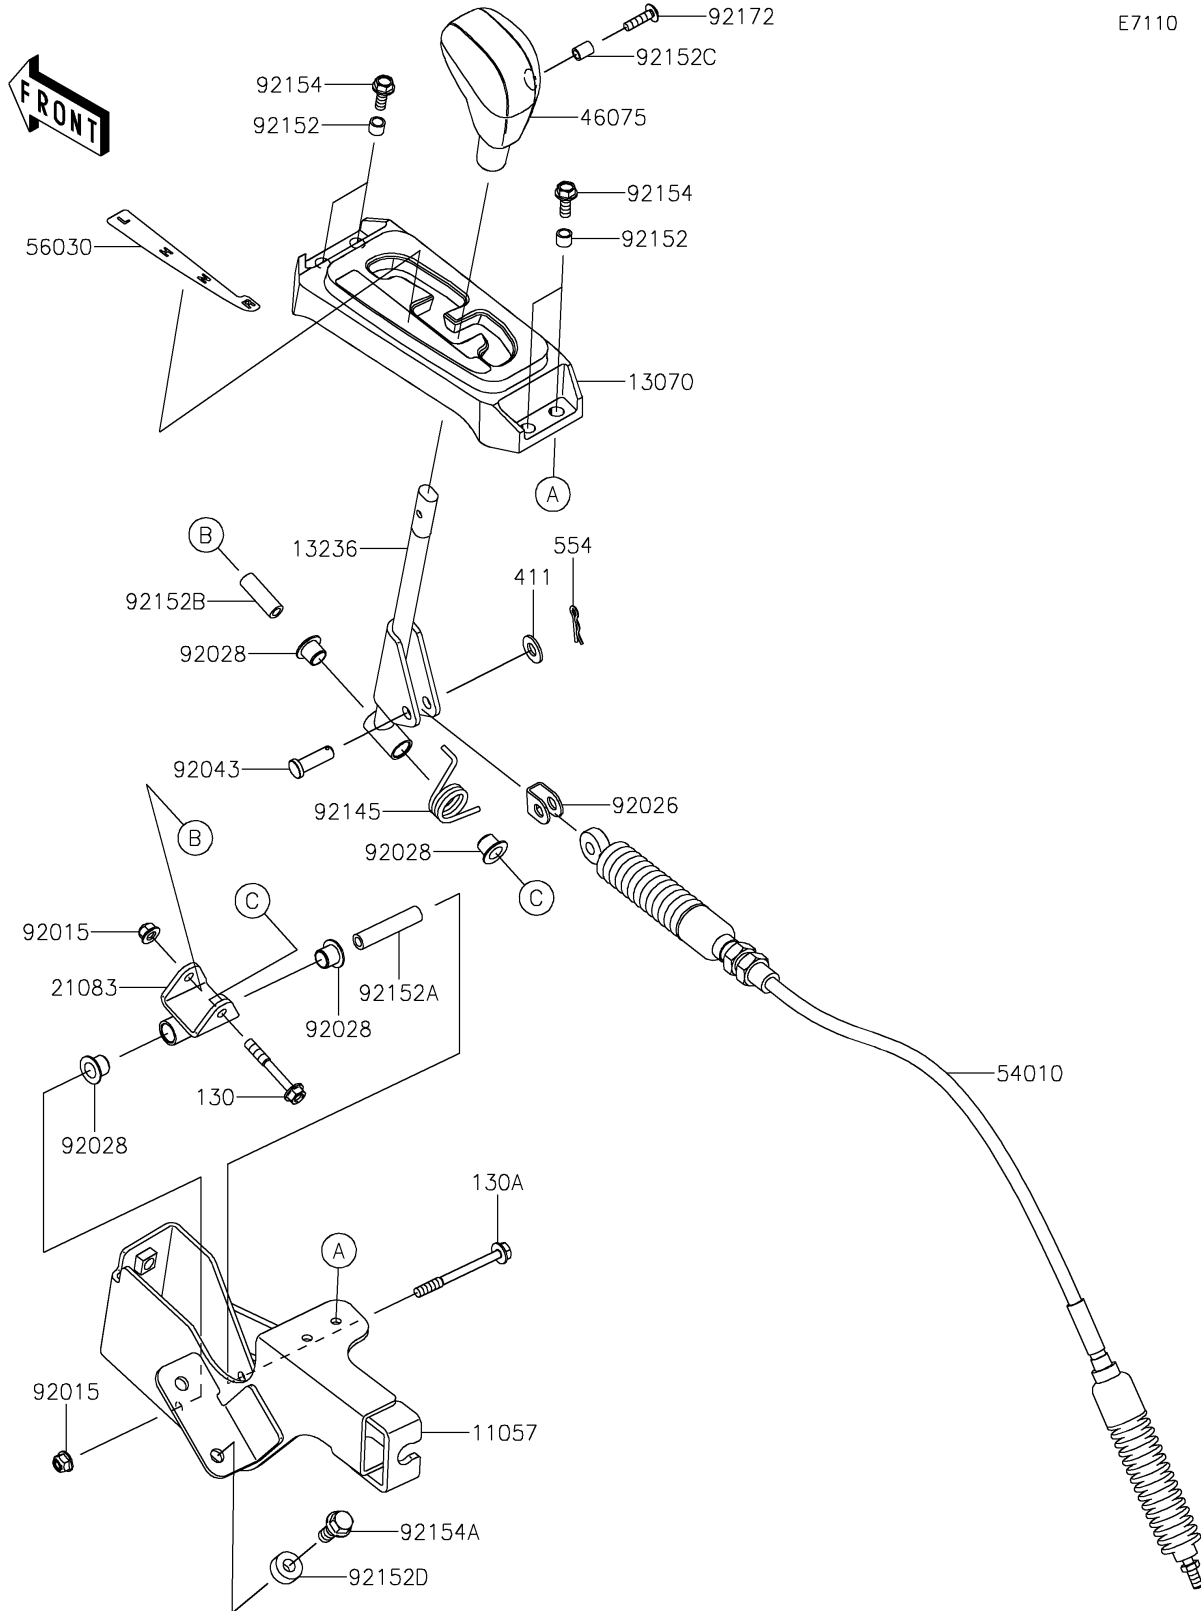

# 2025 Teryx4 S LE PARTS DIAGRAM

Control

E7110

## 2025 Teryx4 S LE PARTS LIST

### Control

ITEM NAME	PART NUMBER	QUANTITY
BRACKET,SHIFT (Ref # 11057)	11057-1494	1
GUIDE,SHIFT GAUGE (Ref # 13070)	13070-0748	1
LEVER-COMP,SHIFT (Ref # 13236)	13236-0727	1
ARM (Ref # 21083)	21083-0710	1
GRIP (Ref # 46075)	46075-0569	1
CABLE,SHIFT (Ref # 54010)	54010-0619	1
LABEL,SHIFT POSITION (Ref # 56030)	56030-0849	1
NUT,LOCK,FLANGED,6MM (Ref # 92015)	92015-1675	2
SPACER (Ref # 92026)	92026-0074	1
BUSHING (Ref # 92028)	92028-1507	4
PIN (Ref # 92043)	92043-0053	1
SPRING (Ref # 92145)	92145-0832	1
COLLAR (Ref # 92152)	92152-1332	4
COLLAR,6.0X10X47 (Ref # 92152A)	92152-1517	1
COLLAR,6.0X10X30 (Ref # 92152B)	92152-1518	1
COLLAR,5.6X8X10.5 (Ref # 92152C)	92152-1545	1
COLLAR,8.2X18X8 (Ref # 92152D)	92152-1553	2
BOLT,FLANGED,6X16 (Ref # 92154)	92154-0887	4
BOLT,FLANGED,8X20 (Ref # 92154A)	92154-1104	2
SCREW,5X20 (Ref # 92172)	92172-2081	1
BOLT-FLANGED,6X45 (Ref # 130)	130CA0645	1
BOLT-FLANGED,6X65 (Ref # 130A)	130CA0665	1
WASHER-PLAIN,8MM (Ref # 411)	411AA0800	1
PIN-SNAP (Ref # 554)	554DA0800	1