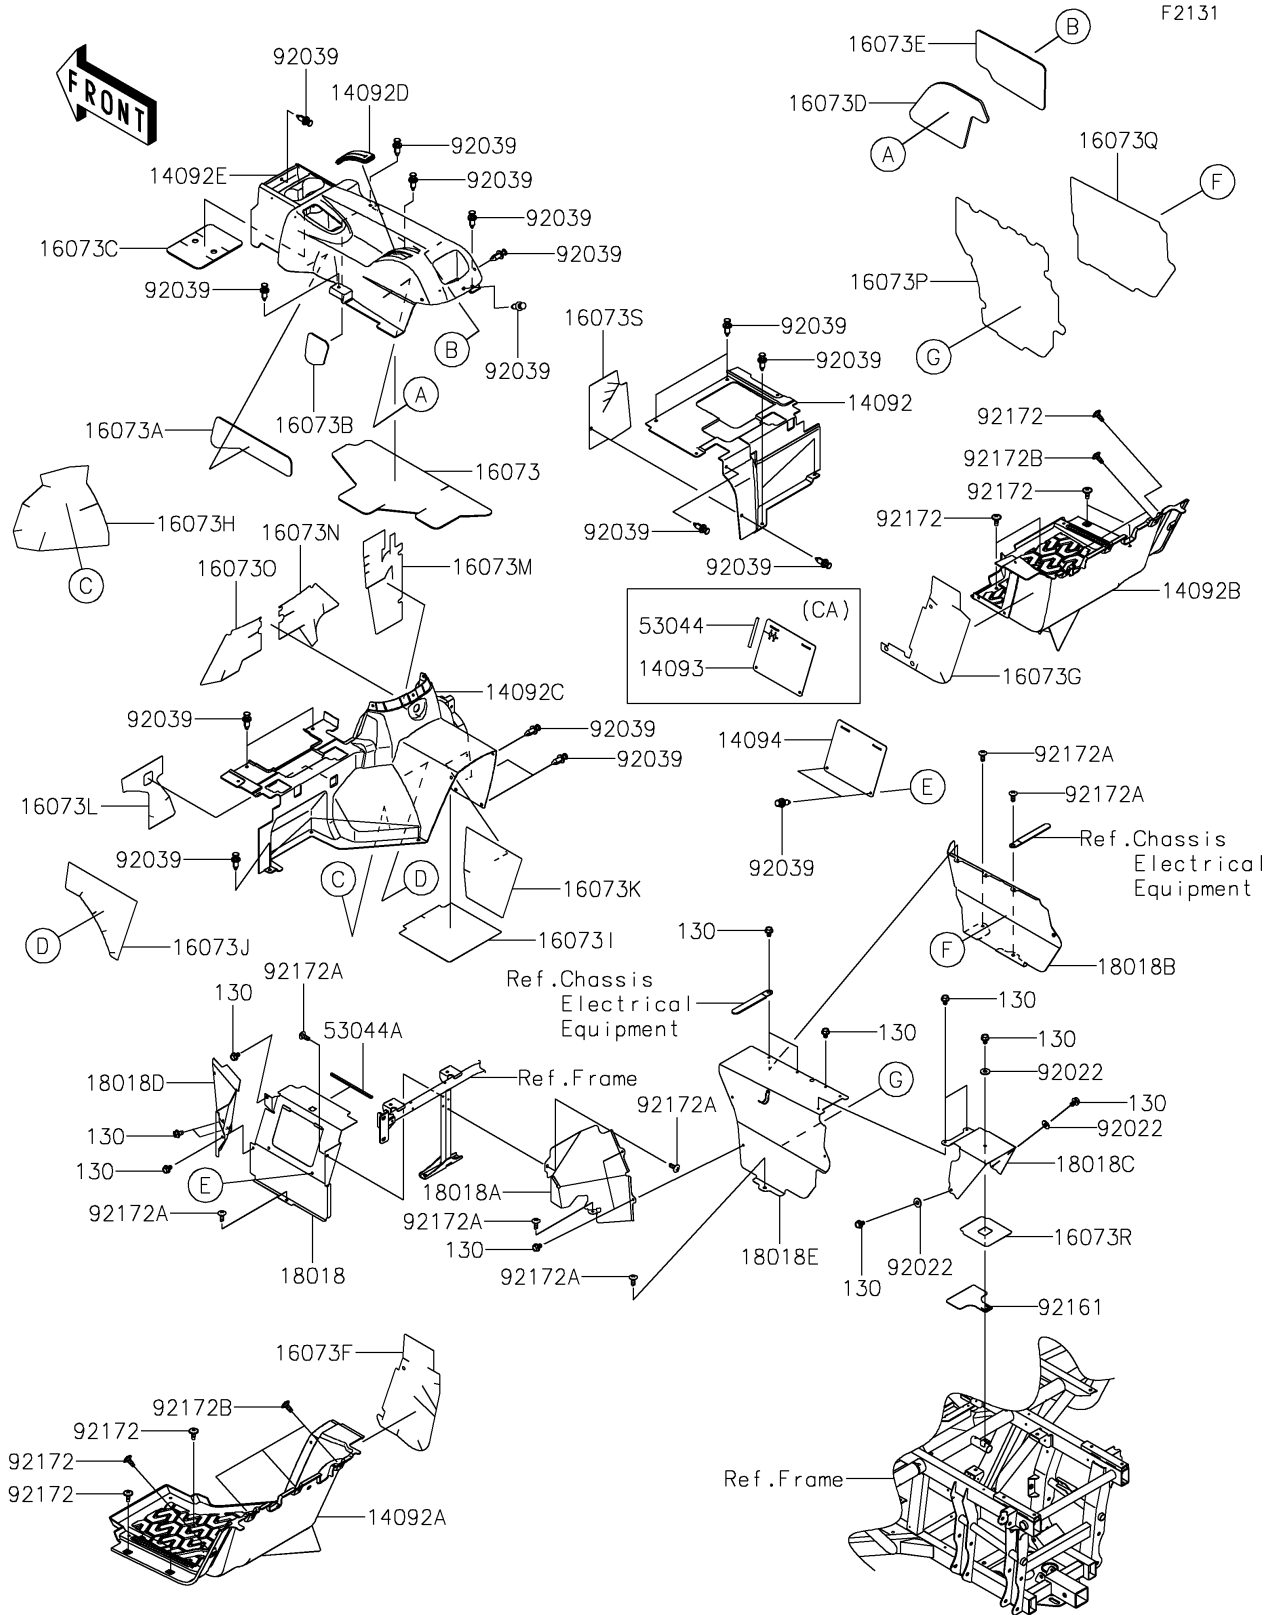

2025 Teryx4 S LE PARTS DIAGRAM

Frame Fittings(Rear)