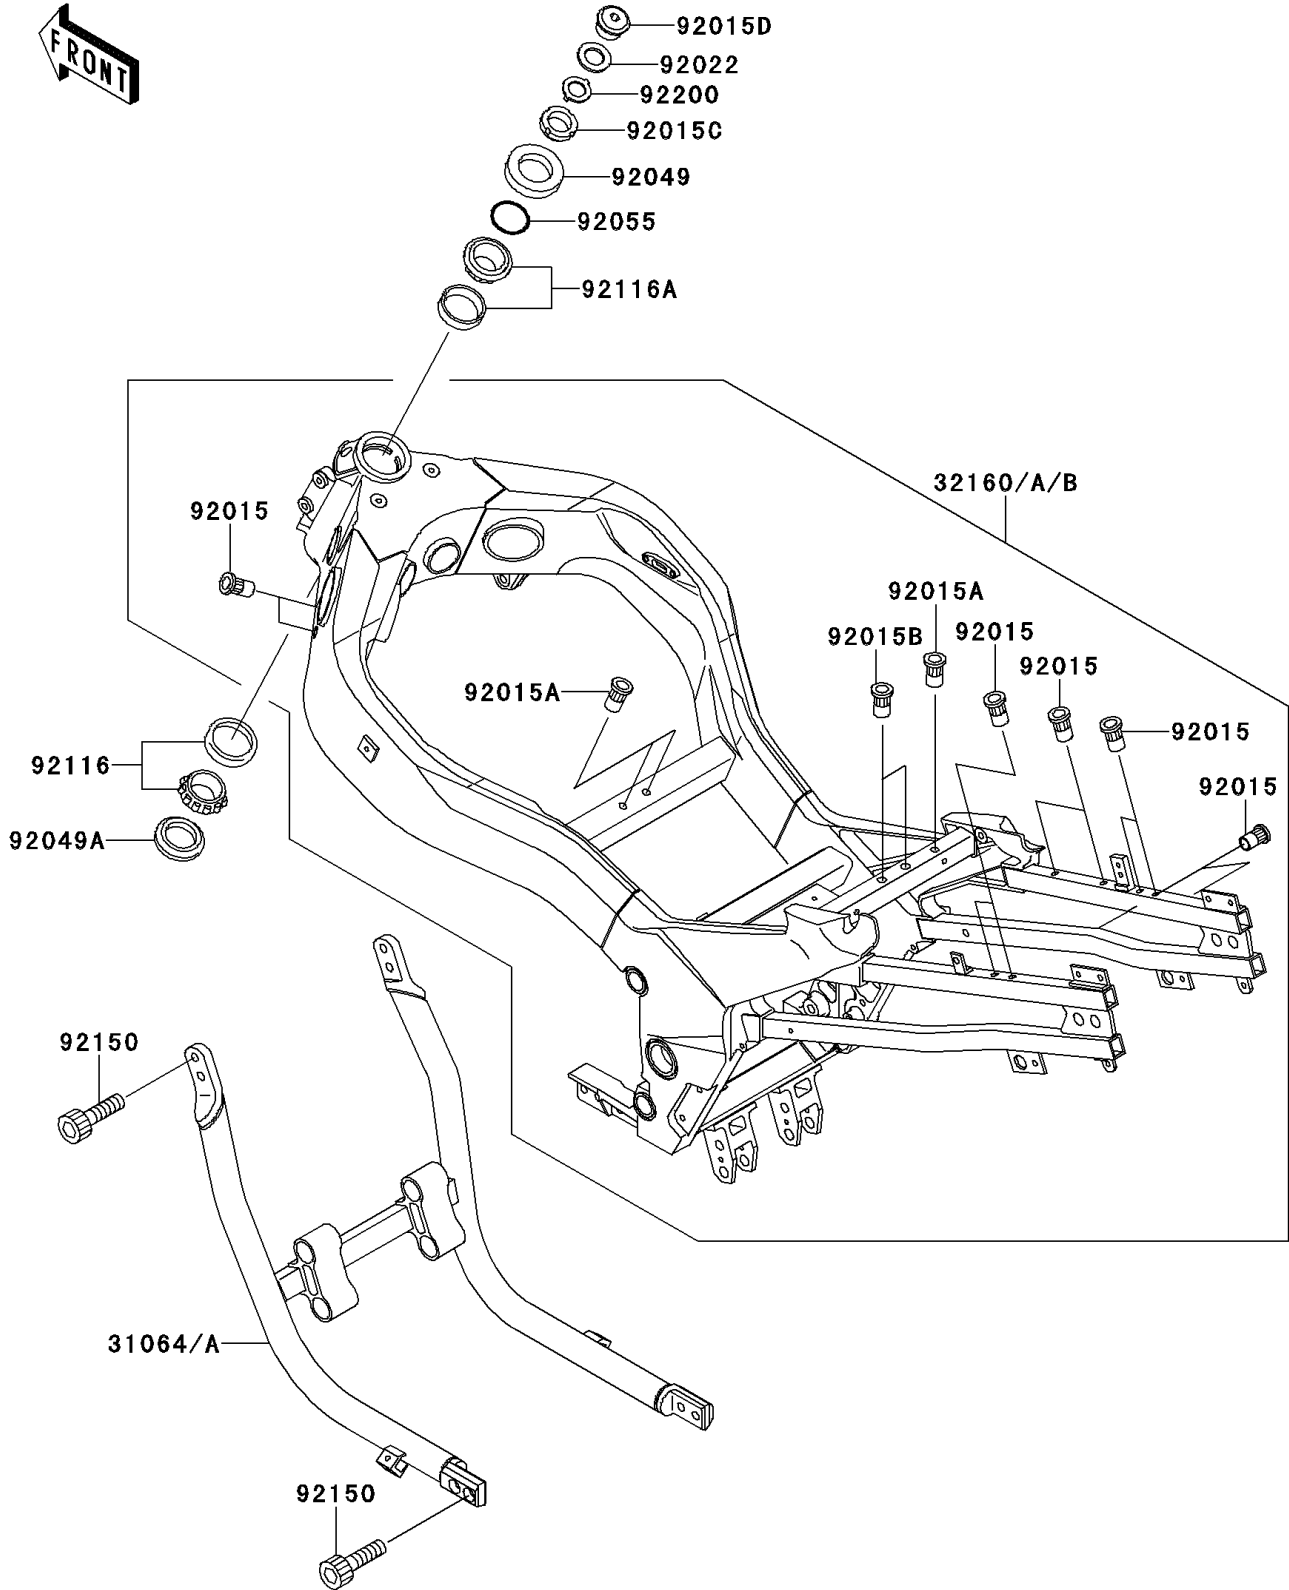

2001 Ninja® ZX™-11 PARTS DIAGRAM

Frame

F2120

2001 Ninja® ZX™-11 PARTS LIST

Frame

ITEM NAME	PART NUMBER	QUANTITY
PIPE-COMP,SIDE FRAME,C.GRAY (Ref # 31064)	31064-1148-EZ	1
FRAME-COMP,AL,P.C.GRAY (Ref # 32160)	32160-1280-CQ	1
NUT,POP,6MM,L=15 (Ref # 92015)	92015-1791	10
NUT,POP,6MM,L=16.5 (Ref # 92015A)	92015-1792	3
NUT,POP,8MM,L=18 (Ref # 92015B)	92015-1794	2
NUT,STEERING STEM,35MM (Ref # 92015C)	92015-1848	1
NUT,STEERING,25MM (Ref # 92015D)	92015-1891	1
WASHER,25X36X2.3 (Ref # 92022)	92022-250	1
SEAL-OIL,XMH 43 75 6.4J (Ref # 92049)	92049-1382	1
SEAL-OIL,XMHE 43 55 4J (Ref # 92049A)	92049-1383	1
RING-O,34.5X2.0 (Ref # 92055)	92055-1452	1
BEARING-ROLLER,32907JR-2 (Ref # 92116)	92116-1072	1
BEARING-ROLLER,32907JR-3 (Ref # 92116A)	92116-1074	1
BOLT,SOCKET,10X30 (Ref # 92150)	92150-1690	8
WASHER,CLAW,25.5X40X2.3 (Ref # 92200)	92200-1083	1