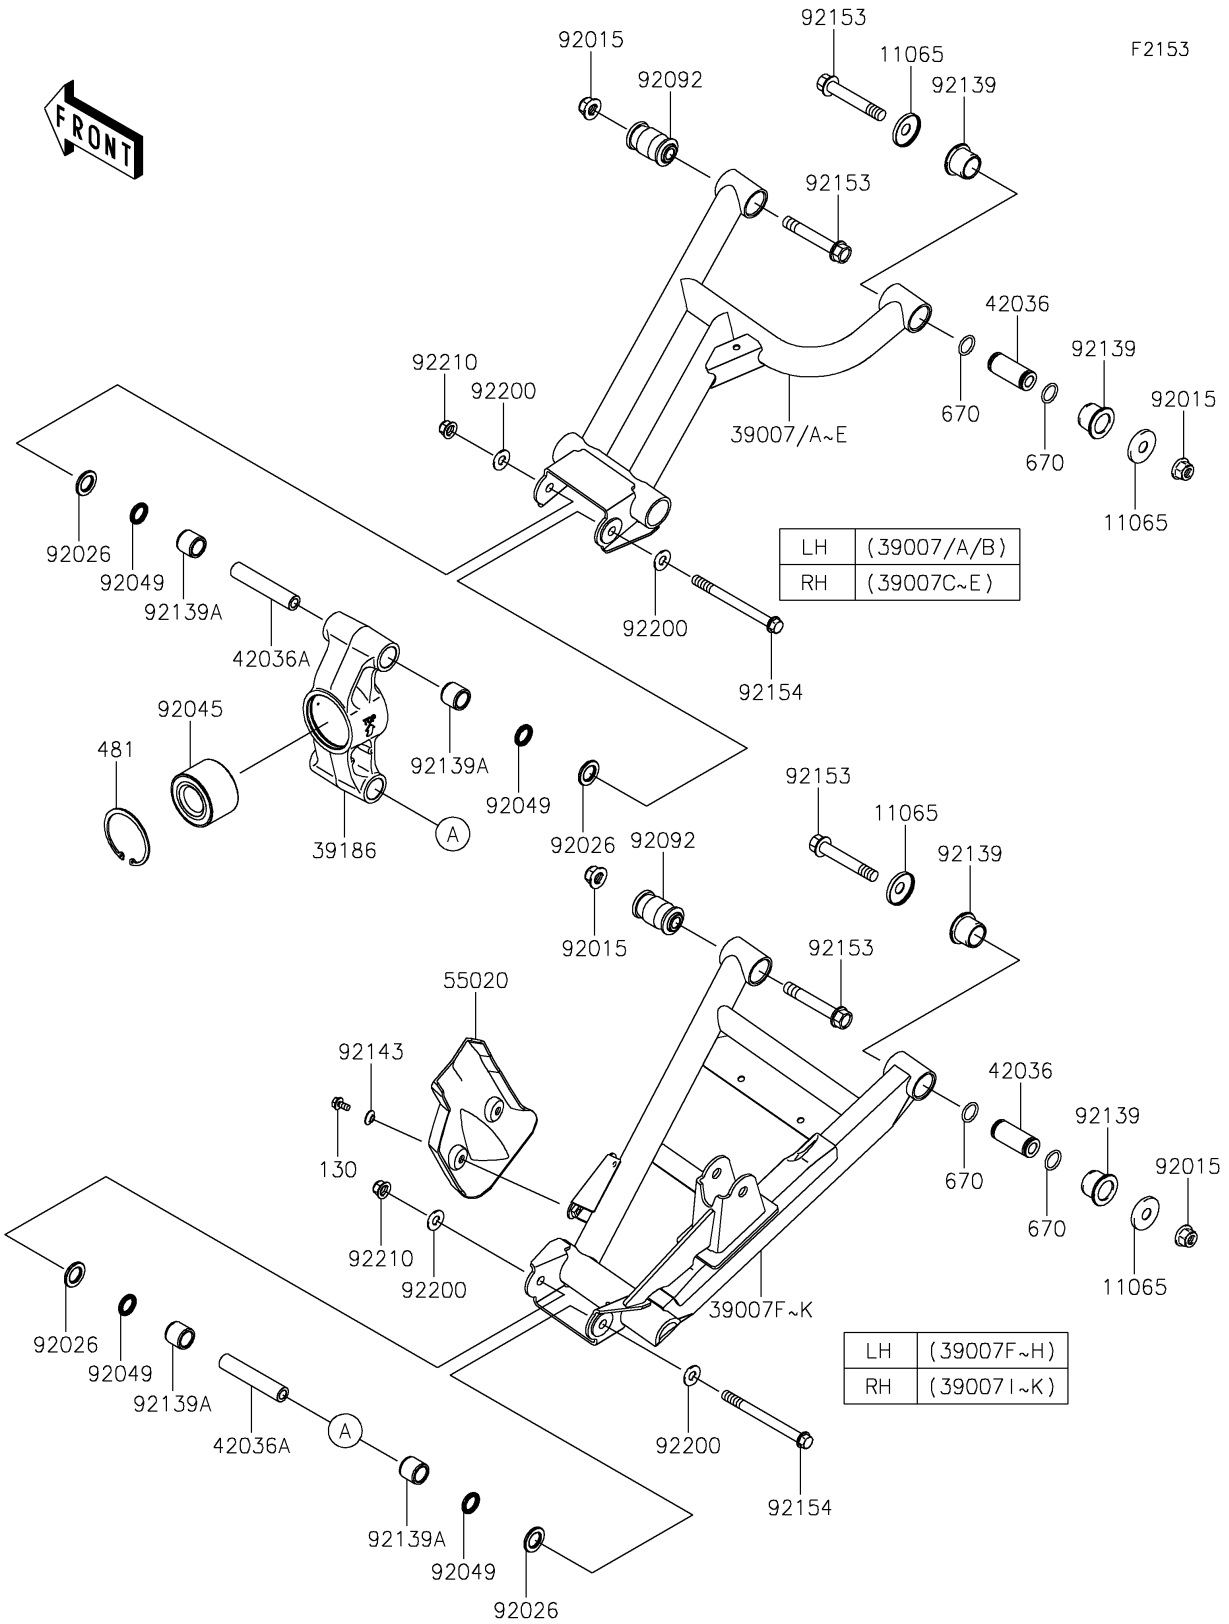

2025 Teryx4 S LE PARTS DIAGRAM

Rear Suspension

2025 Teryx4 S LE PARTS LIST

Rear Suspension

ITEM NAME	PART NUMBER	QUANTITY
CAP (Ref # 11065)	11065-0253	8
ARM-SUSP,RR,UPP,LH,P.C.L.GREEN (Ref # 39007)	39007-0449-42Q	1
ARM-SUSP,RR,UPP,LH,P.C.P.RED (Ref # 39007A)	39007-0449-57C	1
ARM-SUSP,RR,UPP,LH,P.P.N.YEL (Ref # 39007B)	39007-0449-66P	1
ARM-SUSP,RR,UPP,RH,P.C.L.GREEN (Ref # 39007C)	39007-0450-42Q	1
ARM-SUSP,RR,UPP,RH,P.C.P.RED (Ref # 39007D)	39007-0450-57C	1
ARM-SUSP,RR,UPP,RH,P.P.N.YEL (Ref # 39007E)	39007-0450-66P	1
ARM-SUSP,RR,LWR,LH,P.C.L.GREEN (Ref # 39007F)	39007-0451-42Q	1
ARM-SUSP,RR,LWR,LH,P.C.P.RED (Ref # 39007G)	39007-0451-57C	1
ARM-SUSP,RR,LWR,LH,P.P.N.YEL (Ref # 39007H)	39007-0451-66P	1
ARM-SUSP,RR,LWR,RH,P.C.L.GREEN (Ref # 39007I)	39007-0452-42Q	1
ARM-SUSP,RR,LWR,RH,P.C.P.RED (Ref # 39007J)	39007-0452-57C	1
ARM-SUSP,RR,LWR,RH,P.P.N.YEL (Ref # 39007K)	39007-0452-66P	1
KNUCKLE,RR (Ref # 39186)	39186-0316	2
SLEEVE (Ref # 42036)	42036-0062	4
SLEEVE,10X17X88 (Ref # 42036A)	42036-0710	4
GUARD,REAR ARM (Ref # 55020)	55020-0805	2
NUT,LOCK,FLANGED,12MM (Ref # 92015)	92015-1433	8
SPACER,17X28.6X3 (Ref # 92026)	92026-0746	8
BEARING-BALL,30X62X40 (Ref # 92045)	92045-0801	2
SEAL-OIL,17X24X3 (Ref # 92049)	92049-0726	8
BUSHING-RUBBER (Ref # 92092)	92092-0555	4
BUSHING (Ref # 92139)	92139-0231	8
BUSHING,17X24X21.5 (Ref # 92139A)	92139-0736	8
COLLAR (Ref # 92143)	92143-1087	4
BOLT,FLANGED,12X76.5 (Ref # 92153)	92153-1733	8
BOLT,FLANGED,10X117 (Ref # 92154)	92154-0743	4
WASHER,10.3X23X1.6 (Ref # 92200)	92200-2009	8
NUT,LOCK,FLANGED,10MM (Ref # 92210)	92210-1080	4

2025 Teryx4 S LE PARTS LIST

Rear Suspension

ITEM NAME	PART NUMBER	QUANTITY
BOLT-FLANGED,6X12 (Ref # 130)	130BA0612	4
CIRCLIP (Ref # 481)	481J6200	2
O RING,18MM (Ref # 670)	670B2018	8