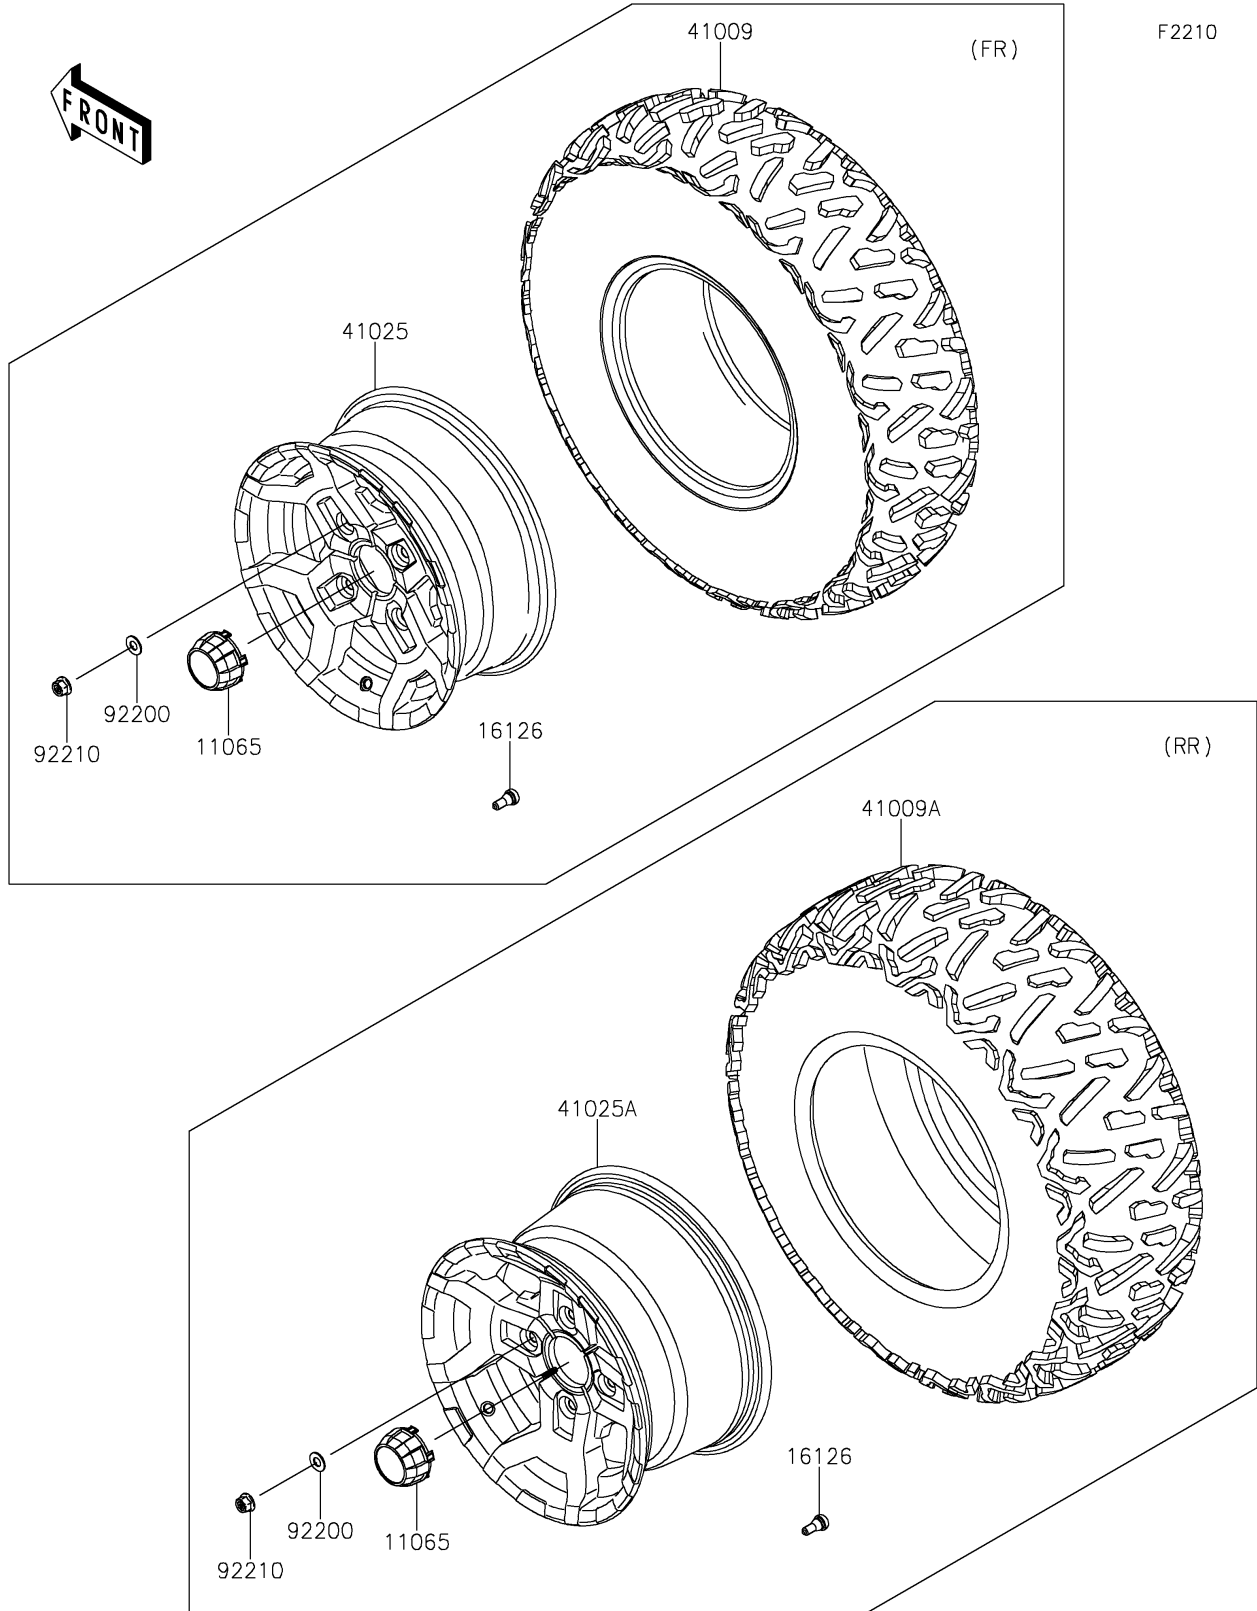

2025 Teryx4 S LE PARTS DIAGRAM

Wheels/Tires

2025 Teryx4 S LE PARTS LIST

Wheels/Tires

ITEM NAME	PART NUMBER	QUANTITY
CAP,WHEEL,F.BLACK (Ref # 11065)	11065-0893-6Z	4
VALVE (Ref # 16126)	16126-4001	4
TIRE,27X9.00R14 6PR,BIGHORN2.0 (Ref # 41009)	41009-0589	2
TIRE,27X11.00R14 6PR,BIGHORN2 (Ref # 41009A)	41009-0590	2
RIM,FR,14X6.0AT,BLACK (Ref # 41025)	41025-0424-31D	2
RIM,14X8.0AT,BLACK (Ref # 41025A)	41025-0425-31D	2
WASHER,12.1X25X1.6 (Ref # 92200)	92200-0455	16
NUT,12MM (Ref # 92210)	92210-0603	16