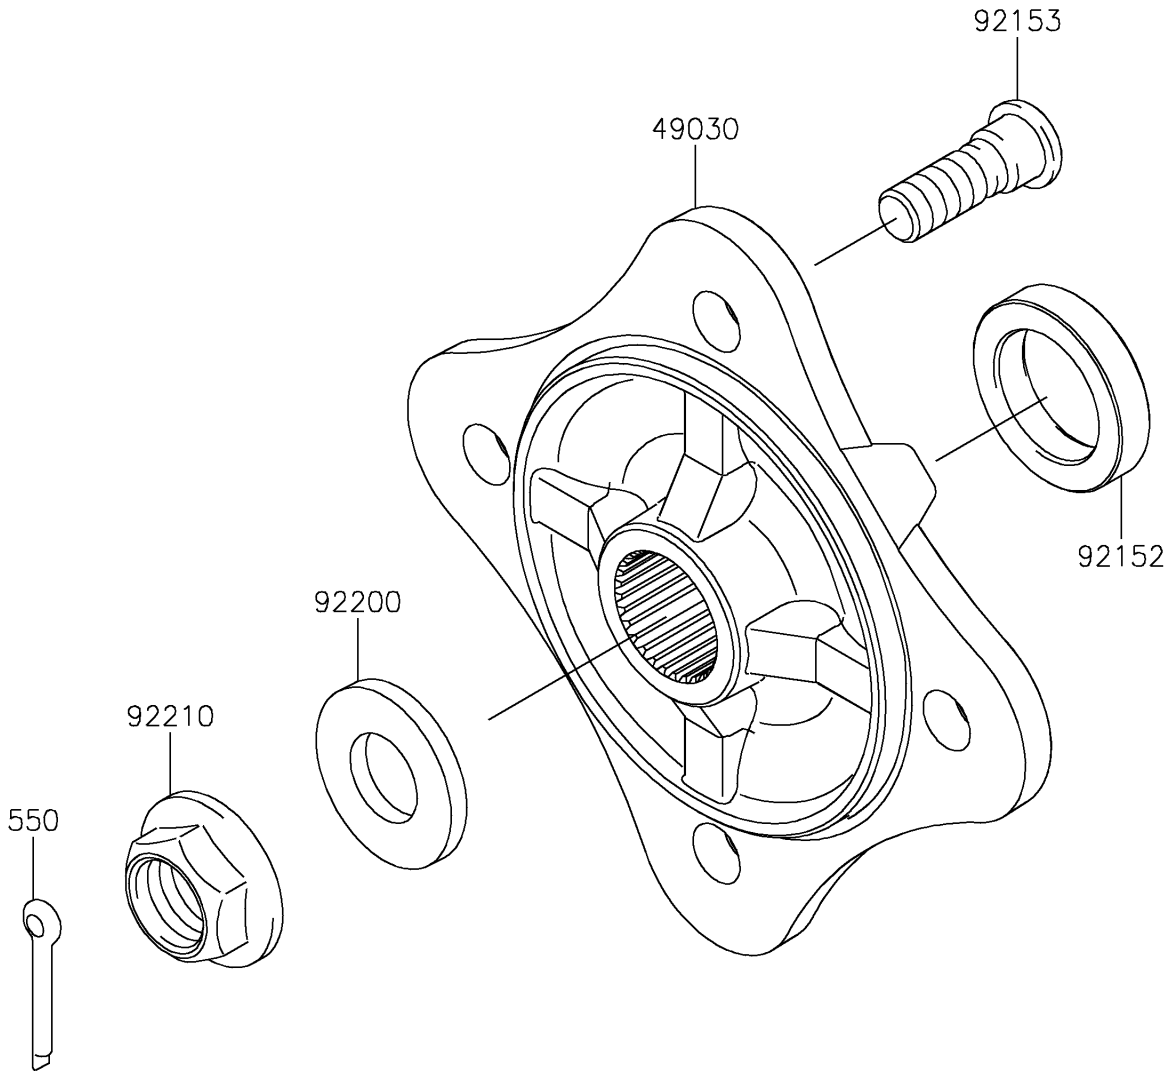

2025 Teryx4 S LE PARTS DIAGRAM

Rear Hubs/Brakes

F2240

2025 Teryx4 S LE PARTS LIST

Rear Hubs/Brakes

ITEM NAME	PART NUMBER	QUANTITY
HUB,RR (Ref # 49030)	49030-0563	2
COLLAR,30.1X44X9 (Ref # 92152)	92152-1700	2
BOLT,12MM (Ref # 92153)	92153-1915	8
WASHER,20.3X41X4.5 (Ref # 92200)	92200-0921	2
NUT,FLANGED,20MM (Ref # 92210)	92210-2093	2
PIN-COTTER,4.0X30 (Ref # 550)	550AA4030	2