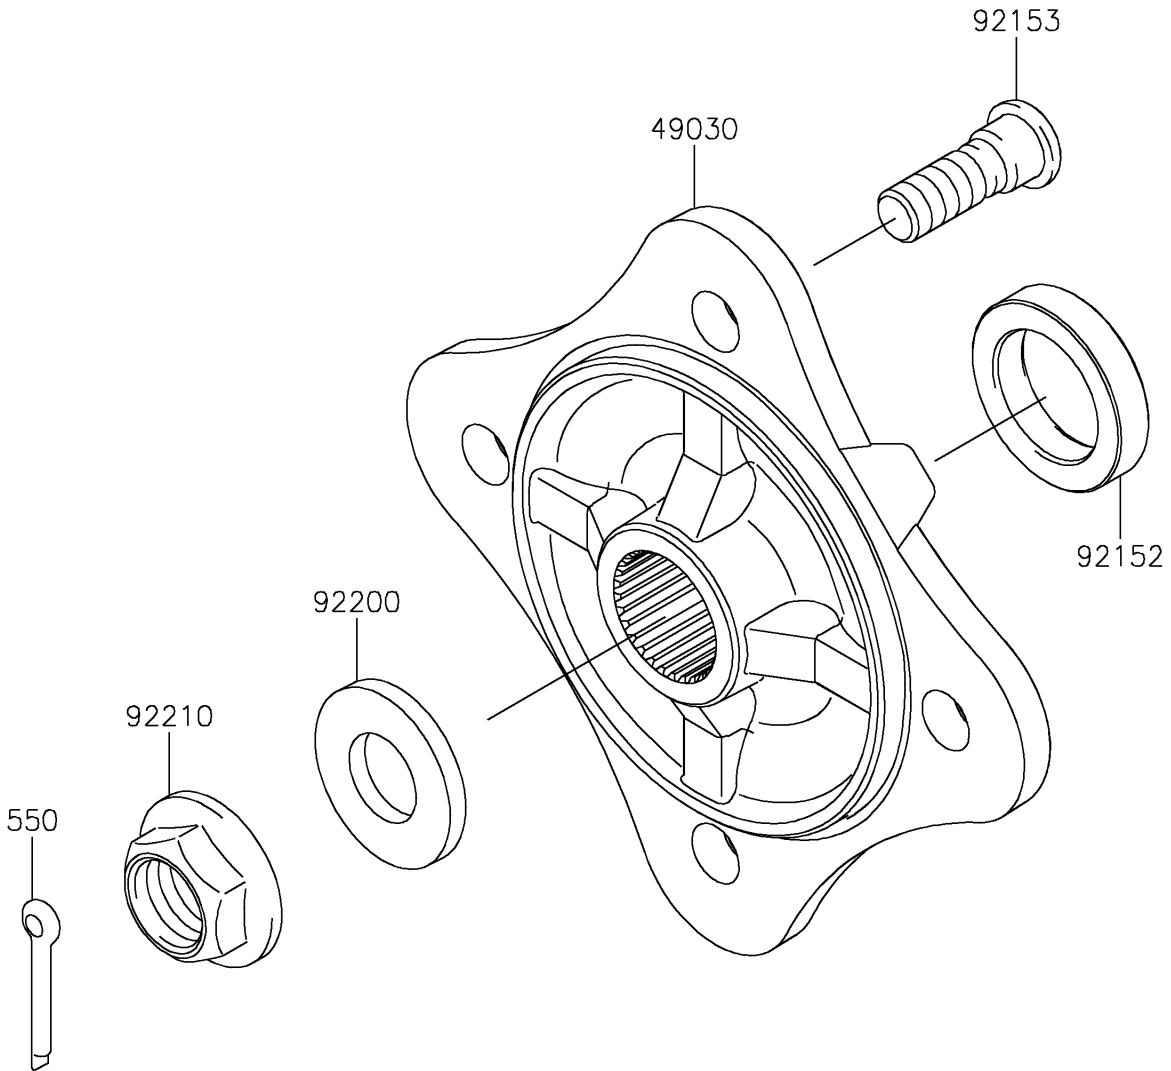

# 2025 Teryx4 S LE PARTS DIAGRAM

Rear Hubs/Brakes

F2240

## 2025 Teryx4 S LE PARTS LIST

### Rear Hubs/Brakes

ITEM NAME	PART NUMBER	QUANTITY
HUB,RR (Ref # 49030)	49030-0563	2
COLLAR,30.1X44X9 (Ref # 92152)	92152-1700	2
BOLT,12MM (Ref # 92153)	92153-1915	8
WASHER,20.3X41X4.5 (Ref # 92200)	92200-0921	2
NUT,FLANGED,20MM (Ref # 92210)	92210-2093	2
PIN-COTTER,4.0X30 (Ref # 550)	550AA4030	2