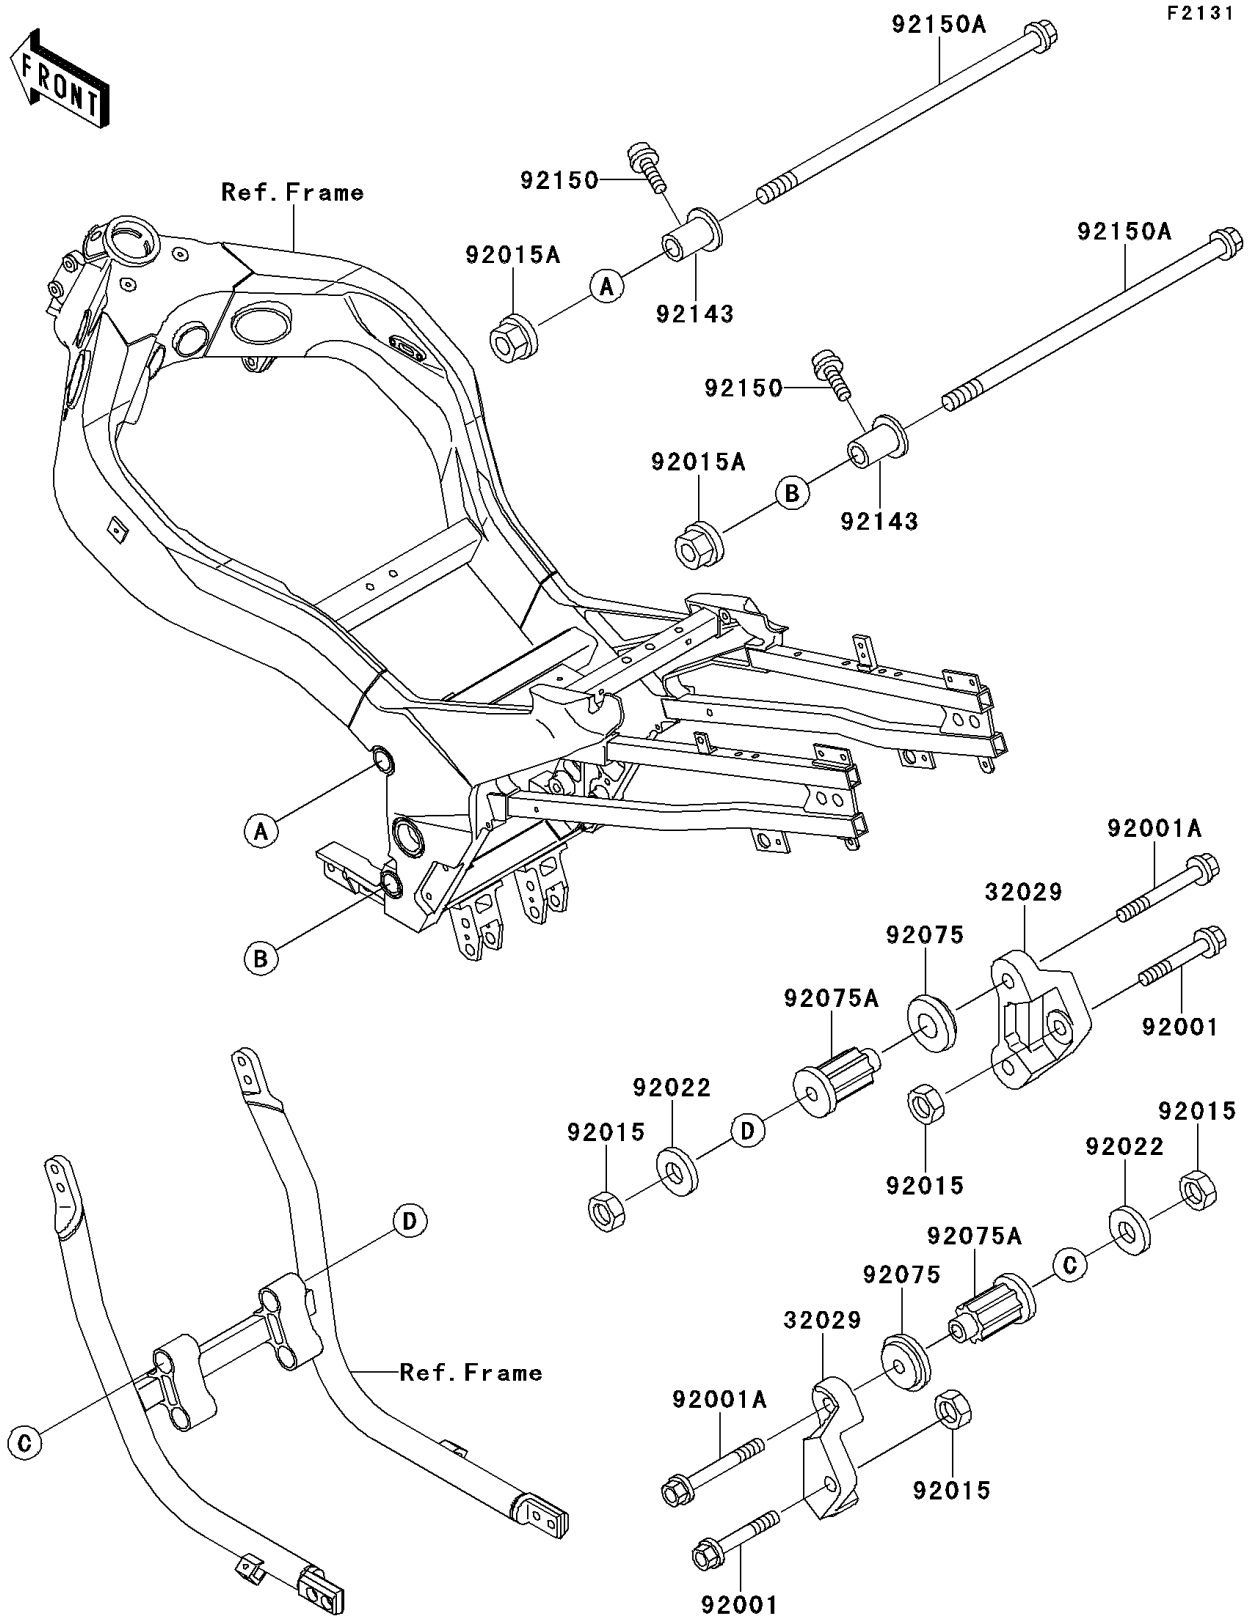

# 1999 Ninja® ZX™-11 PARTS DIAGRAM

## Frame Fittings

## 1999 Ninja® ZX™-11 PARTS LIST

### Frame Fittings

ITEM NAME	PART NUMBER	QUANTITY
BRACKET-ENGINE (Ref # 32029)	32029-1615	2
BOLT,FLANGED,10X60 (Ref # 92001)	92001-1617	2
BOLT,FLANGED,10X85 (Ref # 92001A)	92001-1619	4
NUT,LOCK,10MM (Ref # 92015)	92015-1429	6
NUT,LOCK,10MM (Ref # 92015A)	92015-1522	2
WASHER,10.5X37X1.6 (Ref # 92022)	92022-1246	4
DAMPER,ENGINE MOUNT,SIDE (Ref # 92075)	92075-1274	4
DAMPER,ENGINE MOUNT,MAIN (Ref # 92075A)	92075-1377	4
COLLAR,ENGINE MOUNT,L=26.5 (Ref # 92143)	92143-1615	2
BOLT,SOCKET,8X30 (Ref # 92150)	92150-1156	2
BOLT,FLANGED,10X235 (Ref # 92150A)	92150-1263	2