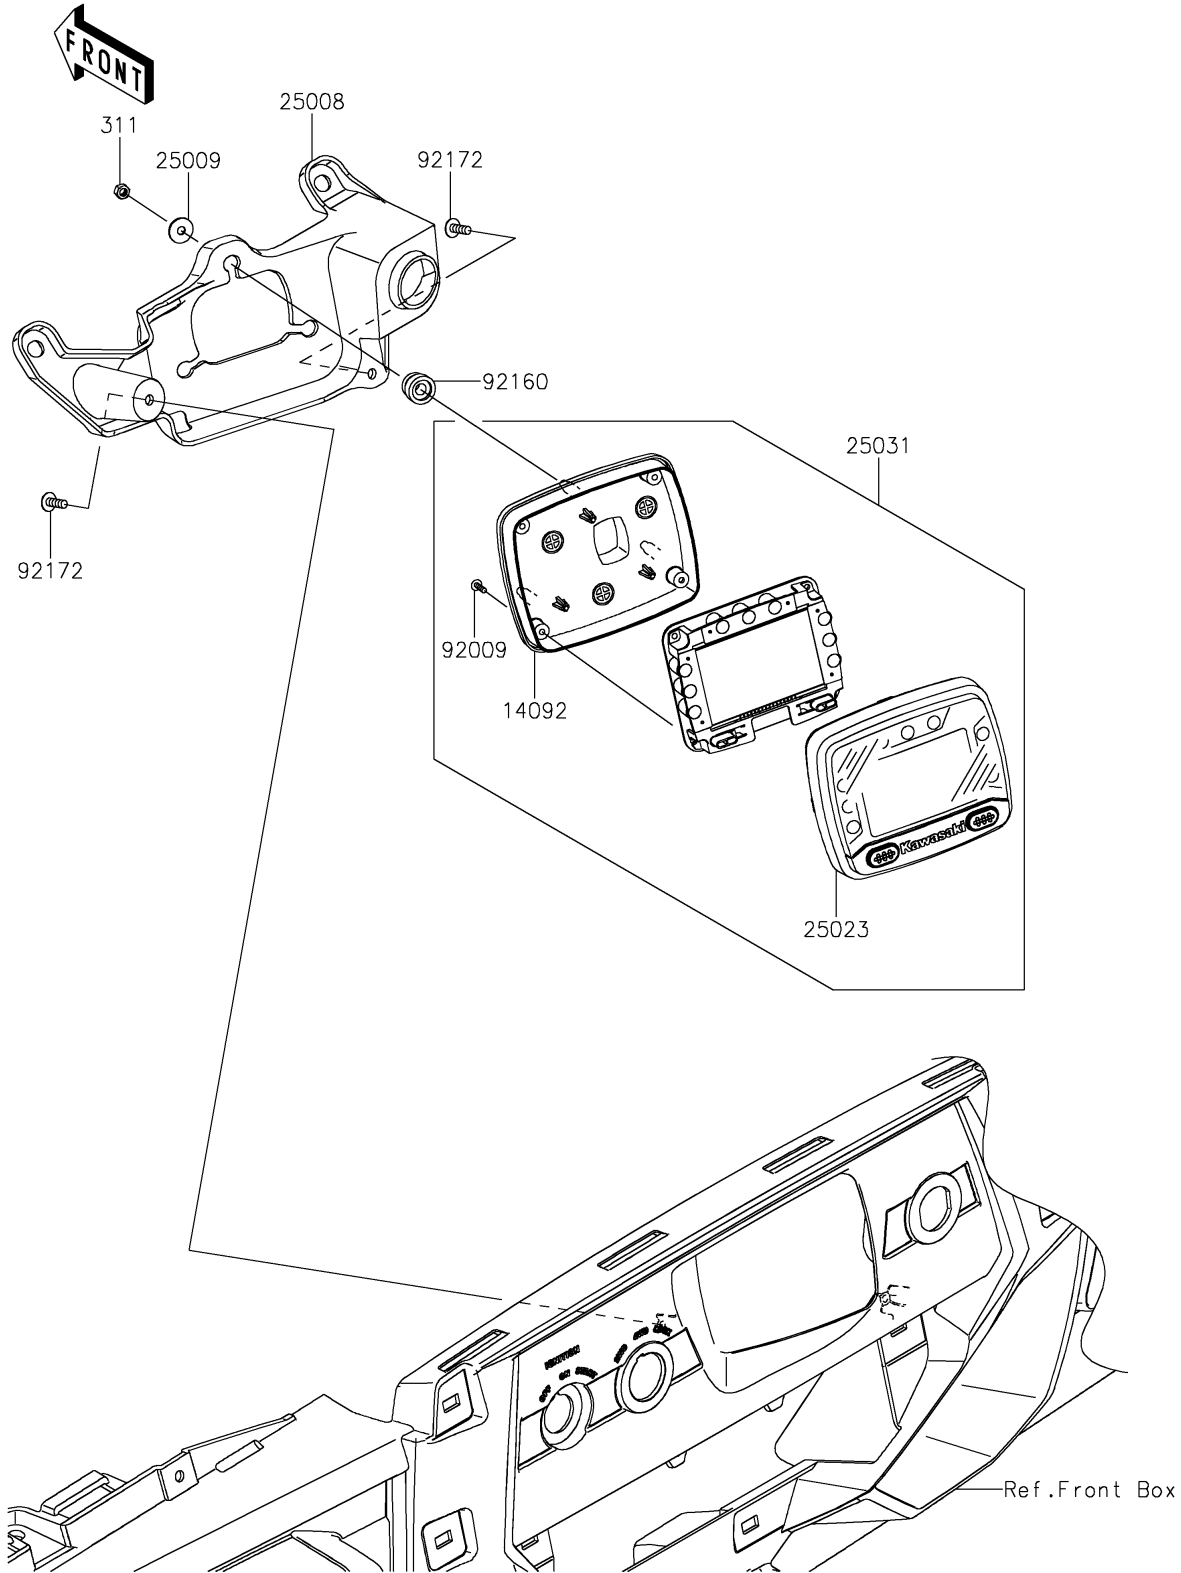

2025 Teryx4 S LE PARTS DIAGRAM

Meter(s)

F2530

2025 Teryx4 S LE PARTS LIST

Meter(s)

ITEM NAME	PART NUMBER	QUANTITY
COVER,METER,LWR (Ref # 14092)	14092-0834	1
BRACKET-METER (Ref # 25008)	25008-0043	1
WASHER,5.2X16X1.2 (Ref # 25009)	25009-004	3
COVER-METER CASE,UPP (Ref # 25023)	25023-0075	1
METER-ASSY,LCD (Ref # 25031)	25031-0692	1
SCREW,TAPPING,3X12 (Ref # 92009)	92009-1255	4
DAMPER (Ref # 92160)	92160-1460	3
SCREW,TAPPING,5X14 (Ref # 92172)	92172-0265	2
NUT-HEX,5MM (Ref # 311)	311AB0500	3