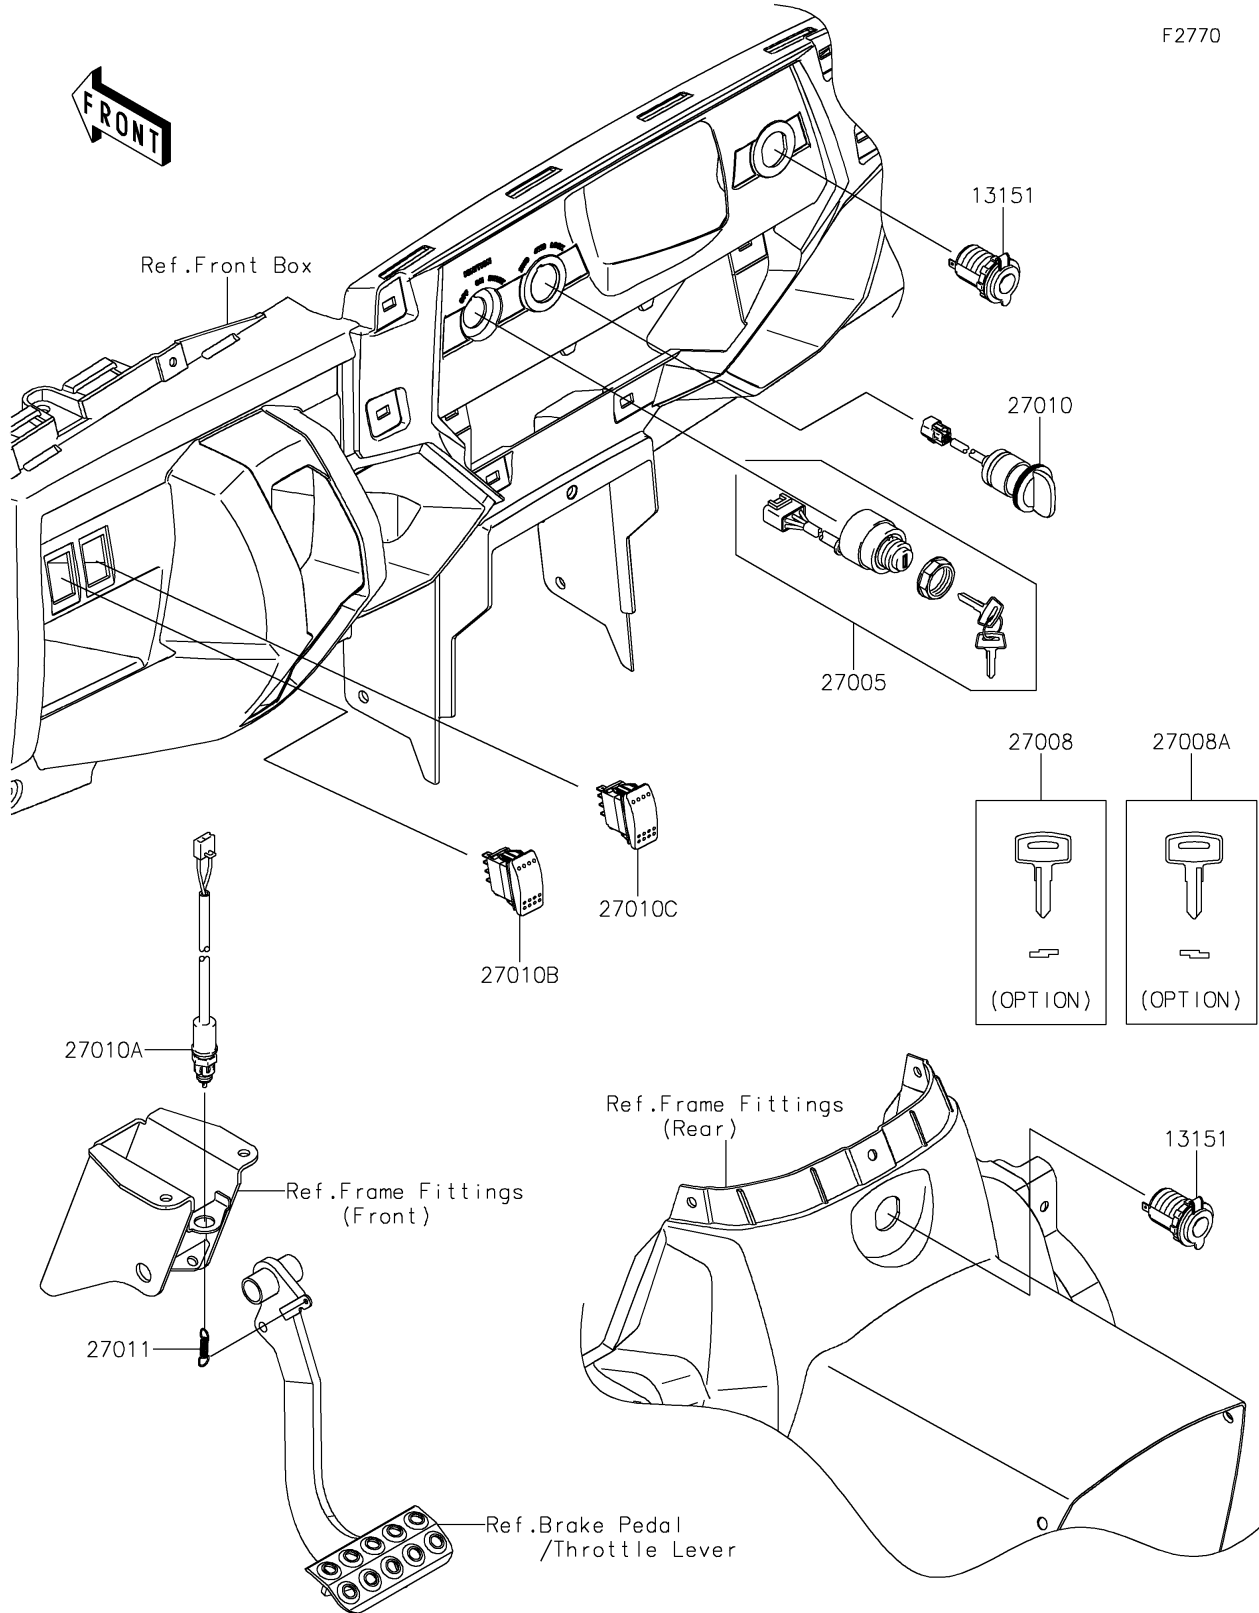

2025 Teryx4 S LE PARTS DIAGRAM

Ignition Switch

F2770

2025 Teryx4 S LE PARTS LIST

Ignition Switch

ITEM NAME	PART NUMBER	QUANTITY
SWITCH-COMP,OUTLET,12V (Ref # 13151)	13151-0556	2
SWITCH-ASSY-IGNITION (Ref # 27005)	27005-0036	1
KEY-LOCK,BLANK (Ref # 27008)	27008-1153	1
KEY-LOCK,BLANK (Ref # 27008A)	27008-1157	1
SWITCH (Ref # 27010)	27010-0706	1
SWITCH,BRAKE (Ref # 27010A)	27010-0724	1
SWITCH,OUTER (Ref # 27010B)	27010-0806	1
SWITCH,INNER (Ref # 27010C)	27010-0807	1
SPRING,BRAKE LAMP SWITCH (Ref # 27011)	27011-006	1