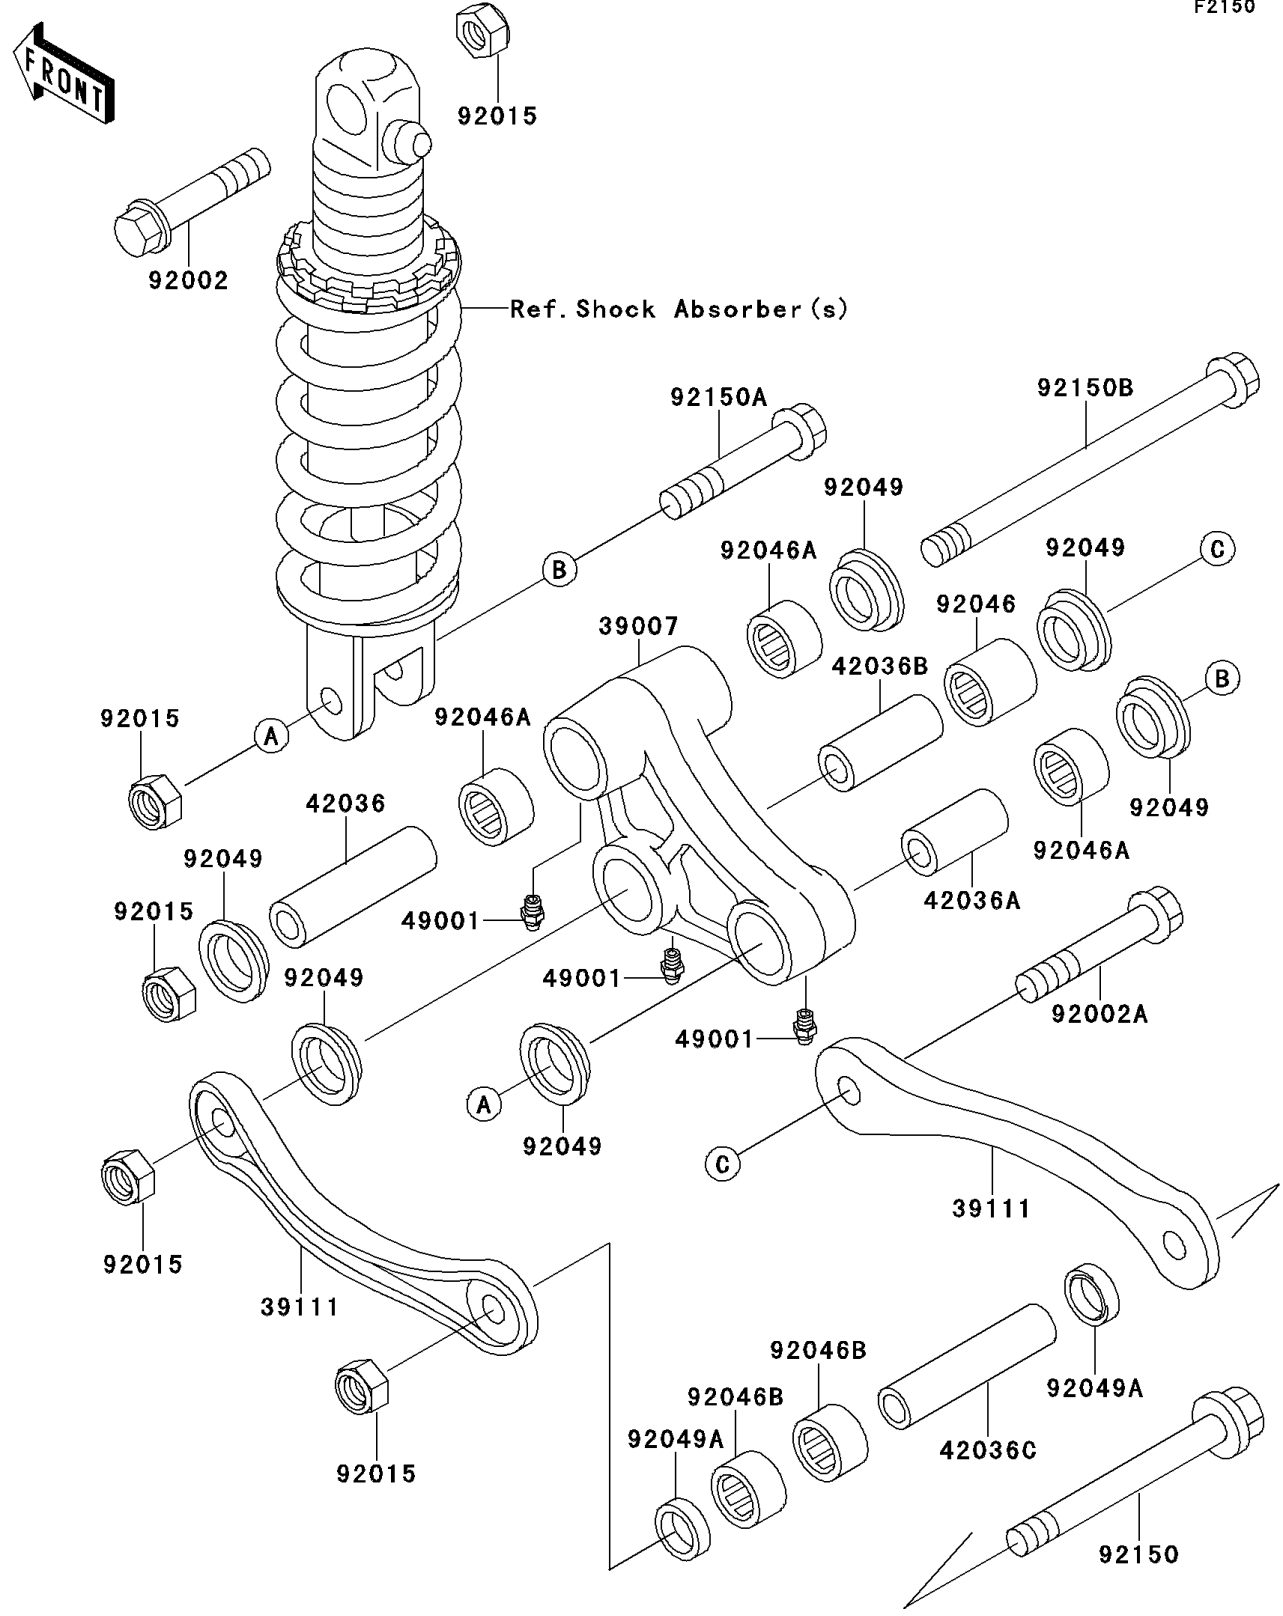

2001 Ninja® ZX™-11 PARTS DIAGRAM

Rear Suspension

F2150

2001 Ninja® ZX™-11 PARTS LIST

Rear Suspension

ITEM NAME	PART NUMBER	QUANTITY
ARM-SUSP,UNI TRAK (Ref # 39007)	39007-1237	1
ROD-TIE,SUSPENSION (Ref # 39111)	39111-1130	2
SLEEVE,ARM,CNT (Ref # 42036)	42036-1079	1
SLEEVE,12.1X20X40 (Ref # 42036A)	42036-1108	1
SLEEVE,12.1X20X50 (Ref # 42036B)	42036-1111	1
SLEEVE,12.1X18X82 (Ref # 42036C)	42036-1231	1
NIPPLE-GREASE (Ref # 49001)	49001-1051	3
BOLT,FLANGED,12X60 (Ref # 92002)	92002-1464	1
BOLT,SUSPENSION ARM,12MM (Ref # 92002A)	92002-1785	1
NUT,LOCK,12MM,BLACK (Ref # 92015)	92015-1190	5
BEARING-NEEDLE,BM202726 (Ref # 92046)	92046-1110	1
BEARING-NEEDLE,BM202715 (Ref # 92046A)	92046-1112	3
BEARING-NEEDLE,18BM2416 (Ref # 92046B)	92046-1144	2
SEAL-OIL,ARM,CNT (Ref # 92049)	92049-1109	6
SEAL-OIL,MHA18244 (Ref # 92049A)	92049-1225	2
BOLT,FLANGED,12X110 (Ref # 92150)	92150-1088	1
BOLT,FLANGED,12X70 (Ref # 92150A)	92150-1115	1
BOLT,FLANGED,12X165 (Ref # 92150B)	92150-1931	1