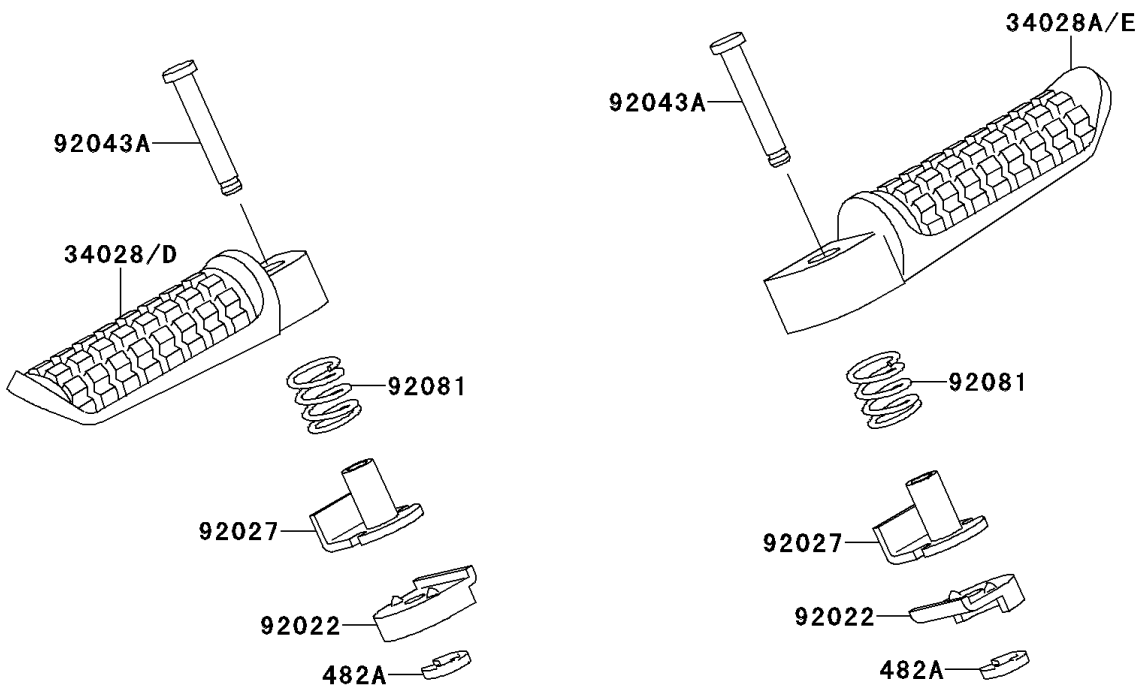

2001 Ninja® ZX™-11 PARTS DIAGRAM

Footrests

F2160

2001 Ninja® ZX™-11 PARTS LIST

Footrests

ITEM NAME	PART NUMBER	QUANTITY
-----------	-------------	----------