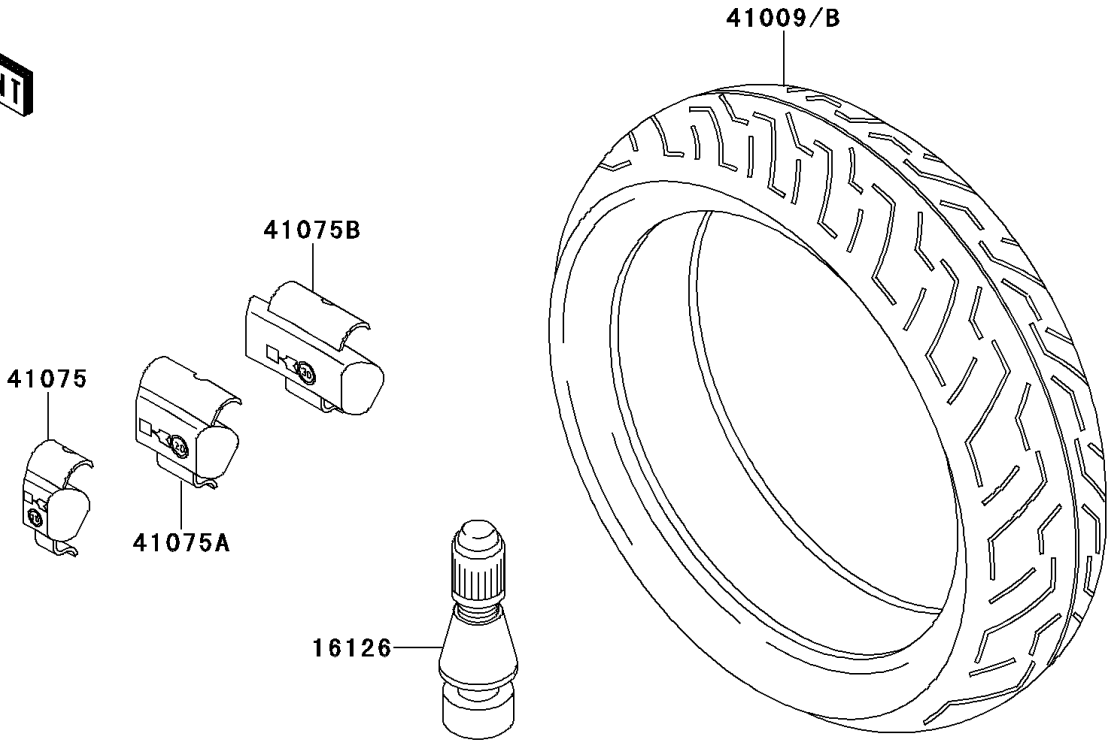

2000 Ninja® ZX™-11 PARTS DIAGRAM

Tires

F2210

2000 Ninja® ZX™ -11 PARTS LIST

Tires

ITEM NAME	PART NUMBER	QUANTITY
VALVE,TIRE (Ref # 16126)	16126-1140	2
TIRE,FR,120/70ZR17(58W),D204FU (Ref # 41009)	41009-1167	1
TIRE,RR,180/55ZR17(73W),D204P (Ref # 41009A)	41009-1169	1
TIRE,FR,120/70ZR17(58W),BT57F (Ref # 41009B)	41009-1330	1
TIRE,RR,180/55ZR17(73W),BT57R (Ref # 41009C)	41009-1331	1
BALANCER-WHEEL,10G,SILVER (Ref # 41075)	41075-1014	AR
BALANCER-WHEEL,20G,SILVER (Ref # 41075A)	41075-1015	AR
BALANCER-WHEEL,30G,SILVER (Ref # 41075B)	41075-1016	AR