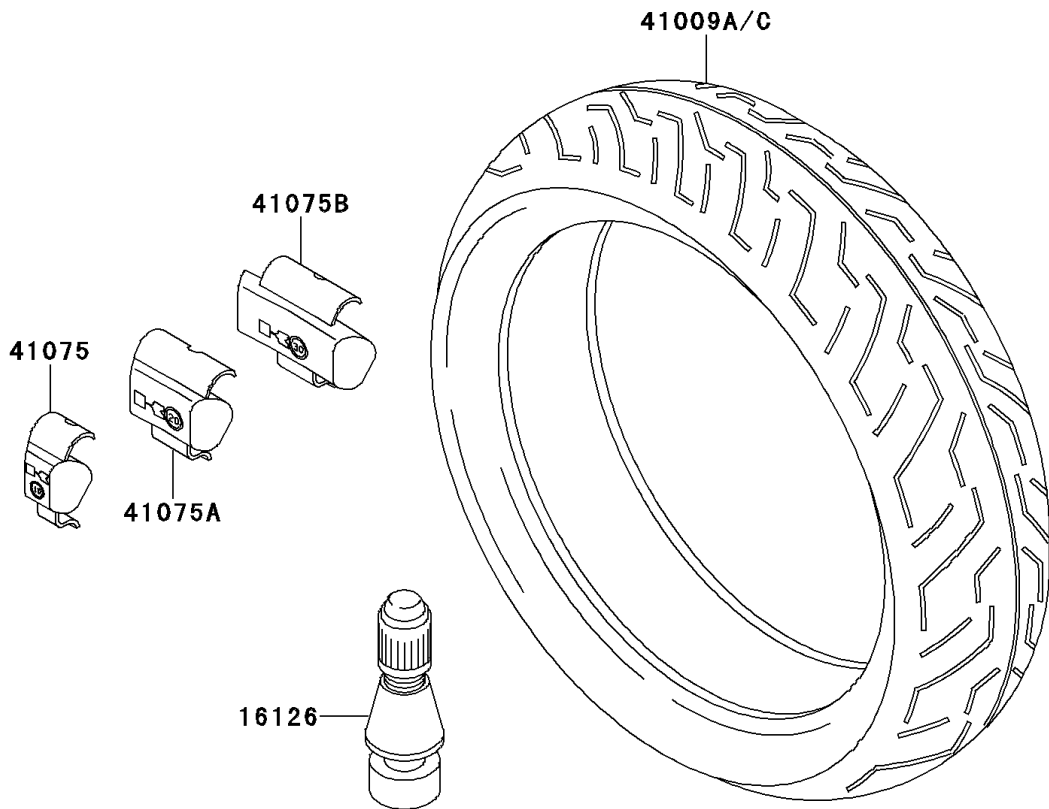

2000 Ninja® ZX™-11 PARTS DIAGRAM

Tires

F2210

2000 Ninja® ZX™ -11 PARTS LIST

Tires

ITEM NAME	PART NUMBER	QUANTITY
VALVE,TIRE (Ref # 16126)	16126-1140	2
TIRE,FR,120/70ZR17(58W),D204FU (Ref # 41009)	41009-1167	1
TIRE,RR,180/55ZR17(73W),D204P (Ref # 41009A)	41009-1169	1
TIRE,FR,120/70ZR17(58W),BT57F (Ref # 41009B)	41009-1330	1
TIRE,RR,180/55ZR17(73W),BT57R (Ref # 41009C)	41009-1331	1
BALANCER-WHEEL,10G,SILVER (Ref # 41075)	41075-1014	AR
BALANCER-WHEEL,20G,SILVER (Ref # 41075A)	41075-1015	AR
BALANCER-WHEEL,30G,SILVER (Ref # 41075B)	41075-1016	AR