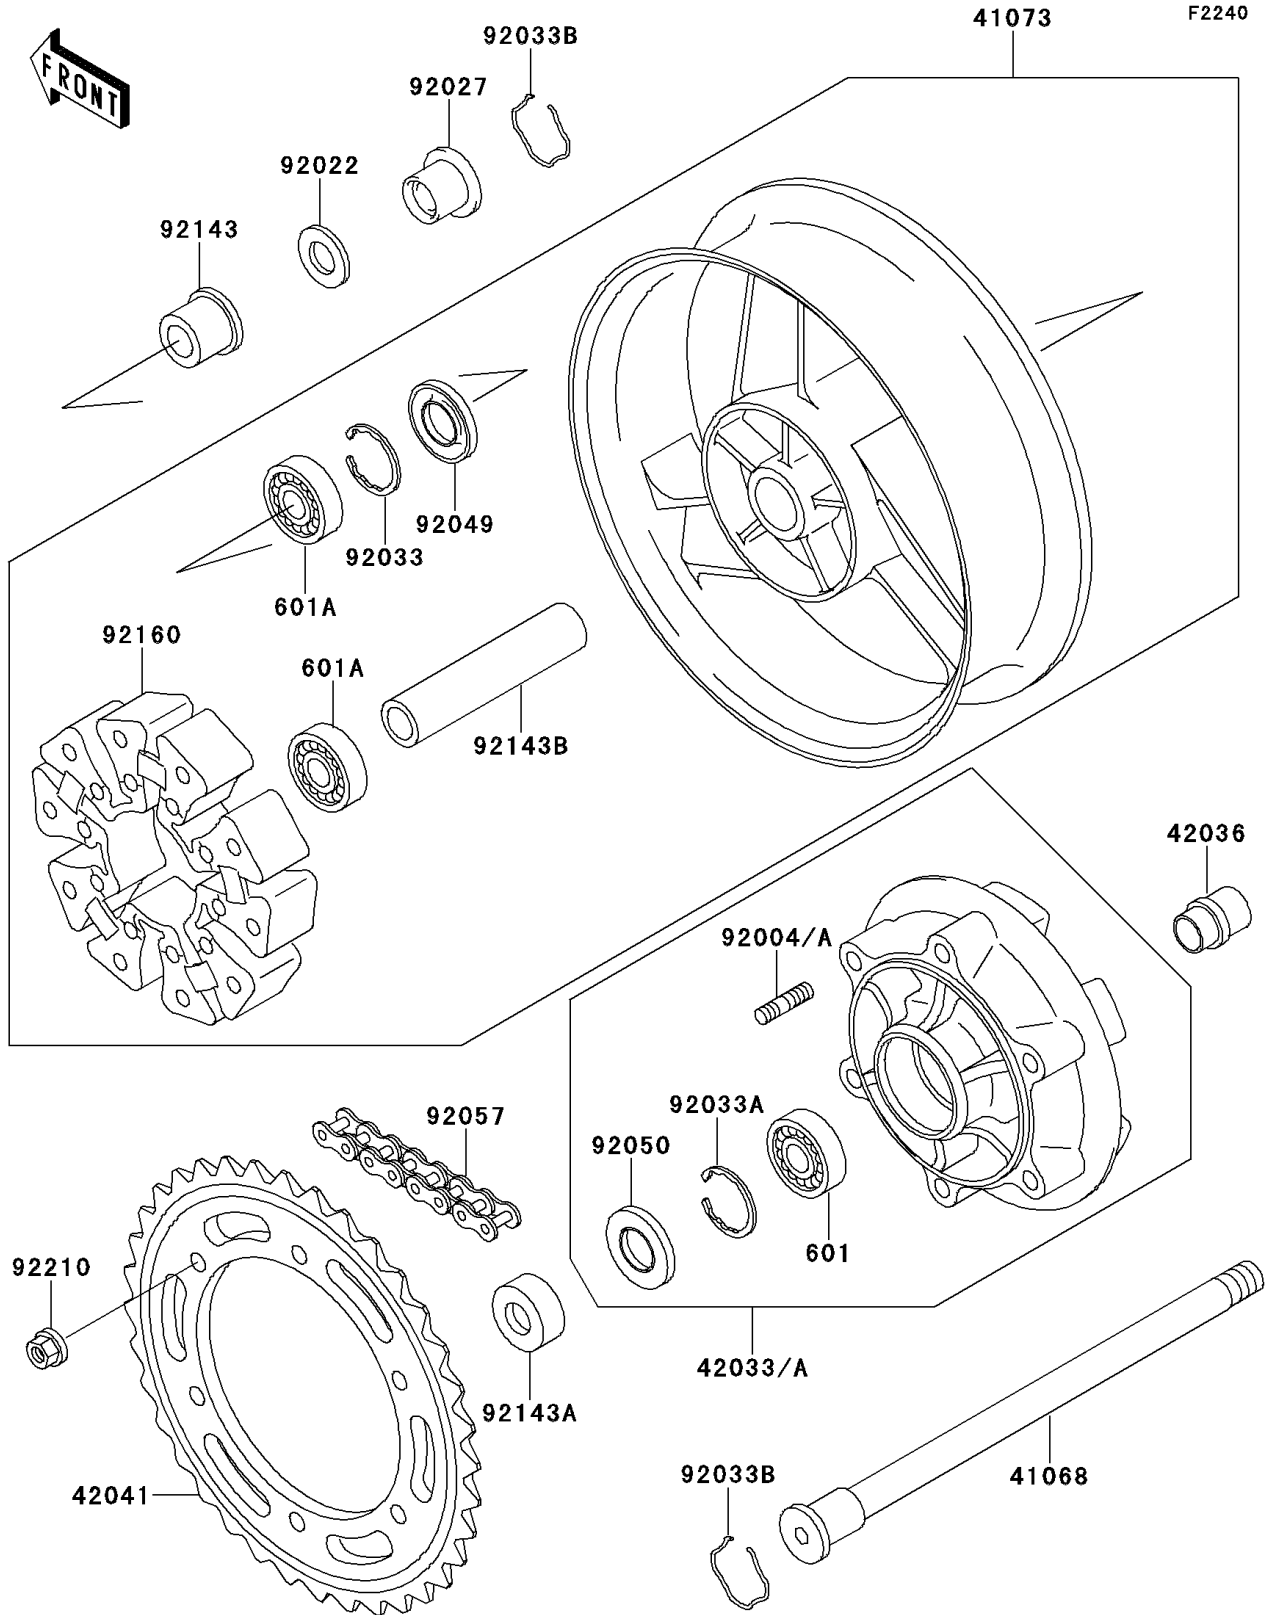

2001 Ninja® ZX™-11 PARTS DIAGRAM

Rear Wheel/Chain

2001 Ninja® ZX™-11 PARTS LIST

Rear Wheel/Chain

ITEM NAME	PART NUMBER	QUANTITY
BEARING-BALL,#6206UUC3 (Ref # 601)	601B6206UU	1
BEARING-BALL,#6304UUC3 (Ref # 601A)	601B6304UU	2
AXLE,RR (Ref # 41068)	41068-1354	1
WHEEL-ASSY,RR,C.GRAY (Ref # 41073)	41073-1555-JD	1
COUPLING-ASSY,RR HUB,C.GRAY (Ref # 42033A)	42033-1208-EZ	1
SLEEVE,RR AXLE,L=45 (Ref # 42036)	42036-1302	1
SPROCKET-HUB,45T (Ref # 42041)	42041-1283	1
STUD,10X24 (Ref # 92004A)	92004-1276	6
WASHER,23X32X2.3 (Ref # 92022)	92022-1618	1
COLLAR,RR AXLE,L=28 (Ref # 92027)	92027-1810	1
RING-SNAP,52MM (Ref # 92033)	92033-1043	1
RING-SNAP,62MM (Ref # 92033A)	92033-1044	1
RING-SNAP,RR AXLE (Ref # 92033B)	92033-1156	2
SEAL-OIL,28X52X5 (Ref # 92049)	92049-1061	1
SEAL-OIL,AJN40627 (Ref # 92050)	92050-027	1
CHAIN,DRIVE,EK50ZV-XX110L (Ref # 92057)	92057-1368	1
COLLAR,L=23 (Ref # 92143)	92143-1042	1
COLLAR,RR AXLE,L=12 (Ref # 92143A)	92143-1385	1
COLLAR,REAR AXLE,L=116 (Ref # 92143B)	92143-1390	1
DAMPER,SHOCK,RR HUB (Ref # 92160)	92160-1911	1
NUT,10MM (Ref # 92210)	92210-1258	6