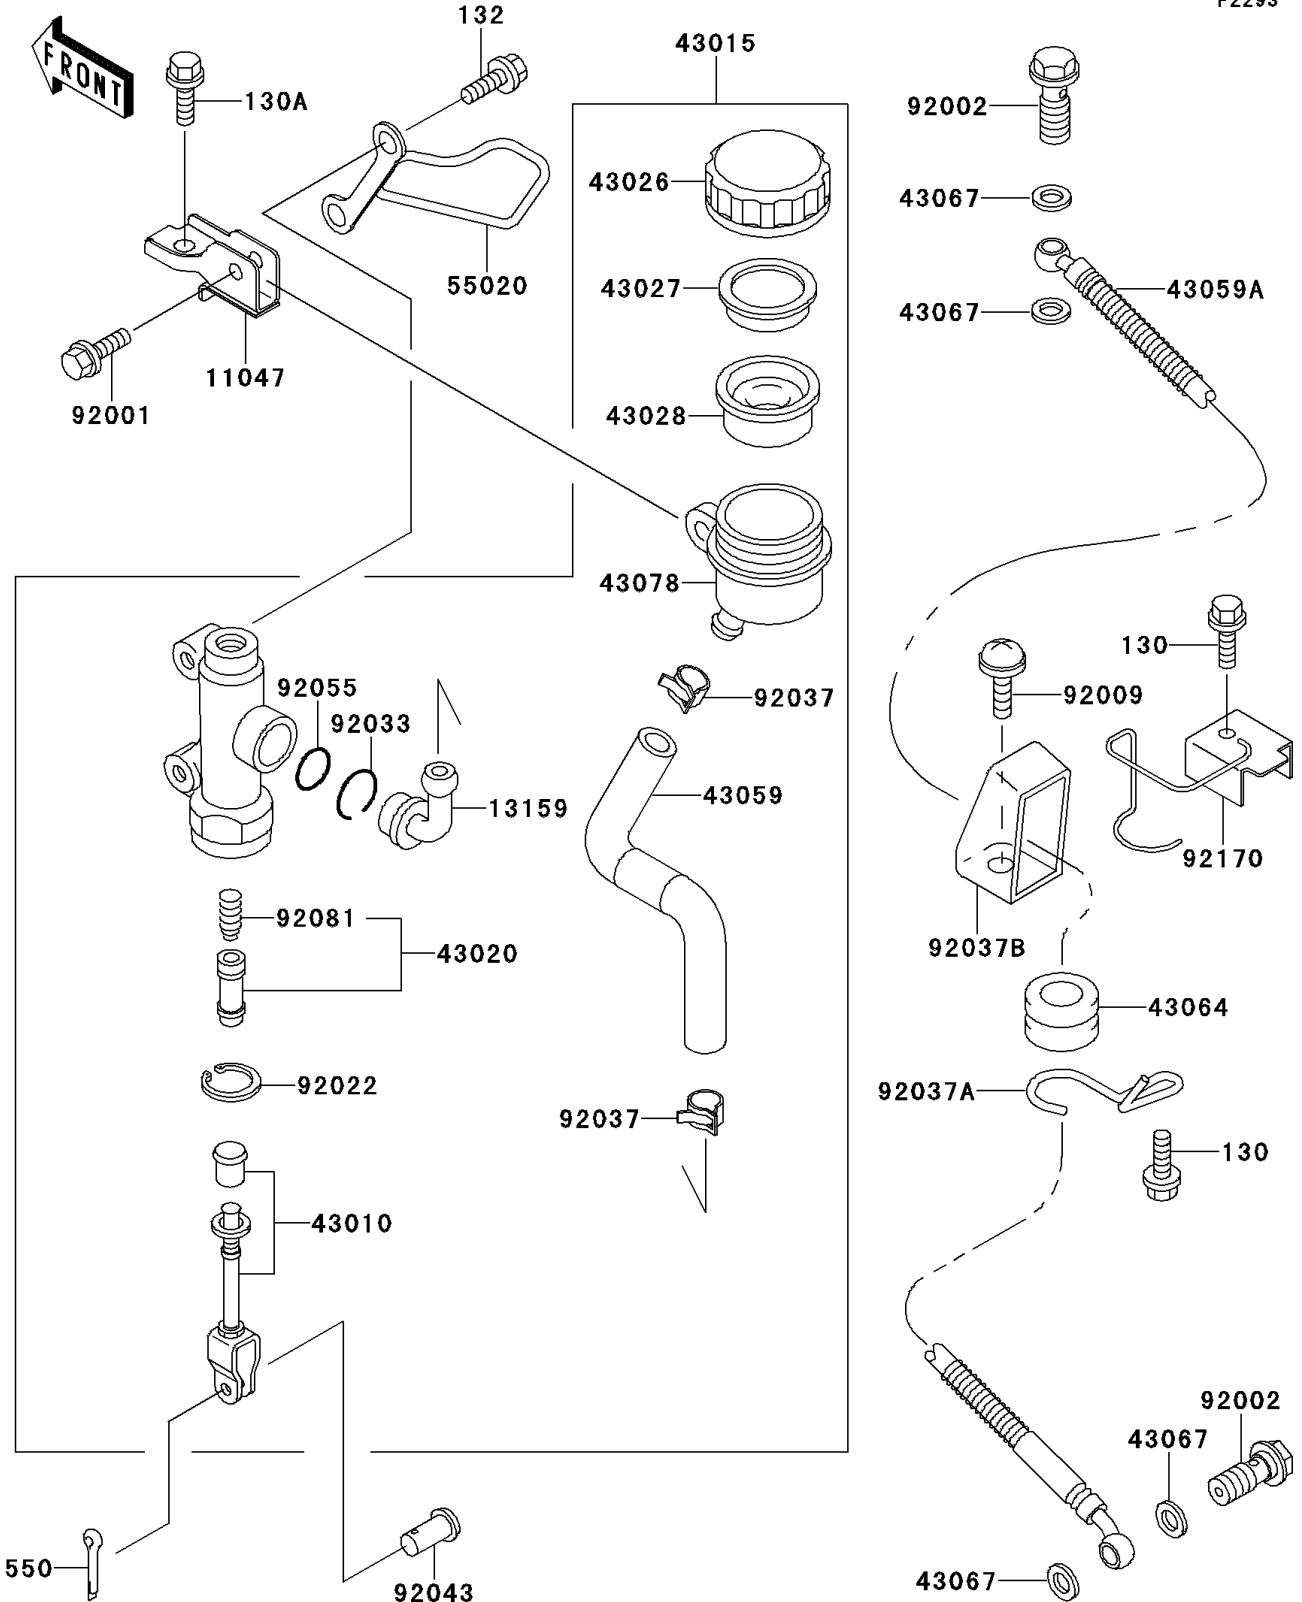

# 1999 Ninja® ZX™-11 PARTS DIAGRAM

Rear Master Cylinder

F2293

# 1999 Ninja® ZX™-11 PARTS LIST

## Rear Master Cylinder

ITEM NAME	PART NUMBER	QUANTITY
BOLT-FLANGED (Ref # 130)	130J0610	2
BOLT-FLANGED,6X14,BLACK (Ref # 130A)	130J0614	1
BOLT-FLANGED-SMALL (Ref # 132)	132E0835	2
PIN-COTTER,2.0X15 (Ref # 550)	550D2015	1
BRACKET,RESERVOIR TANK (Ref # 11047)	11047-1963	1
CONNECTOR,RR MASTER CYLINDER (Ref # 13159)	13159-1052	1
ROD-ASSY-BRAKE (Ref # 43010)	43010-1055	1
CYLINDER-ASSY-MASTER,RR (Ref # 43015)	43015-1531	1
PISTON-COMP-BRAKE (Ref # 43020)	43020-1057	1
CAP-BRAKE (Ref # 43026)	43026-1051	1
PLATE-DIAPHRAGM (Ref # 43027)	43027-1051	1
DIAPHRAGM,MASTER CYLINDER (Ref # 43028)	43028-1057	1
HOSE-BRAKE,RR MASTER CYLINDER (Ref # 43059)	43059-1755	1
HOSE-BRAKE,RR (Ref # 43059A)	43059-1834	1
GROMMET,HOSE CLAMP (Ref # 43064)	43064-007	1
WASHER,10.5X15X1.5 (Ref # 43067)	43067-001	4
RESERVOIR,RR MASTER CYLINDER (Ref # 43078)	43078-1165	1
GUARD,RR MASTER CYLINDER (Ref # 55020)	55020-1494	1
BOLT,6X20 (Ref # 92001)	92001-1460	1
BOLT,OIL,L=23 (Ref # 92002)	92002-1888	2
SCREW,6X14 (Ref # 92009)	92009-1288	1
WASHER,CIRCRIP (Ref # 92022)	92022-1601	1
RING-SNAP,20.5MM (Ref # 92033)	92033-1186	1
CLAMP,BRAKE HOSE (Ref # 92037)	92037-1547	2
CLAMP,HOSE (Ref # 92037A)	92037-1834	1
CLAMP,HOSE (Ref # 92037B)	92037-1896	1
PIN,8MM (Ref # 92043)	92043-1303	1
RING-O,MASTER CYLINDER (Ref # 92055)	92055-1251	1
SPRING,MASTER CYLINDER (Ref # 92081)	92081-1737	1

# 1999 Ninja® ZX™-11 PARTS LIST

Rear Master Cylinder

ITEM NAME	PART NUMBER	QUANTITY
CLAMP,HOSE (Ref # 92170)	92170-1339	1