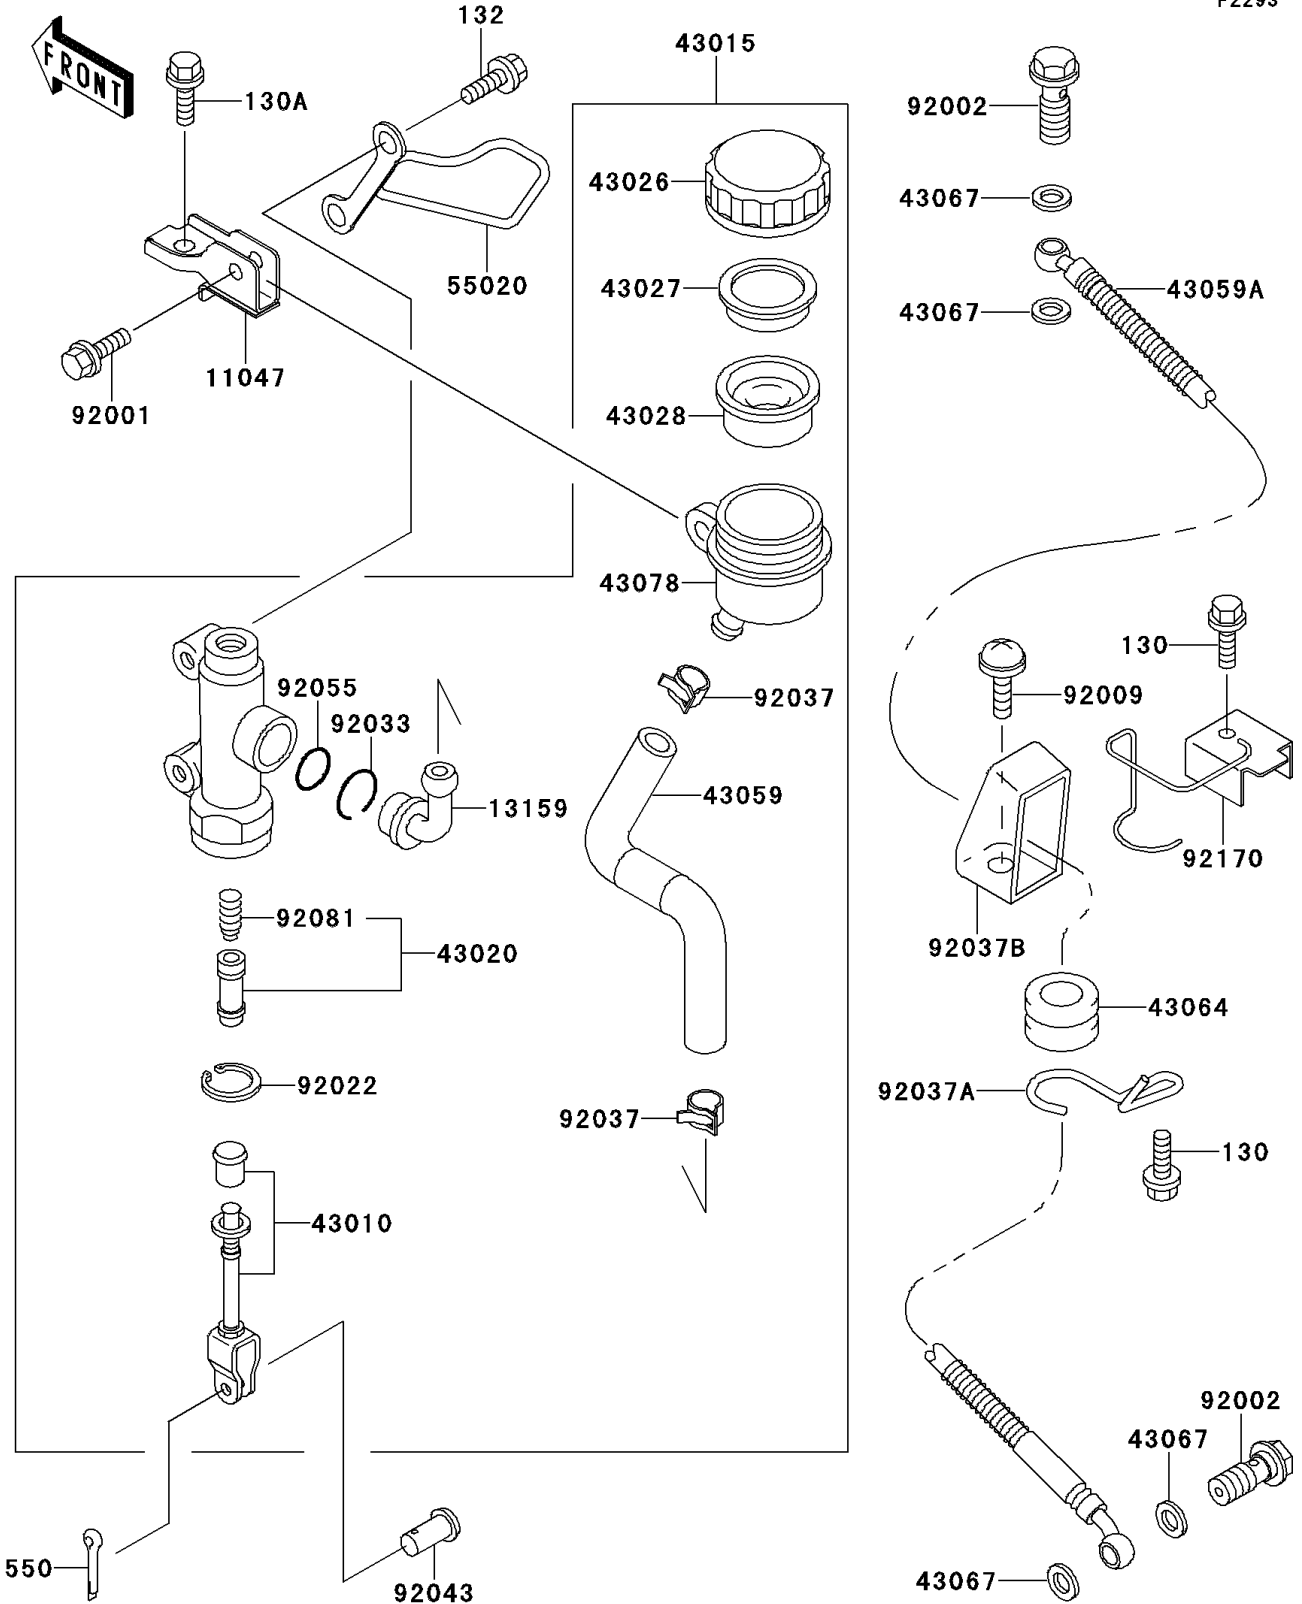

# 2000 Ninja® ZX™-11 PARTS DIAGRAM

## Rear Master Cylinder

F2293

### Rear Master Cylinder

ITEM NAME	PART NUMBER	QUANTITY
BOLT-FLANGED (Ref # 130)	130J0610	2
BOLT-FLANGED,6X14,BLACK (Ref # 130A)	130J0614	1
BOLT-FLANGED-SMALL (Ref # 132)	132E0835	2
PIN-COTTER,2.0X15 (Ref # 550)	550D2015	1
BRACKET,RESERVOIR TANK (Ref # 11047)	11047-1963	1
CONNECTOR,RR MASTER CYLINDER (Ref # 13159)	13159-1052	1
ROD-ASSY-BRAKE (Ref # 43010)	43010-1055	1
CYLINDER-ASSY-MASTER,RR (Ref # 43015)	43015-1531	1
PISTON-COMP-BRAKE (Ref # 43020)	43020-1057	1
CAP-BRAKE (Ref # 43026)	43026-1051	1
PLATE-DIAPHRAGM (Ref # 43027)	43027-1051	1
DIAPHRAGM,MASTER CYLINDER (Ref # 43028)	43028-1057	1
HOSE-BRAKE,RR MASTER CYLINDER (Ref # 43059)	43059-1755	1
HOSE-BRAKE,RR (Ref # 43059A)	43059-1834	1
GROMMET,HOSE CLAMP (Ref # 43064)	43064-007	1
WASHER,10.5X15X1.5 (Ref # 43067)	43067-001	4
RESERVOIR,RR MASTER CYLINDER (Ref # 43078)	43078-1165	1
GUARD,RR MASTER CYLINDER (Ref # 55020)	55020-1494	1
BOLT,6X20 (Ref # 92001)	92001-1460	1
BOLT,OIL,L=23 (Ref # 92002)	92002-1888	2
SCREW,6X14 (Ref # 92009)	92009-1288	1
WASHER,CIRCRIP (Ref # 92022)	92022-1601	1
RING-SNAP,20.5MM (Ref # 92033)	92033-1186	1
CLAMP,BRAKE HOSE (Ref # 92037)	92037-1547	2
CLAMP,HOSE (Ref # 92037A)	92037-1834	1
CLAMP,HOSE (Ref # 92037B)	92037-1896	1
PIN,8MM (Ref # 92043)	92043-1303	1
RING-O,MASTER CYLINDER (Ref # 92055)	92055-1251	1
SPRING,MASTER CYLINDER (Ref # 92081)	92081-1737	1

## 2000 Ninja® ZX™ -11 PARTS LIST

Rear Master Cylinder

ITEM NAME	PART NUMBER	QUANTITY
CLAMP,HOSE (Ref # 92170)	92170-1339	1