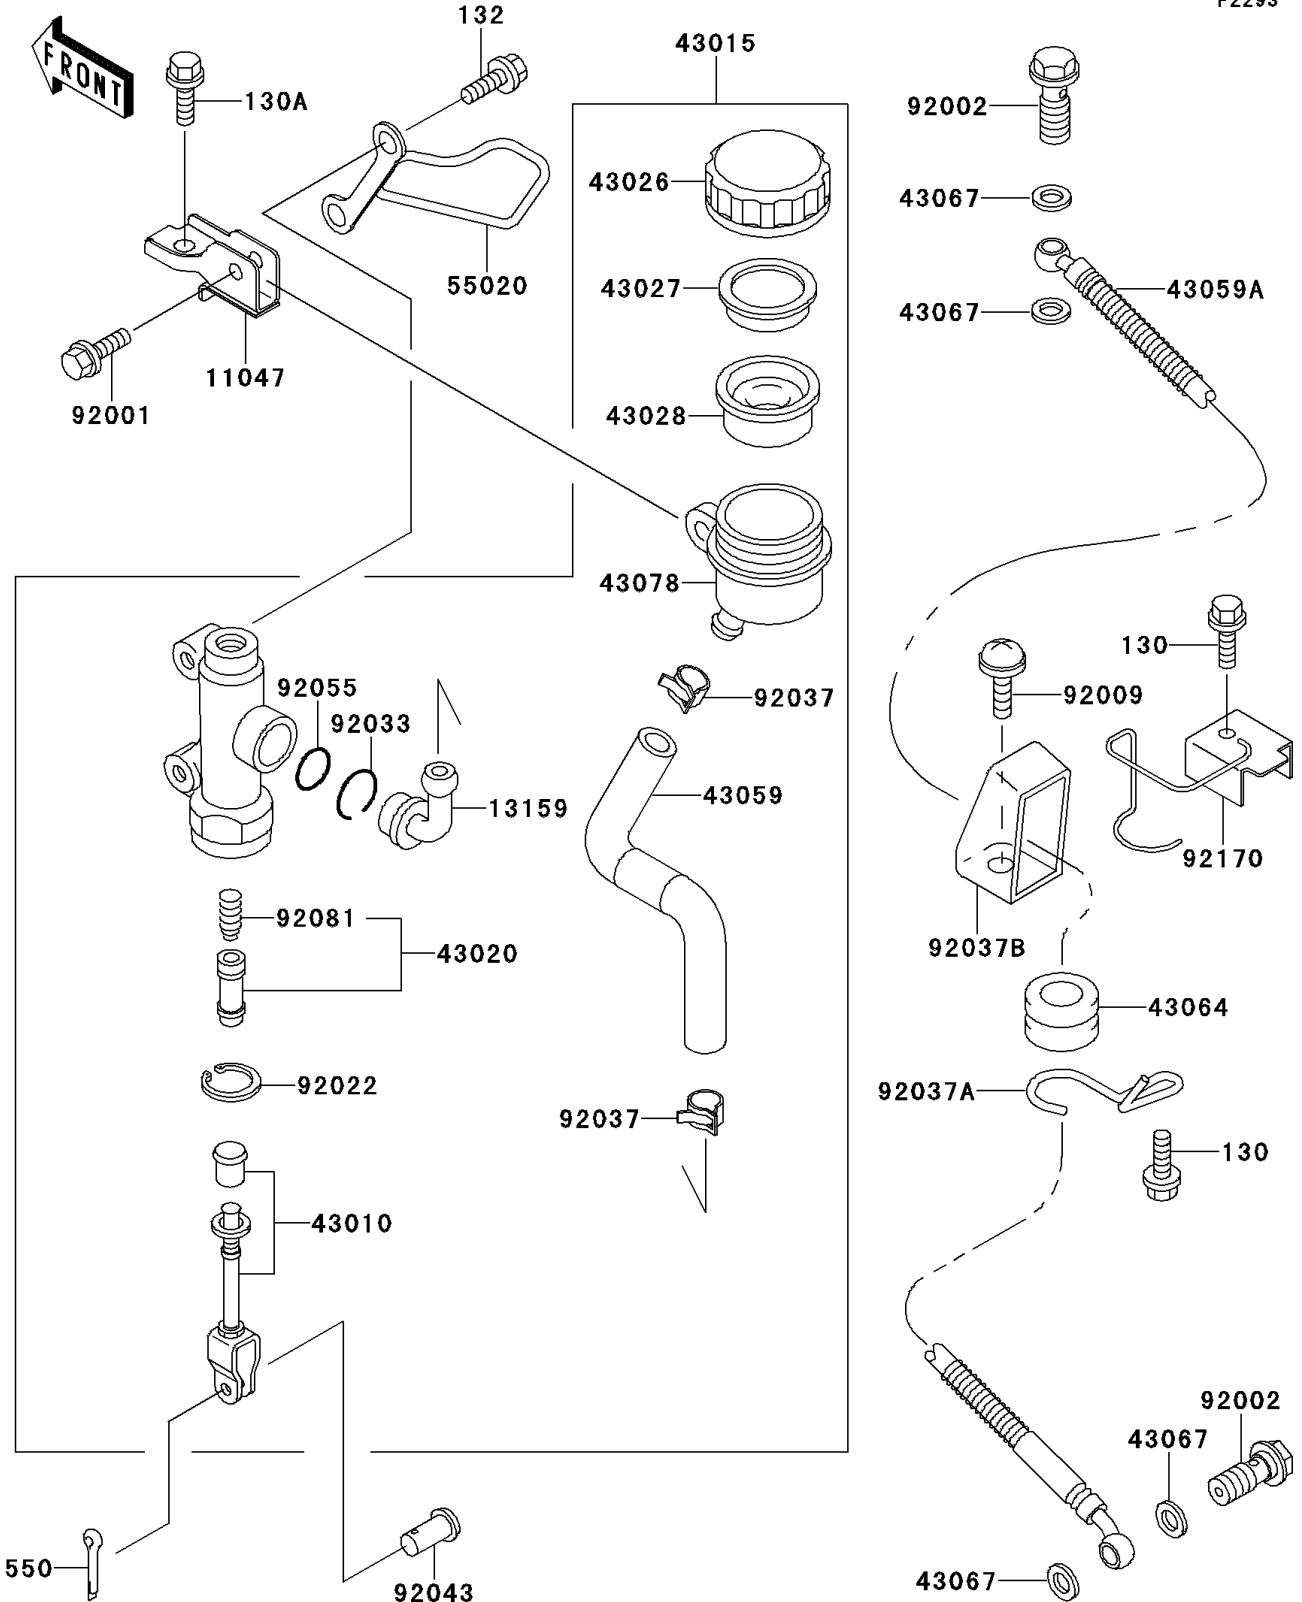

2001 Ninja® ZX™-11 PARTS DIAGRAM

Rear Master Cylinder

F2293

2001 Ninja® ZX™-11 PARTS LIST

Rear Master Cylinder

ITEM NAME	PART NUMBER	QUANTITY
BOLT-FLANGED (Ref # 130)	130J0610	2
BOLT-FLANGED,6X14,BLACK (Ref # 130A)	130J0614	1
BOLT-FLANGED-SMALL (Ref # 132)	132E0835	2
PIN-COTTER,2.0X15 (Ref # 550)	550D2015	1
BRACKET,RESERVOIR TANK (Ref # 11047)	11047-1963	1
CONNECTOR,RR MASTER CYLINDER (Ref # 13159)	13159-1052	1
ROD-ASSY-BRAKE (Ref # 43010)	43010-1055	1
CYLINDER-ASSY-MASTER,RR (Ref # 43015)	43015-1531	1
PISTON-COMP-BRAKE (Ref # 43020)	43020-1057	1
CAP-BRAKE (Ref # 43026)	43026-1051	1
PLATE-DIAPHRAGM (Ref # 43027)	43027-1051	1
DIAPHRAGM,MASTER CYLINDER (Ref # 43028)	43028-1057	1
HOSE-BRAKE,RR MASTER CYLINDER (Ref # 43059)	43059-1755	1
HOSE-BRAKE,RR (Ref # 43059A)	43059-1834	1
GROMMET,HOSE CLAMP (Ref # 43064)	43064-007	1
WASHER,10.5X15X1.5 (Ref # 43067)	43067-001	4
RESERVOIR,RR MASTER CYLINDER (Ref # 43078)	43078-1165	1
GUARD,RR MASTER CYLINDER (Ref # 55020)	55020-1494	1
BOLT,6X20 (Ref # 92001)	92001-1460	1
BOLT,OIL,L=23 (Ref # 92002)	92002-1888	2
SCREW,6X14 (Ref # 92009)	92009-1288	1
WASHER,CIRCRIP (Ref # 92022)	92022-1601	1
RING-SNAP,20.5MM (Ref # 92033)	92033-1186	1
CLAMP,BRAKE HOSE (Ref # 92037)	92037-1547	2
CLAMP,HOSE (Ref # 92037A)	92037-1834	1
CLAMP,HOSE (Ref # 92037B)	92037-1896	1
PIN,8MM (Ref # 92043)	92043-1303	1
RING-O,MASTER CYLINDER (Ref # 92055)	92055-1251	1
SPRING,MASTER CYLINDER (Ref # 92081)	92081-1737	1

2001 Ninja® ZX™-11 PARTS LIST

Rear Master Cylinder

ITEM NAME	PART NUMBER	QUANTITY
CLAMP,HOSE (Ref # 92170)	92170-1339	1