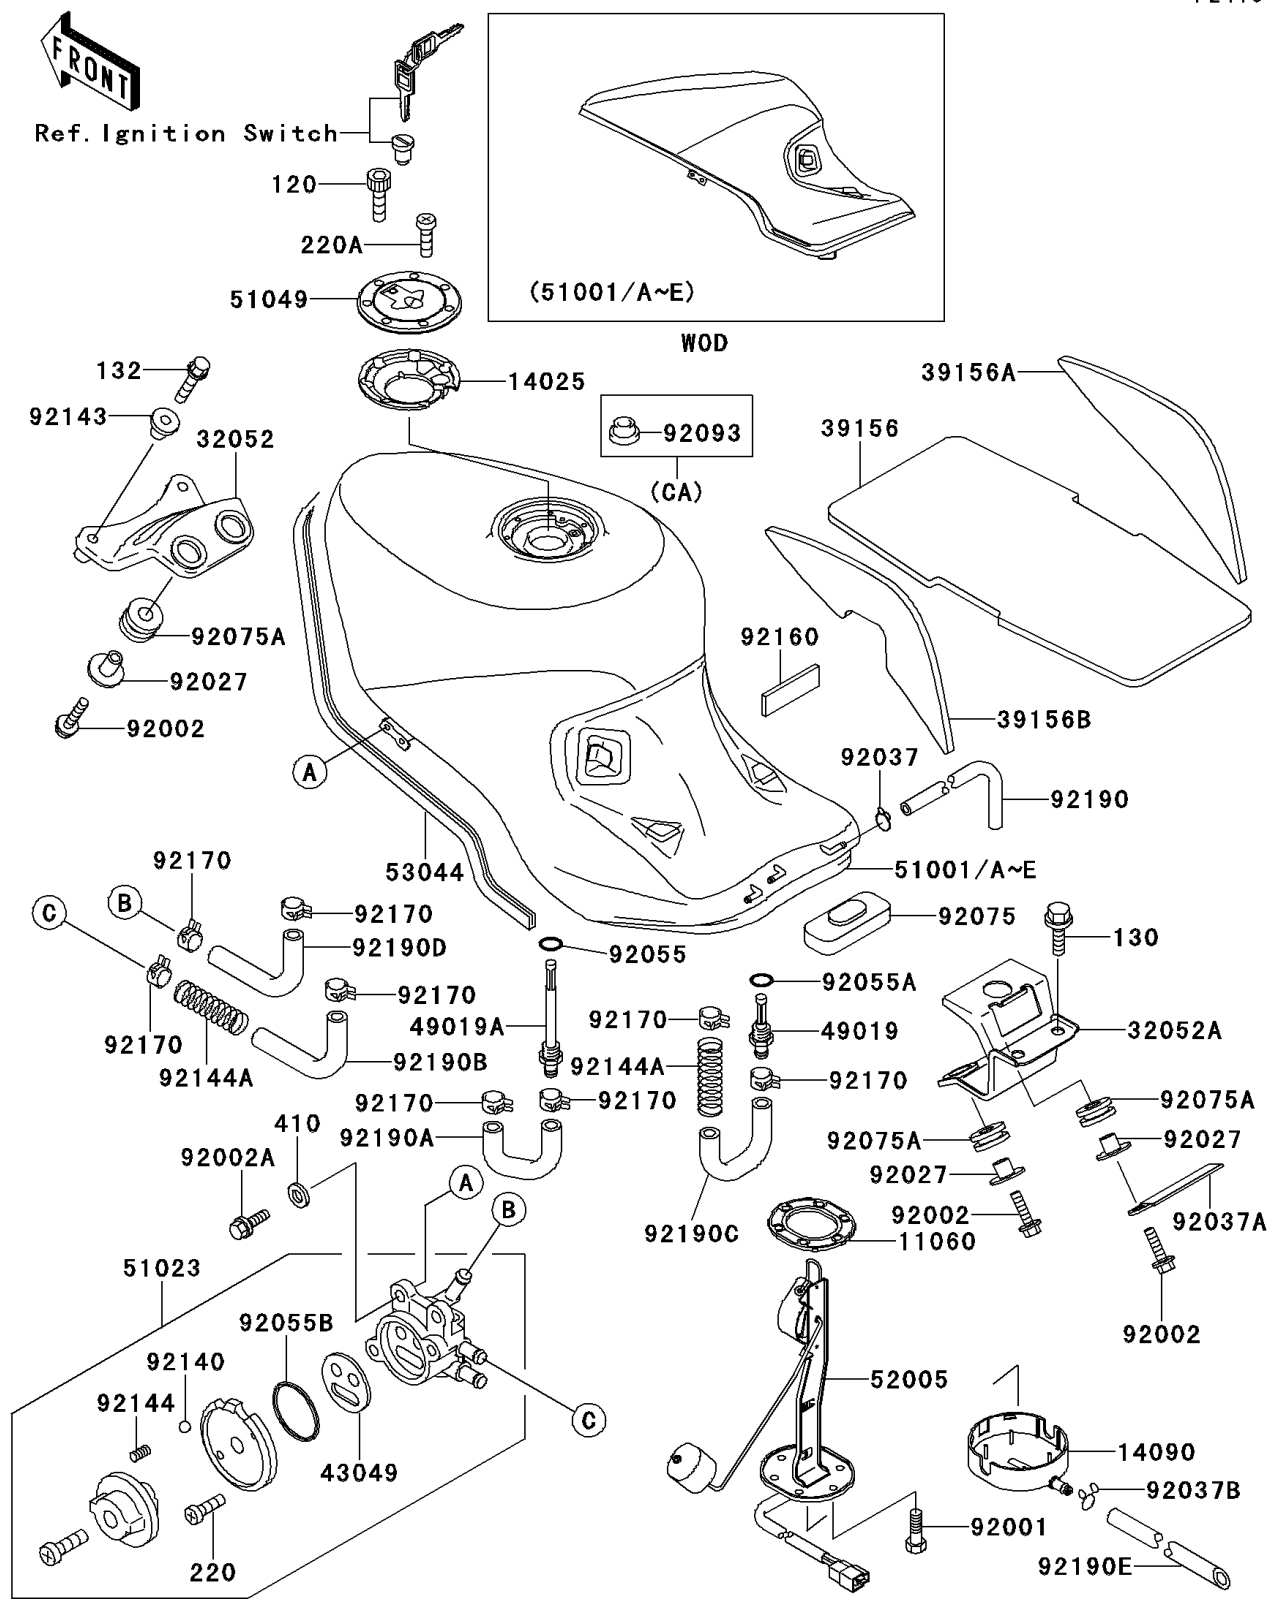

2000 Ninja® ZX™-11 PARTS DIAGRAM

Fuel Tank

F2410

2000 Ninja® ZX™ -11 PARTS LIST

Fuel Tank

ITEM NAME	PART NUMBER	QUANTITY
GASKET,FUEL GAUGE (Ref # 11060)	11060-1337	1
COVER,TANK CAP (Ref # 14025)	14025-1913	1
COVER,FUEL GAUGE (Ref # 14090)	14090-1310	1
BRACKET-TANK,FR (Ref # 32052)	32052-1370	1
BRACKET-TANK,RR (Ref # 32052A)	32052-1371	1
PAD,FUEL TANK,CNT (Ref # 39156)	39156-1334	1
PAD,FUEL TANK,RH (Ref # 39156A)	39156-1335	1
PAD,FUEL TANK,LH (Ref # 39156B)	39156-1336	1
PACKING,TAP VALVE (Ref # 43049)	43049-1066	1
FILTER-FUEL (Ref # 49019)	49019-1070	1
FILTER-FUEL,"ON" (Ref # 49019A)	49019-1076	1
TAP-ASSY,FUEL (Ref # 51023)	51023-1195	1
CAP-TANK,FUEL (Ref # 51049)	51049-1079	1
BOLT-SOCKET (Ref # 120)	120S0512	7
BOLT-FLANGED,8X20 (Ref # 130)	130J0820	2
BOLT-FLANGED-SMALL (Ref # 132)	132J0635	2
SCREW-PAN-CROS (Ref # 220)	220B0308	2
SCREW-PAN-CROS (Ref # 220A)	220C0508	1
WASHER-PLAIN-SMALL,6MM,BLACK (Ref # 410)	410F0600	2
GAUGE,FUEL (Ref # 52005)	52005-1114	1
TRIM,L=1930 (Ref # 53044)	53044-1268	1
BOLT,FUEL GAUGE (Ref # 92001)	92001-1069	6
BOLT,6X20 (Ref # 92002)	92002-1237	4
BOLT,6X14 (Ref # 92002A)	92002-1700	2
COLLAR,L=13.1 (Ref # 92027)	92027-251	4
CLAMP,TUBE (Ref # 92037)	92037-010	1
CLAMP,WIRING HARNESS,L=60 (Ref # 92037A)	92037-1069	1
CLAMP,TUBE (Ref # 92037B)	92037-147	1
RING-O,ID=9.5 (Ref # 92055)	92055-1386	1