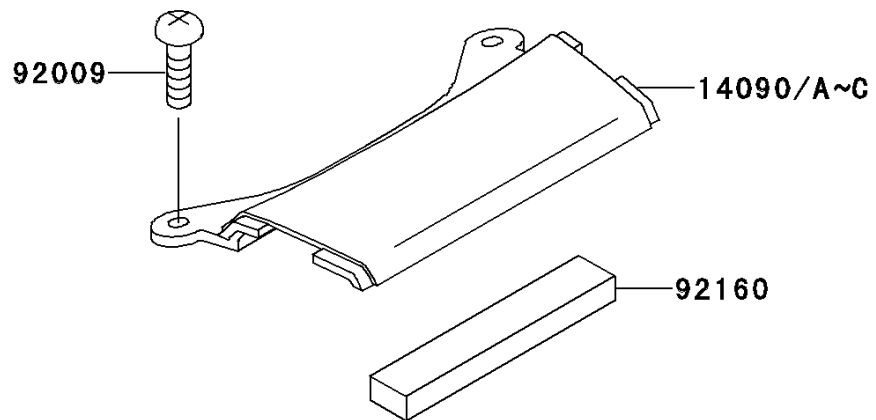

# 2000 Ninja® ZX™-11 PARTS DIAGRAM

Seat

F2510

### Seat

ITEM NAME	PART NUMBER	QUANTITY
SEAT-ASSY,DUAL,BLACK (Ref # 53001)	53001-1690-MA	1
LEATHER,SEAT,BLACK (Ref # 53003)	53003-1271-MA	1
SCREW,6X18,BLACK (Ref # 92009)	92009-1181	2
DAMPER (Ref # 92160)	92160-1430	1
COVER,TAIL,C.W.RED (Ref # 14090)	14090-1280-H3	1
COVER,TAIL,C.W.RED (Ref # 14090B)	14090-1280-TF	1