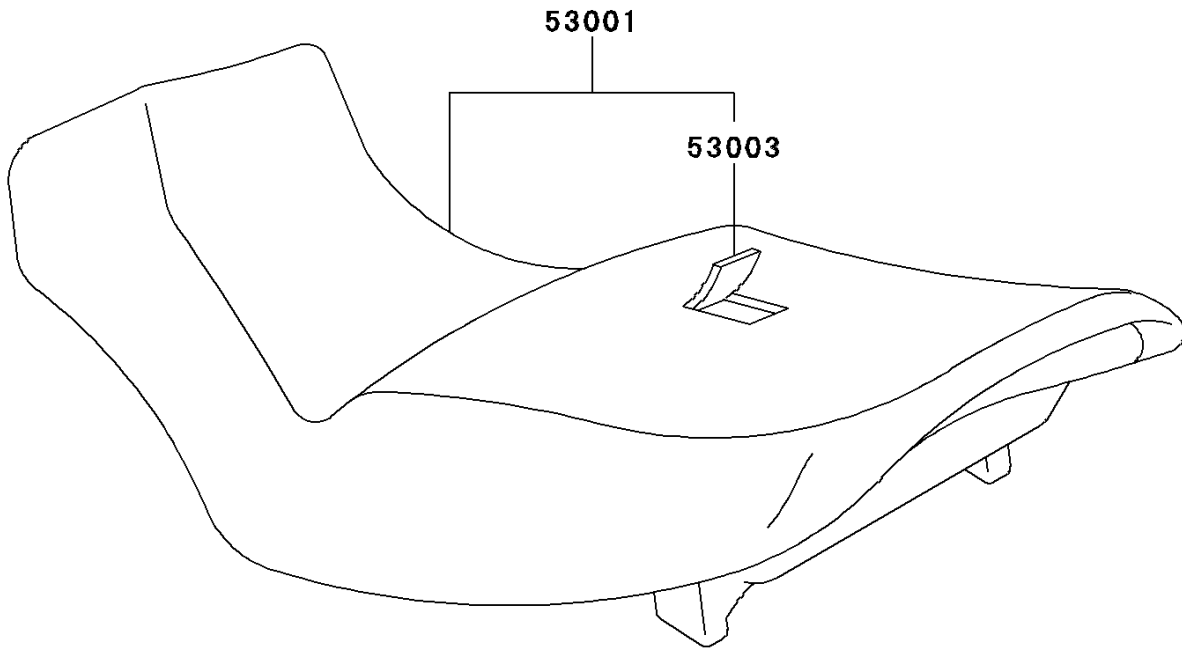

# 2000 Ninja® ZX™-11 PARTS DIAGRAM

Seat

F2510

## 2000 Ninja® ZX™ -11 PARTS LIST

### Seat

ITEM NAME	PART NUMBER	QUANTITY
SEAT-ASSY,DUAL,BLACK (Ref # 53001)	53001-1690-MA	1
LEATHER,SEAT,BLACK (Ref # 53003)	53003-1271-MA	1
SCREW,6X18,BLACK (Ref # 92009)	92009-1181	2
DAMPER (Ref # 92160)	92160-1430	1
COVER,TAIL,C.W.RED (Ref # 14090)	14090-1280-H3	1
COVER,TAIL,C.W.RED (Ref # 14090B)	14090-1280-TF	1