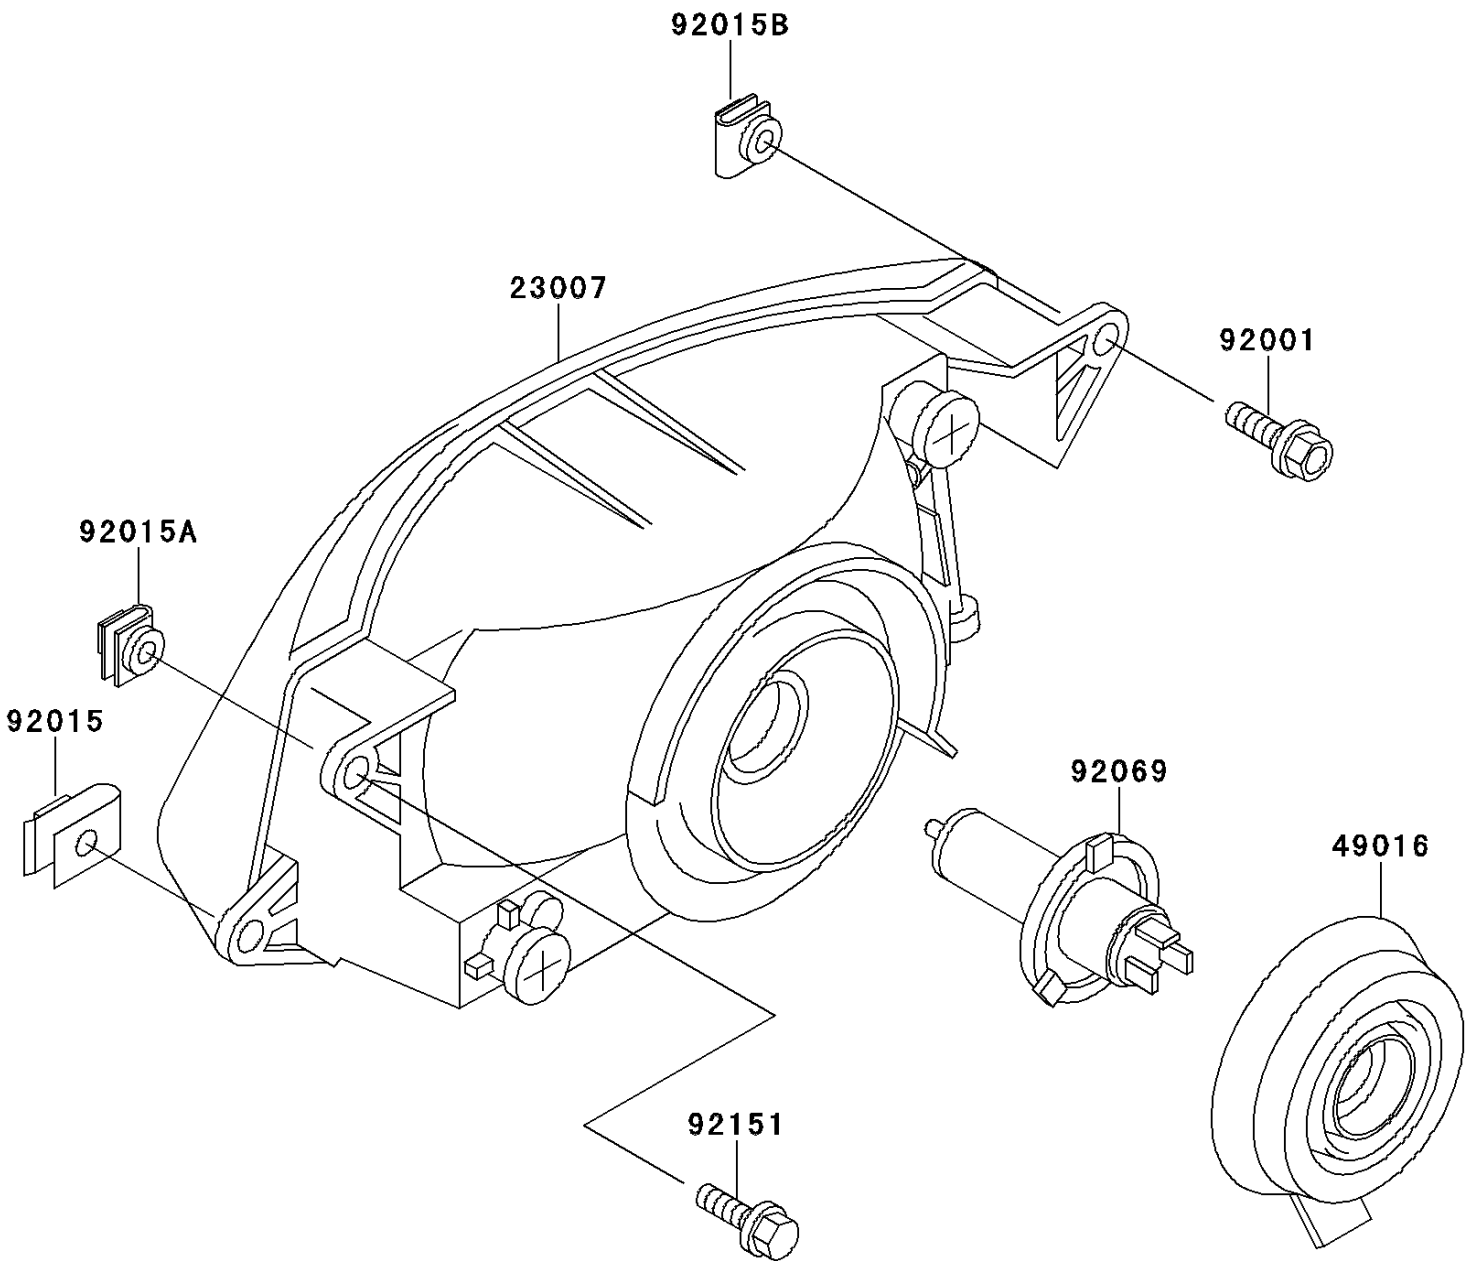

2000 Ninja® ZX™-11 PARTS DIAGRAM

Headlight(s)

F2710

2000 Ninja® ZX™ -11 PARTS LIST

Headlight(s)

ITEM NAME	PART NUMBER	QUANTITY
LENS-COMP,HEAD LAMP (Ref # 23007)	23007-1297	1
COVER-SEAL,HEAD LAMP SOCKET (Ref # 49016)	49016-1137	1
BOLT,6X30 (Ref # 92001)	92001-1776	1
NUT,6MM (Ref # 92015)	92015-1094	2
NUT,CLIP,6MM (Ref # 92015A)	92015-1788	1
NUT,CLIP,6MM (Ref # 92015B)	92015-1917	1
BULB,12V 60/55W,H4 (Ref # 92069)	92069-1002	1
BOLT,6X25 (Ref # 92151)	92151-1241	3