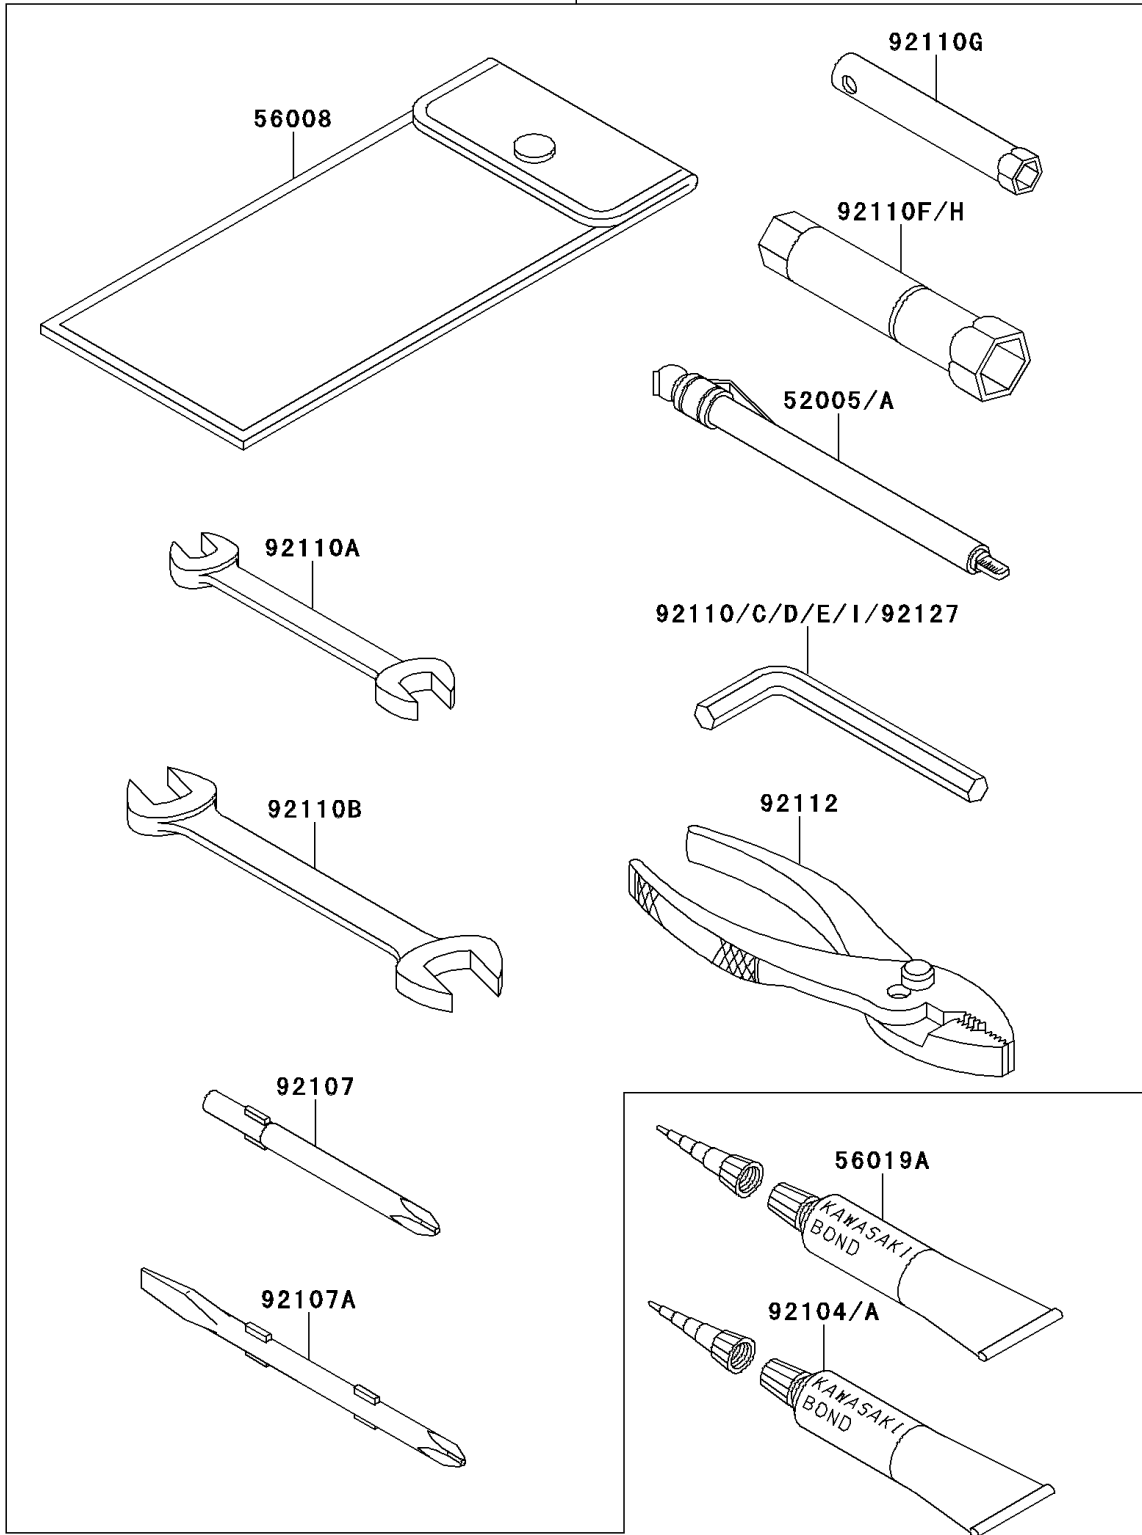

1999 Ninja® ZX™-11 PARTS DIAGRAM

Owner's Tools

56007/A

F2810

1999 Ninja® ZX™-11 PARTS LIST

Owner's Tools

ITEM NAME	PART NUMBER	QUANTITY
GAUGE,AIR,3.5KG/CM2 (Ref # 52005)	52005-1031	1
TOOL-KIT (Ref # 56007)	56007-1381	1
BAG,TOOL (Ref # 56008)	56008-006	1
THREE BOND TB1211,HT/RS,WHITE (Ref # 56019A)	56019-120	1
GASKET-LIQUID,TUBE,100G,BLACK (Ref # 92104)	92104-1003	1
GASKET-LIQUID,SILVER TB1216 (Ref # 92104A)	92104-1063	AR
TOOL-DRIVER,#3PHILLIPS (Ref # 92107)	92107-1002	1
TOOL-DRIVER,#2PHILLIPS&SLOT (Ref # 92107A)	92107-1052	1
TOOL-WRENCH,ALLEN,5MM (Ref # 92110)	92110-1015	1
TOOL-WRENCH,OPEN END,10X12 (Ref # 92110A)	92110-1038	1
TOOL-WRENCH,OPEN END,14X17 (Ref # 92110B)	92110-1045	1
TOOL-WRENCH,ALLEN,12MM (Ref # 92110C)	92110-1104	1
TOOL-WRENCH,ALLEN,8MM (Ref # 92110D)	92110-1108	1
TOOL-WRENCH,ALLEN,3MM (Ref # 92110E)	92110-1140	1
TOOL-WRENCH,BOX,16MM (Ref # 92110F)	92110-1145	1
TOOL-WRENCH,BOX,8MM (Ref # 92110G)	92110-1174	1
TOOL-WRENCH,BOX,10&12MM (Ref # 92110H)	92110-1175	1
TOOL-WRENCH,ALLEN,4MM (Ref # 92110I)	92110-3703	1
TOOL-PLIERS (Ref # 92112)	92112-003	1
TOOL-WRENCH,ALLEN,6MM (Ref # 92127)	92127-003	1