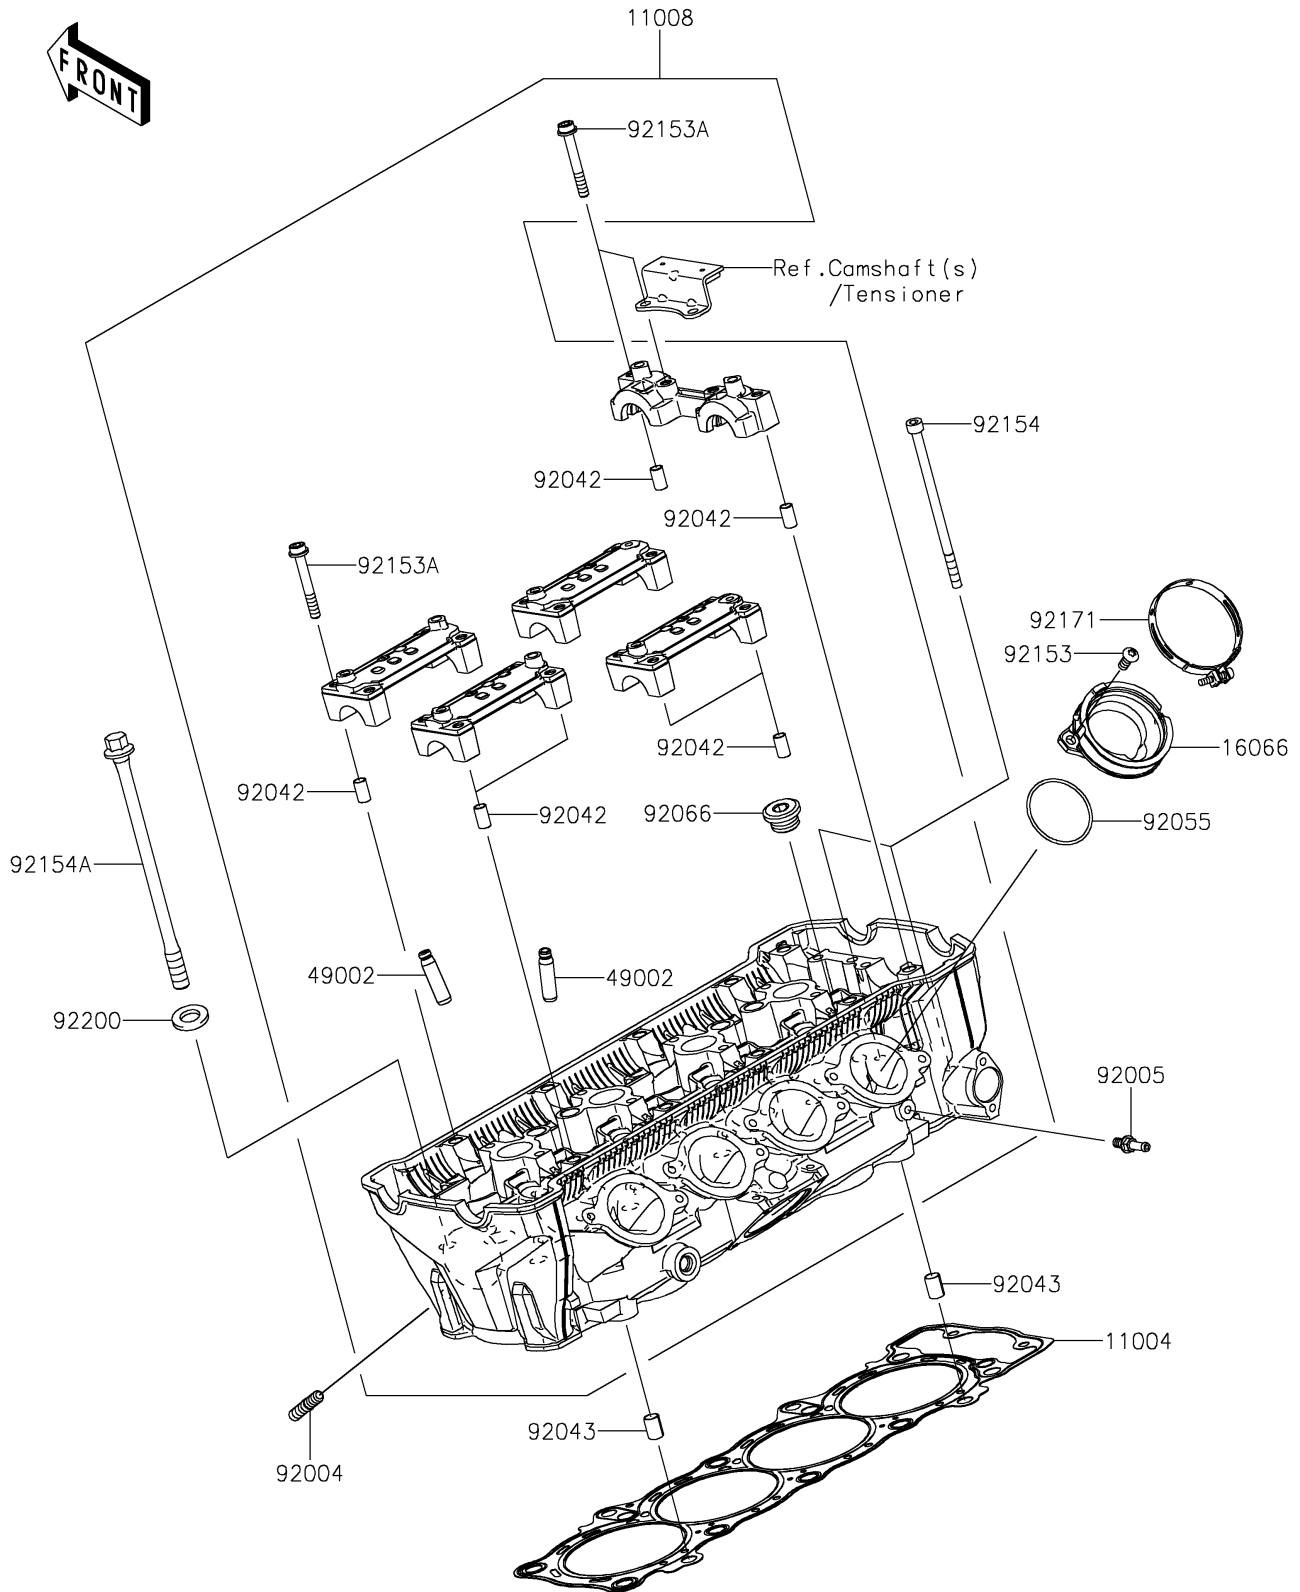

2022 NINJA® 1000SX PARTS DIAGRAM

Cylinder Head

E1111

2022 NINJA® 1000SX PARTS LIST

Cylinder Head

ITEM NAME	PART NUMBER	QUANTITY
GASKET-HEAD (Ref # 11004)	11004-0781	1
HEAD-COMP-CYLINDER (Ref # 11008)	11008-0973	1
HOLDER-THROTTLE BODY (Ref # 16066)	16066-0012	4
GUIDE-VALVE (Ref # 49002)	49002-0009	16
STUD (Ref # 92004)	92004-0050	8
FITTING (Ref # 92005)	92005-0826	1
PIN,DOWEL,6.3X8X14 (Ref # 92042)	92042-007	10
PIN,8.2X10X14 (Ref # 92043)	92043-1264	2
RING-O,42X1.9 (Ref # 92055)	92055-1536	4
PLUG,18X10 (Ref # 92066)	92066-0832	5
BOLT,TORX,6X14 (Ref # 92153)	92153-0406	8
BOLT,SOCKET,6X45 (Ref # 92153A)	92153-0656	20
BOLT,SOCKET,6X115 (Ref # 92154)	92154-0205	2
BOLT,FLANGED,10X165 (Ref # 92154A)	92154-2638	10
CLAMP,60MM (Ref # 92171)	92171-0729	4
WASHER,10.2X18.4X1.8 (Ref # 92200)	92200-1691	10