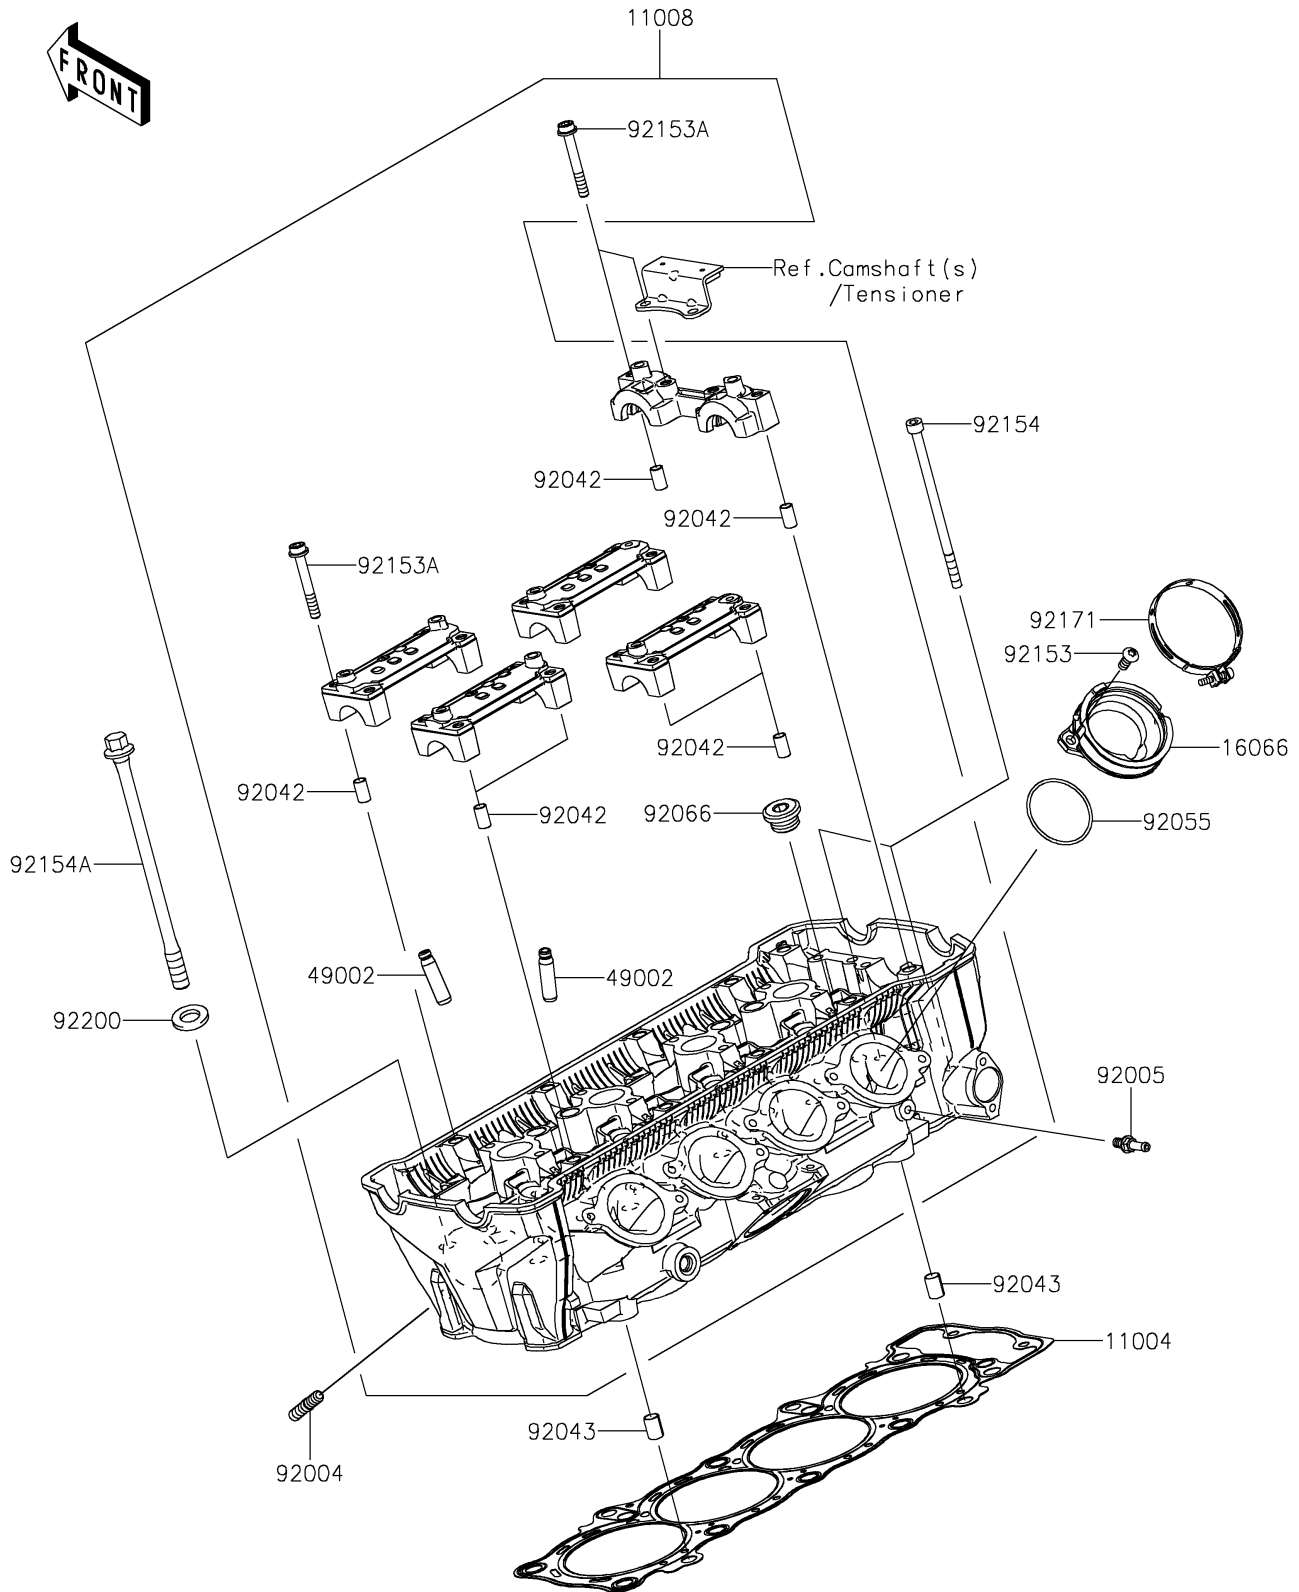

2024 NINJA® 1000SX ABS PARTS DIAGRAM

Cylinder Head

E1111

2024 NINJA® 1000SX ABS PARTS LIST

Cylinder Head

ITEM NAME	PART NUMBER	QUANTITY
GASKET-HEAD (Ref # 11004)	11004-0781	1
HEAD-COMP-CYLINDER (Ref # 11008)	11008-0973	1
HOLDER-THROTTLE BODY (Ref # 16066)	16066-0012	4
GUIDE-VALVE (Ref # 49002)	49002-0009	16
STUD (Ref # 92004)	92004-0050	8
FITTING (Ref # 92005)	92005-0826	1
PIN,DOWEL,6.3X8X14 (Ref # 92042)	92042-007	10
PIN,8.2X10X14 (Ref # 92043)	92043-1264	2
RING-O,42X1.9 (Ref # 92055)	92055-1536	4
PLUG,18X10 (Ref # 92066)	92066-0832	5
BOLT,TORX,6X14 (Ref # 92153)	92153-0406	8
BOLT,SOCKET,6X45 (Ref # 92153A)	92153-0656	20
BOLT,SOCKET,6X115 (Ref # 92154)	92154-0205	2
BOLT,FLANGED,10X165 (Ref # 92154A)	92154-2638	10
CLAMP,60MM (Ref # 92171)	92171-0729	4
WASHER,10.2X18.4X1.8 (Ref # 92200)	92200-1691	10