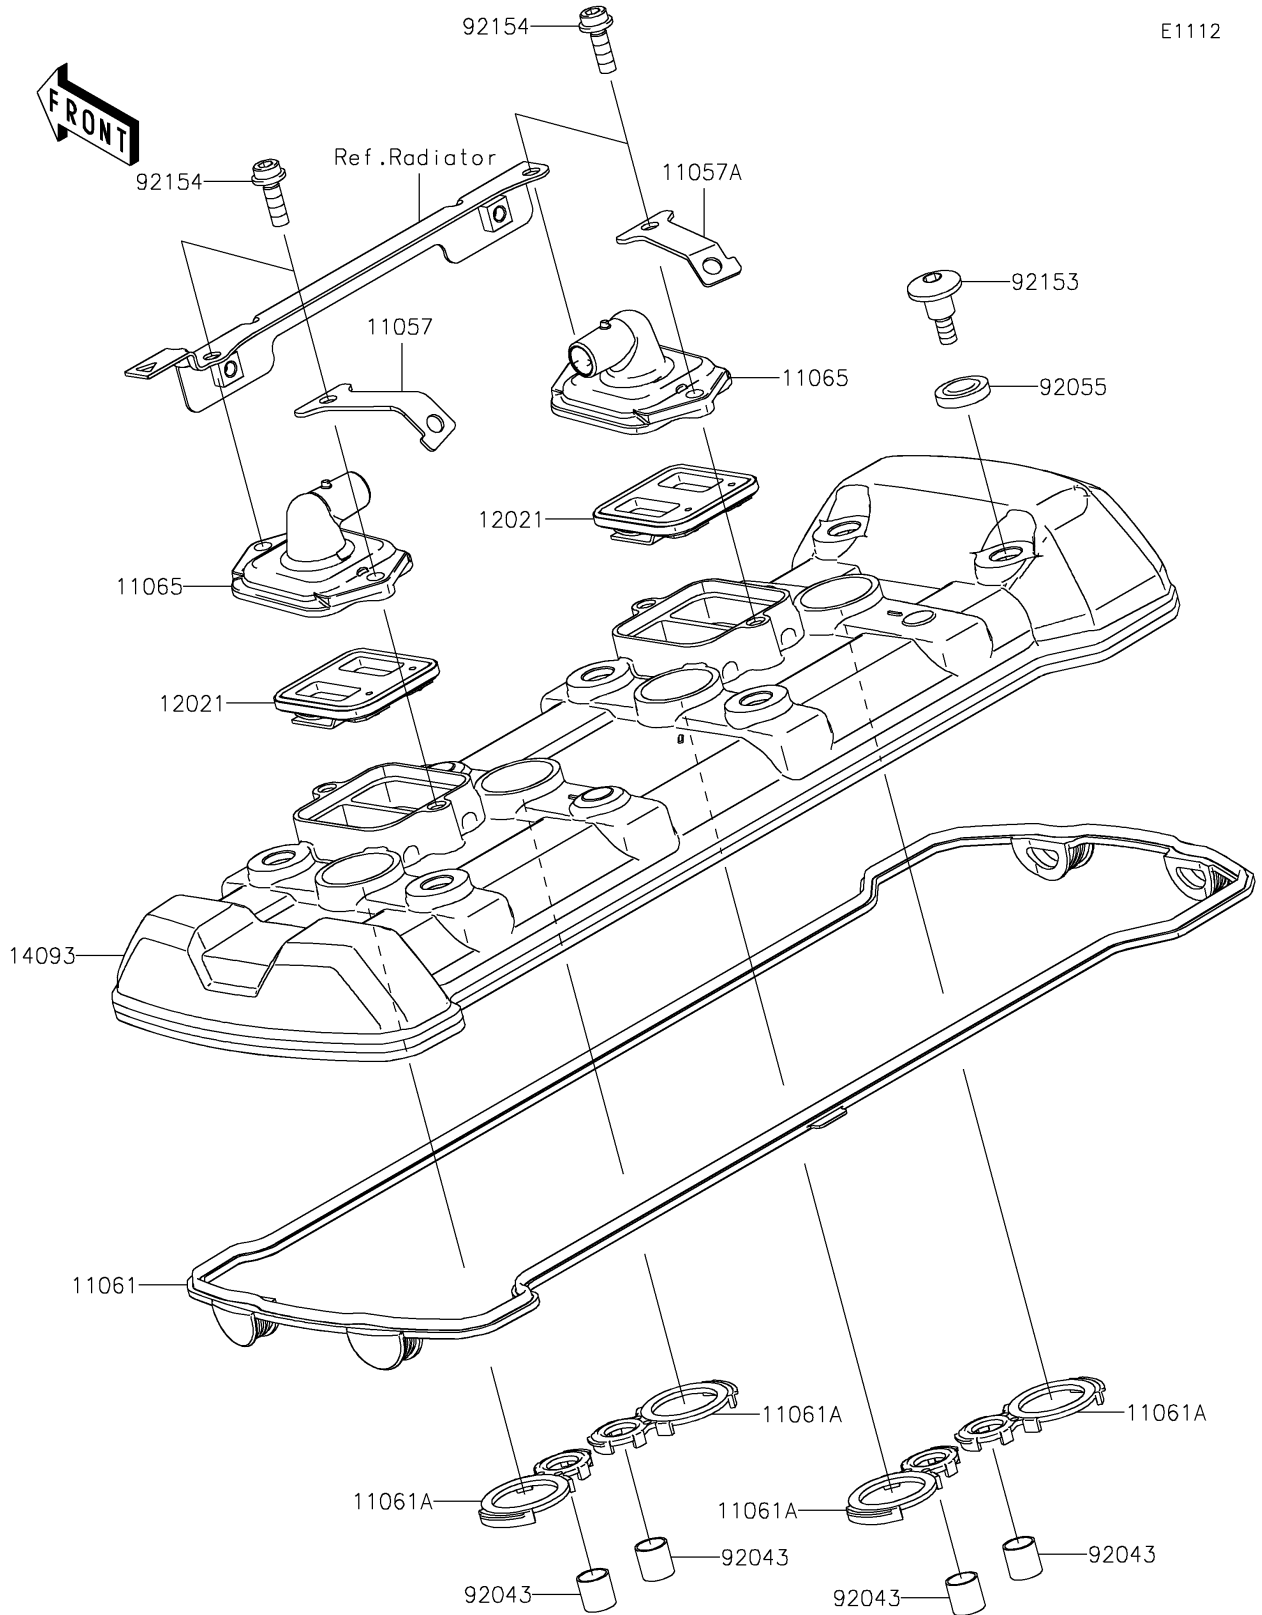

2022 NINJA[®] 1000SX PARTS DIAGRAM

Cylinder Head Cover

2022 NINJA® 1000SX PARTS LIST

Cylinder Head Cover

ITEM NAME	PART NUMBER	QUANTITY
BRACKET,LH (Ref # 11057)	11057-1712	1
BRACKET,RH (Ref # 11057A)	11057-1713	1
GASKET,HEAD COVER (Ref # 11061)	11061-0914	1
GASKET,SPARK PLUG (Ref # 11061A)	11061-1213	4
CAP,HEAD COVER (Ref # 11065)	11065-0328	2
VALVE-ASSY-REED (Ref # 12021)	12021-0016	2
COVER,HEAD (Ref # 14093)	14093-0562	1
PIN,10.1X12X14 (Ref # 92043)	92043-4009	4
RING-O (Ref # 92055)	92055-0785	6
BOLT,SOCKET,6X22.5 (Ref # 92153)	92153-1779	6
BOLT,SOCKET,6X18 (Ref # 92154)	92154-0351	4