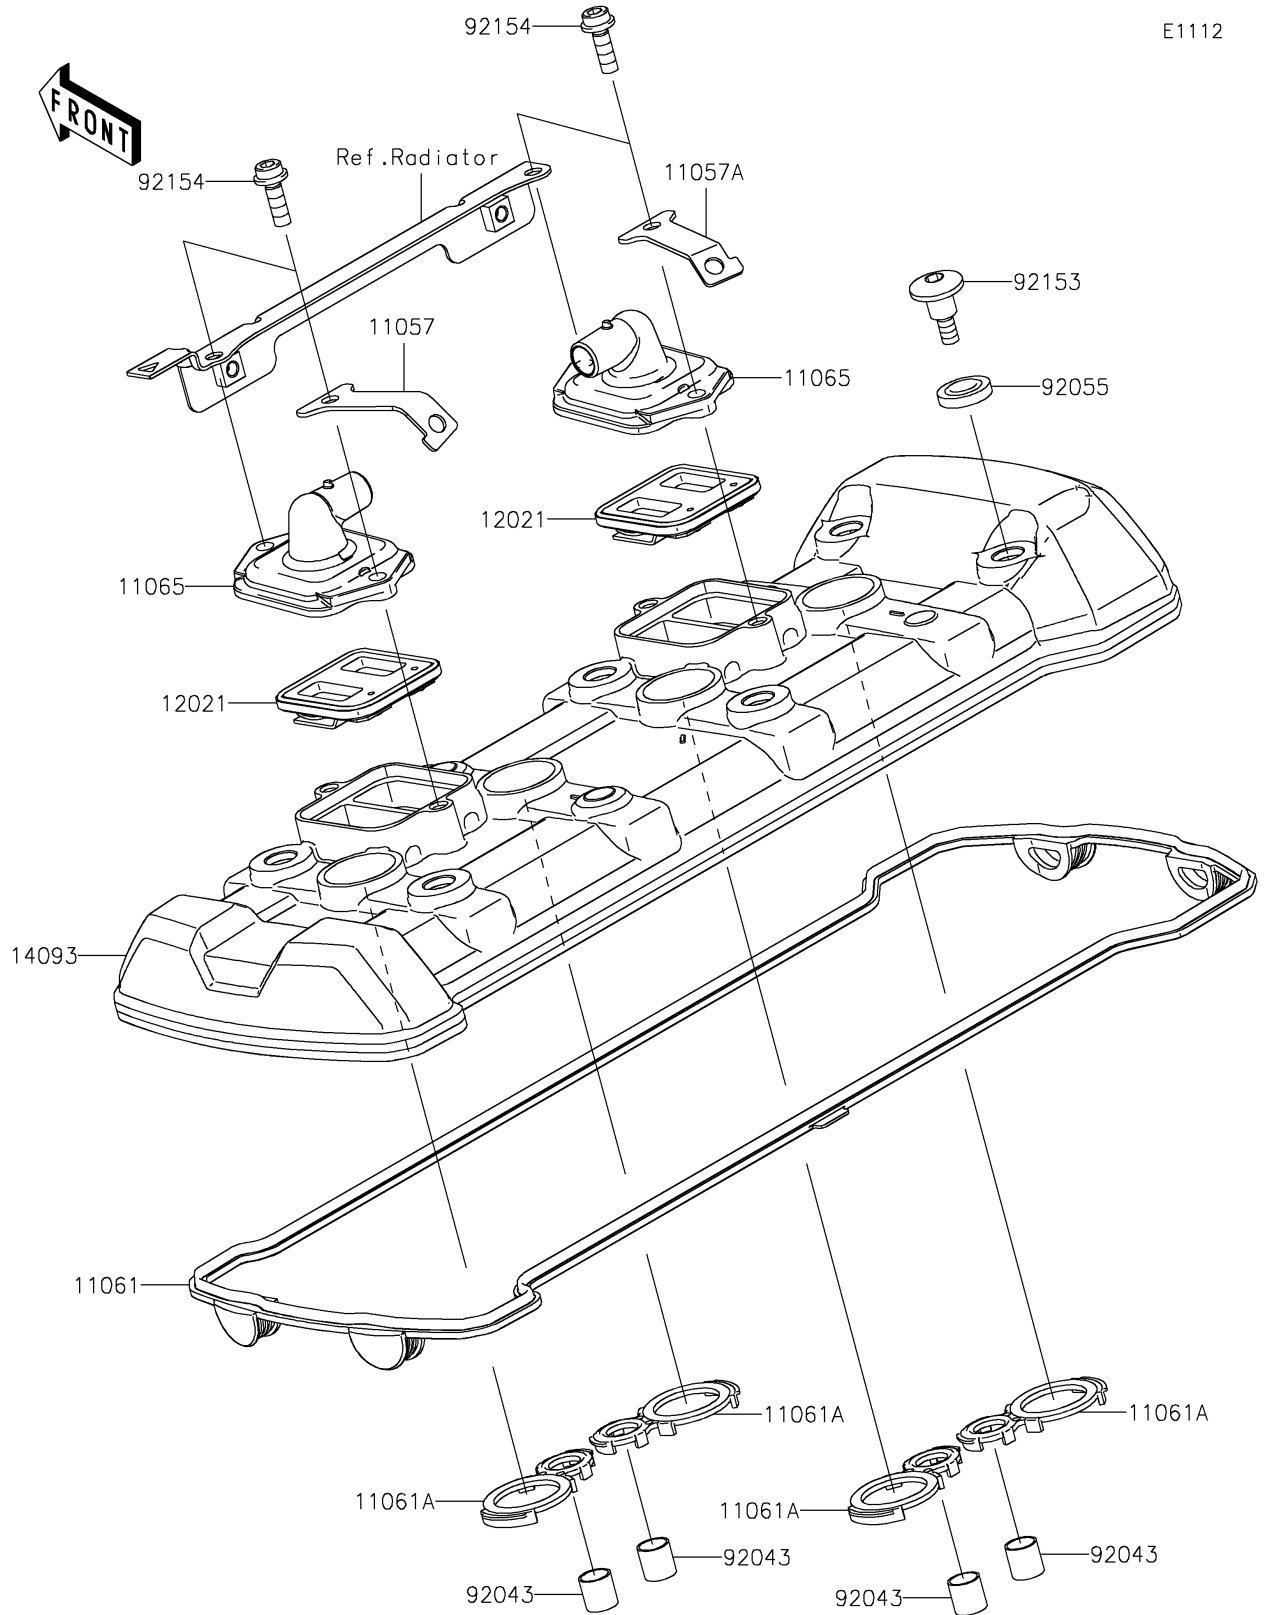

2022 NINJA® 1000SX PARTS DIAGRAM

Cylinder Head Cover

2022 NINJA® 1000SX PARTS LIST

Cylinder Head Cover

ITEM NAME	PART NUMBER	QUANTITY
BRACKET,LH (Ref # 11057)	11057-1712	1
BRACKET,RH (Ref # 11057A)	11057-1713	1
GASKET,HEAD COVER (Ref # 11061)	11061-0914	1
GASKET,SPARK PLUG (Ref # 11061A)	11061-1213	4
CAP,HEAD COVER (Ref # 11065)	11065-0328	2
VALVE-ASSY-REED (Ref # 12021)	12021-0016	2
COVER,HEAD (Ref # 14093)	14093-0562	1
PIN,10.1X12X14 (Ref # 92043)	92043-4009	4
RING-O (Ref # 92055)	92055-0785	6
BOLT,SOCKET,6X22.5 (Ref # 92153)	92153-1779	6
BOLT,SOCKET,6X18 (Ref # 92154)	92154-0351	4