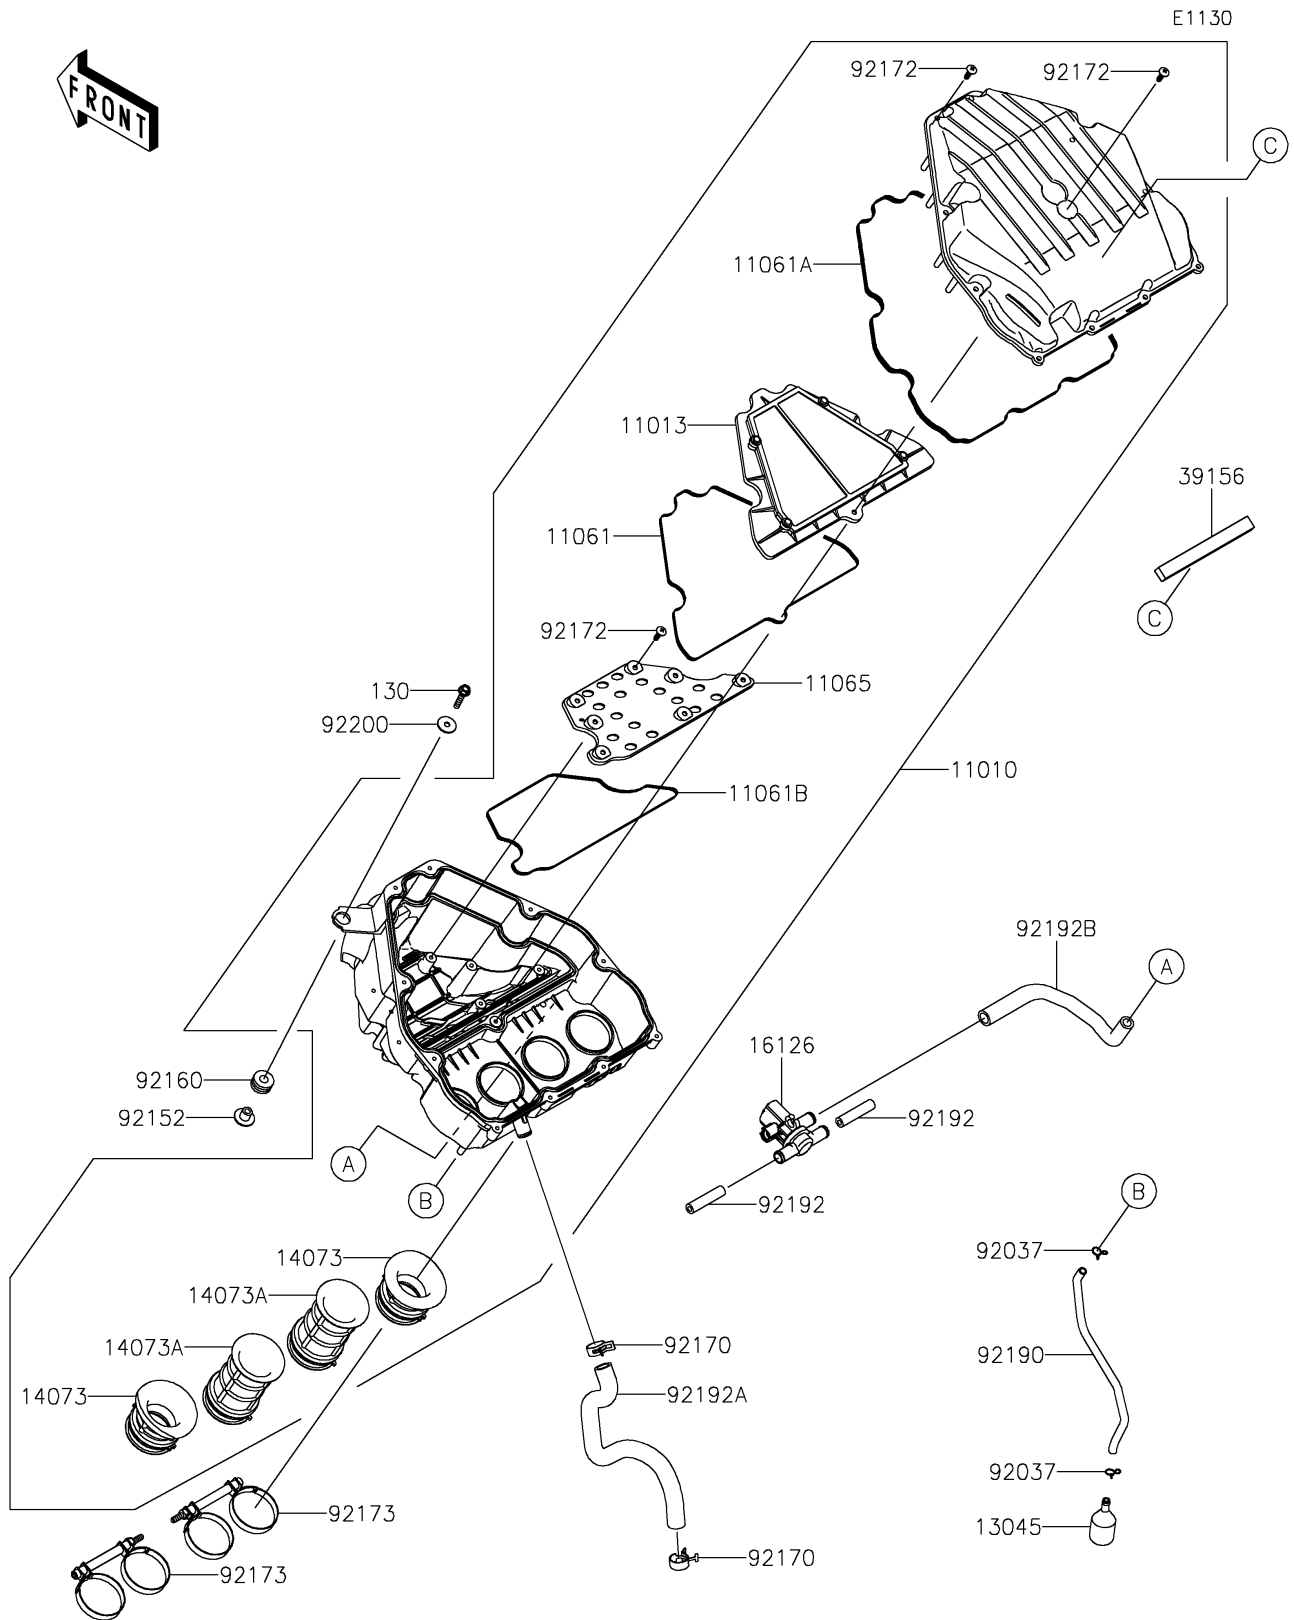

# 2023 NINJA® 1000SX PARTS DIAGRAM

Air Cleaner

## 2023 NINJA® 1000SX PARTS LIST

### Air Cleaner

ITEM NAME	PART NUMBER	QUANTITY
FILTER-ASSY-AIR (Ref # 11010)	11010-0956	1
ELEMENT-AIR FILTER (Ref # 11013)	11013-0712	1
GASKET,ELEMENT (Ref # 11061)	11061-0405	1
GASKET,CASE (Ref # 11061A)	11061-0406	1
GASKET (Ref # 11061B)	11061-0424	1
CAP (Ref # 11065)	11065-1332	1
RECEIVER-OIL (Ref # 13045)	13045-1057	1
DUCT,#1&#4 (Ref # 14073)	14073-0953	2
DUCT,#2&#3 (Ref # 14073A)	14073-0960	2
VALVE,AIR SWITCHING (Ref # 16126)	16126-0745	1
PAD,15X145X10 (Ref # 39156)	39156-2569	1
CLAMP (Ref # 92037)	92037-1712	2
COLLAR,6.5X10.5X13.1 (Ref # 92152)	92152-0547	1
DAMPER (Ref # 92160)	92160-1162	1
CLAMP (Ref # 92170)	92170-1060	2
SCREW,TAPPING,5X20 (Ref # 92172)	92172-0483	18
CLAMP (Ref # 92173)	92173-2242	2
TUBE,6X9X300 (Ref # 92190)	92190-1253	1
TUBE,HEAD-ASWV (Ref # 92192)	92192-0843	2
TUBE,BLOWBY (Ref # 92192A)	92192-0845	1
TUBE,ASWV-A/C (Ref # 92192B)	92192-1913	1
WASHER,6.5X22X1.6 (Ref # 92200)	92200-1087	1
BOLT-FLANGED,6X30 (Ref # 130)	130BB0630	1