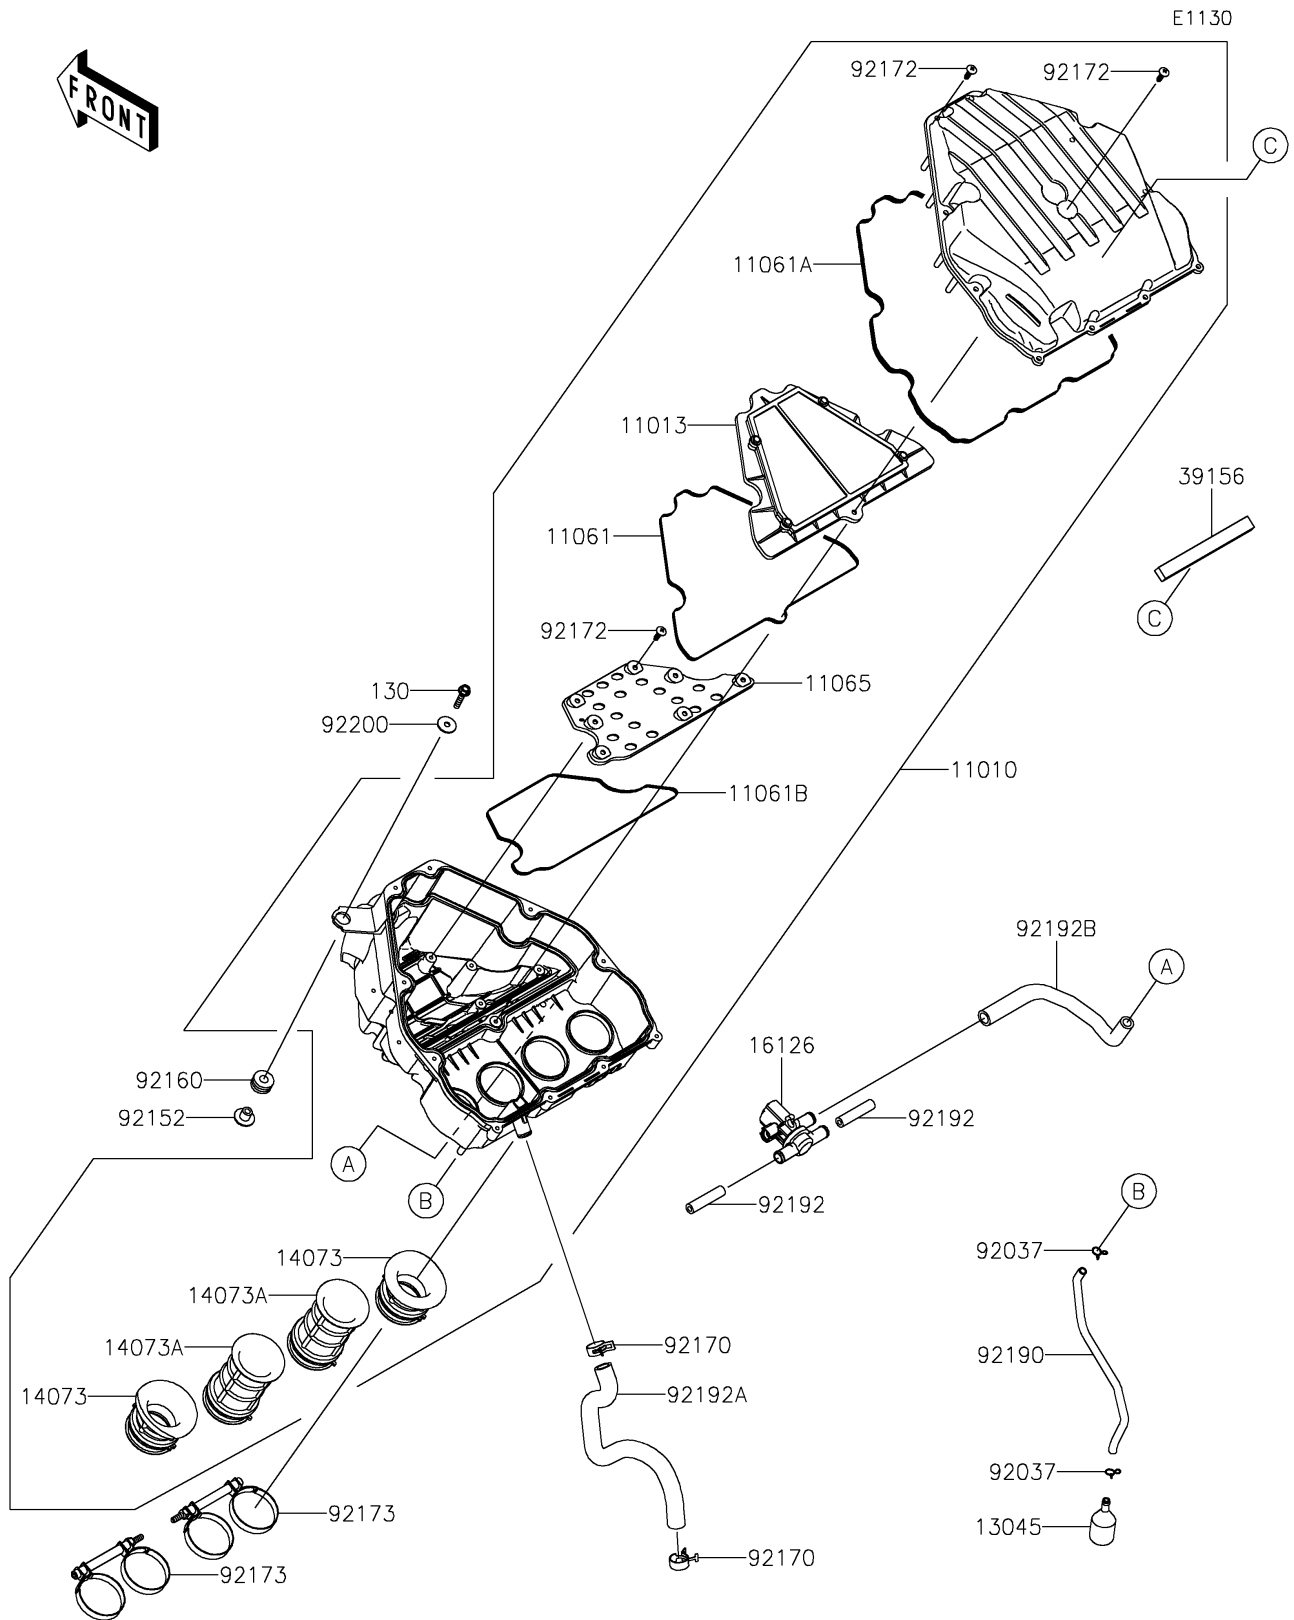

# 2024 NINJA® 1000SX ABS PARTS DIAGRAM

Air Cleaner

## 2024 NINJA® 1000SX ABS PARTS LIST

### Air Cleaner

ITEM NAME	PART NUMBER	QUANTITY
FILTER-ASSY-AIR (Ref # 11010)	11010-0956	1
ELEMENT-AIR FILTER (Ref # 11013)	11013-0712	1
GASKET,ELEMENT (Ref # 11061)	11061-0405	1
GASKET,CASE (Ref # 11061A)	11061-0406	1
GASKET (Ref # 11061B)	11061-0424	1
CAP (Ref # 11065)	11065-1332	1
RECEIVER-OIL (Ref # 13045)	13045-1057	1
DUCT,#1&#4 (Ref # 14073)	14073-0953	2
DUCT,#2&#3 (Ref # 14073A)	14073-0960	2
VALVE,AIR SWITCHING (Ref # 16126)	16126-0745	1
PAD,15X145X10 (Ref # 39156)	39156-2569	1
CLAMP (Ref # 92037)	92037-1712	2
COLLAR,6.5X10.5X13.1 (Ref # 92152)	92152-0547	1
DAMPER (Ref # 92160)	92160-1162	1
CLAMP (Ref # 92170)	92170-1060	2
SCREW,TAPPING,5X20 (Ref # 92172)	92172-0483	18
CLAMP (Ref # 92173)	92173-2242	2
TUBE,6X9X300 (Ref # 92190)	92190-1253	1
TUBE,HEAD-ASWV (Ref # 92192)	92192-0843	2
TUBE,BLOWBY (Ref # 92192A)	92192-0845	1
TUBE,ASWV-A/C (Ref # 92192B)	92192-1913	1
WASHER,6.5X22X1.6 (Ref # 92200)	92200-1087	1
BOLT-FLANGED,6X30 (Ref # 130)	130BB0630	1