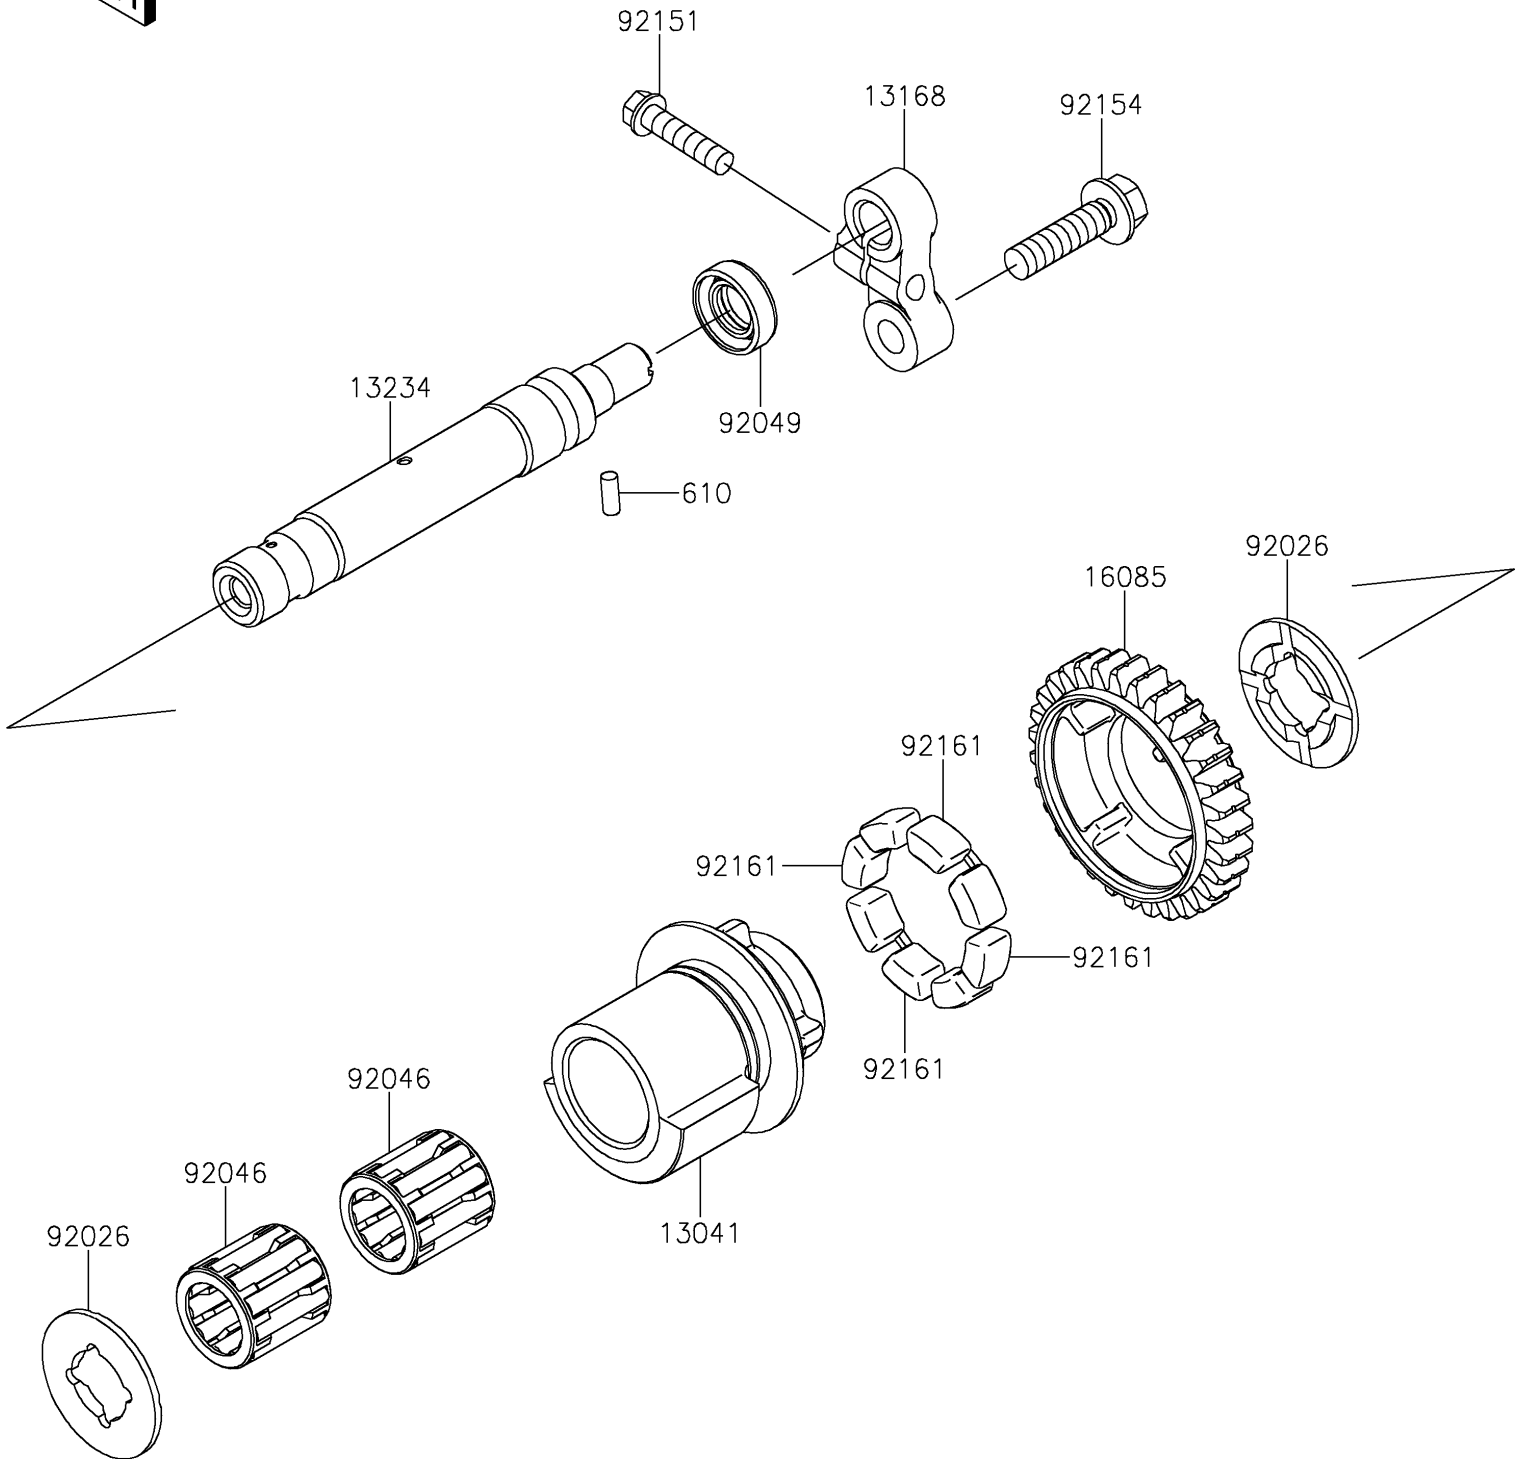

2022 NINJA® 1000SX PARTS DIAGRAM

Balancer

E1323

2022 NINJA® 1000SX PARTS LIST

Balancer

ITEM NAME	PART NUMBER	QUANTITY
BALANCER (Ref # 13041)	13041-0040	1
LEVER (Ref # 13168)	13168-0115	1
SHAFT-COMP (Ref # 13234)	13234-0038	1
GEAR,BALANCER,31T (Ref # 16085)	16085-0134	1
SPACER (Ref # 92026)	92026-0082	2
BEARING-NEEDLE (Ref # 92046)	92046-1266	2
SEAL-OIL,TC 12X22X7 (Ref # 92049)	92049-2204	1
BOLT,FLANGED-SMALL,6X25 (Ref # 92151)	92151-1930	1
BOLT,FLANGED,8X30 (Ref # 92154)	92154-1796	1
DAMPER (Ref # 92161)	92161-1055	4
ROLLER,4X10 (Ref # 610)	610A0410	1