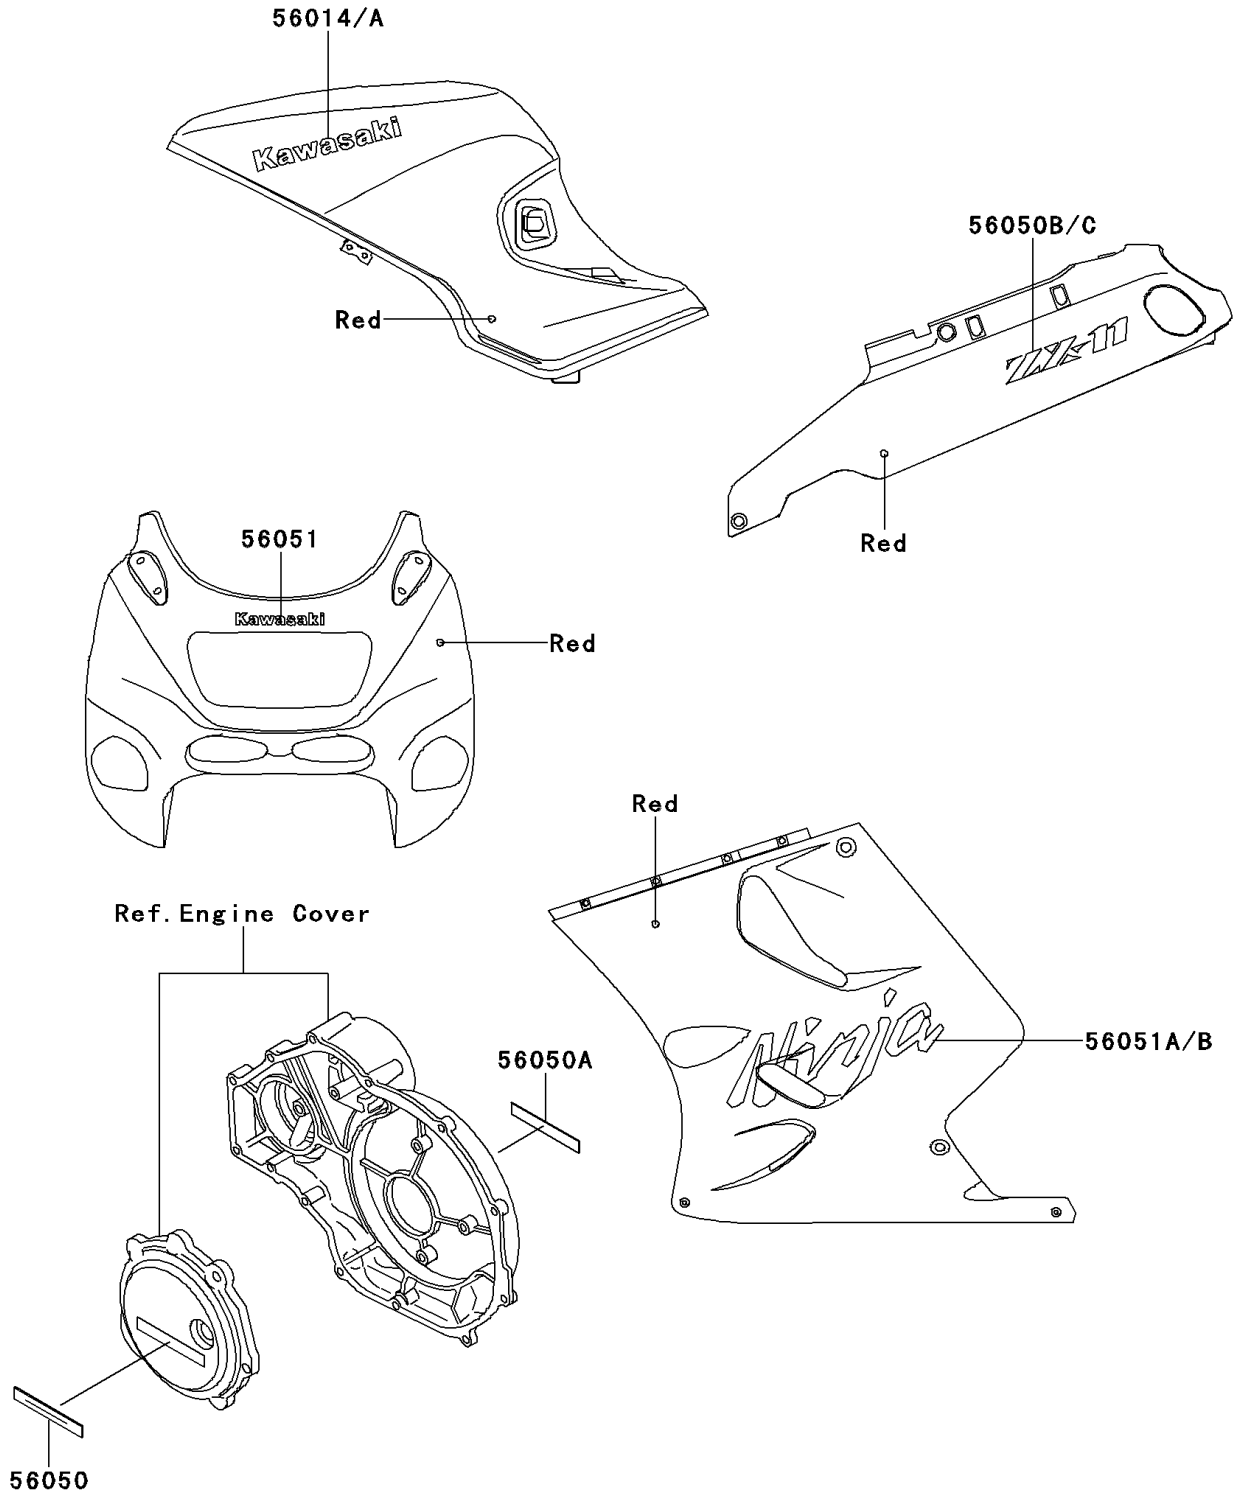

2000 Ninja® ZX™-11 PARTS DIAGRAM

Decals(Red)(ZX1100-D7/D8)

F2861

2000 Ninja® ZX™ -11 PARTS LIST

Decals(Red)(ZX1100-D7/D8)

ITEM NAME	PART NUMBER	QUANTITY
EMBLEM,FUEL TANK,LH,KAWASAKI (Ref # 56014)	56014-1284	1
EMBLEM,FUEL TANK,RH,KAWASAKI (Ref # 56014A)	56014-1285	1
MARK,ENGINE COVER,LH (Ref # 56050)	56050-1094	1
MARK,ENGINE COVER,RH (Ref # 56050A)	56050-1095	1
MARK,SIDE COVER,LH,ZX-11 (Ref # 56050B)	56050-1938	1
MARK,SIDE COVER,RH,ZX-11 (Ref # 56050C)	56050-1939	1
MARK,UPP COWLING,KAWASAKI (Ref # 56051)	56051-1881	1
MARK,LWR COWLING,LH,NINJA (Ref # 56051A)	56051-1882	1
MARK,LWR COWLING,RH,NINJA (Ref # 56051B)	56051-1883	1