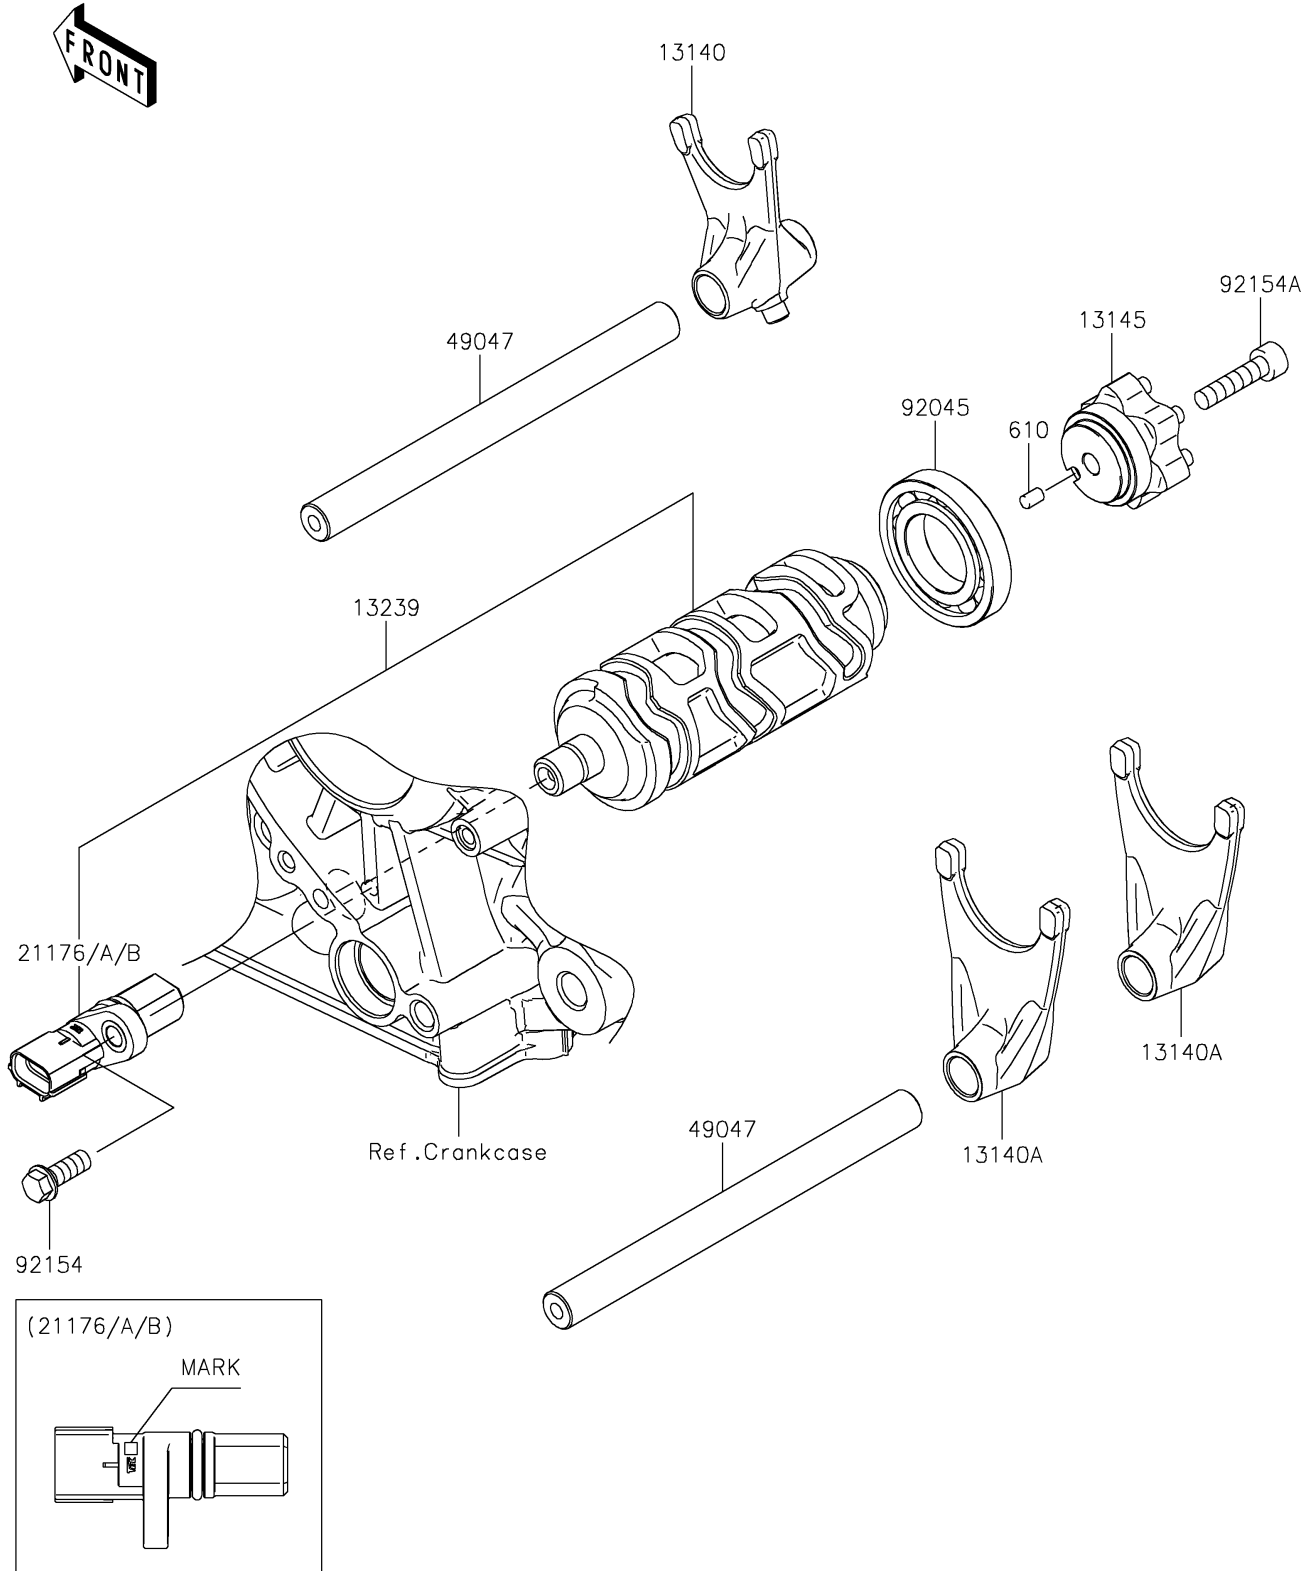

2022 NINJA® 1000SX PARTS DIAGRAM

Gear Change Drum/Shift Fork(s)

E1362

2022 NINJA® 1000SX PARTS LIST

Gear Change Drum/Shift Fork(s)

ITEM NAME	PART NUMBER	QUANTITY
FORK-SHIFT (Ref # 13140)	13140-0061	1
FORK-SHIFT (Ref # 13140A)	13140-0062	2
CAM-CHANGE DRUM (Ref # 13145)	13145-0048	1
DRUM-ASSY-CHANGE (Ref # 13239)	13239-0600	1
SENSOR,GEAR POSITION,M MARK (Ref # 21176)	21176-0825	1
SENSOR,GEAR POSITION,H MARK (Ref # 21176A)	21176-0845	1
SENSOR,GEAR POSITION,L MARK (Ref # 21176B)	21176-0846	1
ROD-SHIFT (Ref # 49047)	49047-0644	2
BEARING-BALL,16005 (Ref # 92045)	92045-1045	1
BOLT,FLANGED,6X16 (Ref # 92154)	92154-2096	1
BOLT,SOCKET,6X25 (Ref # 92154A)	92154-3829	1
ROLLER,4X6 (Ref # 610)	610A0406	1