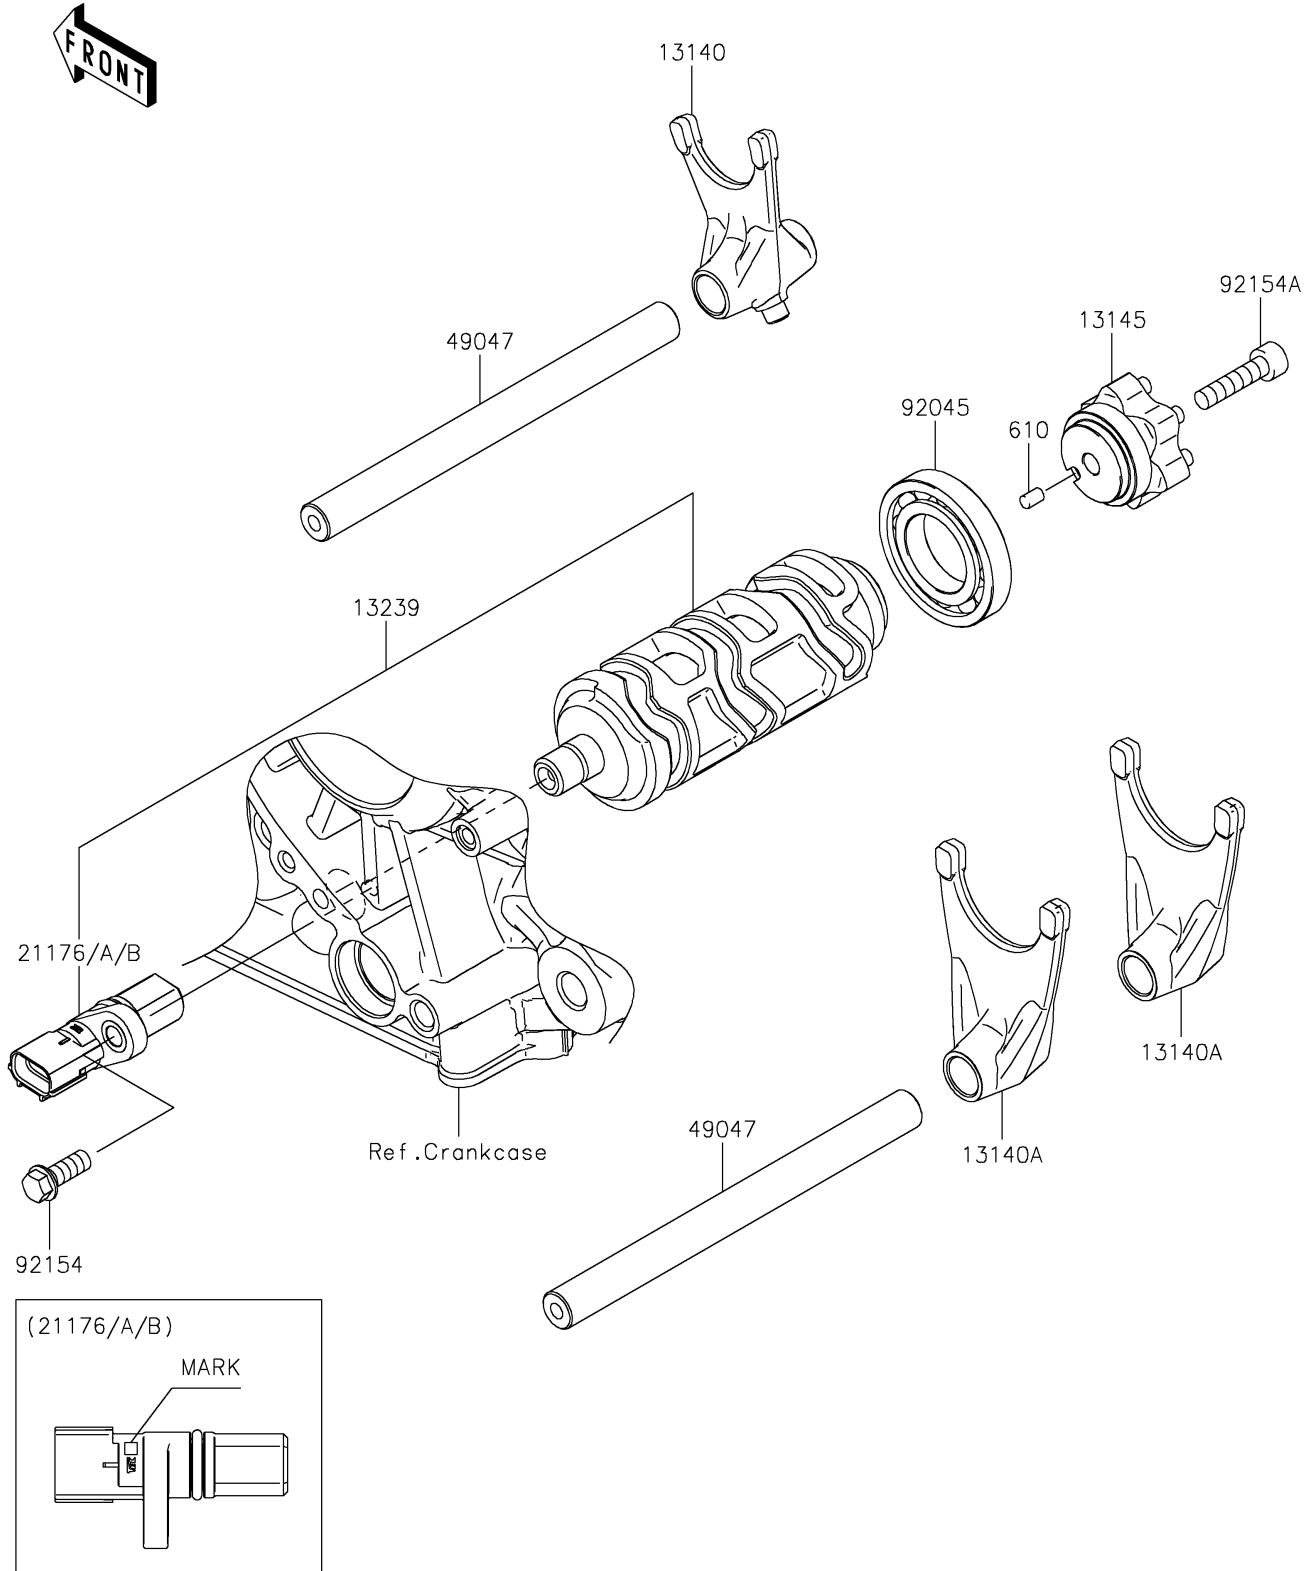

2023 NINJA® 1000SX PARTS DIAGRAM

Gear Change Drum/Shift Fork(s)

E1362

2023 NINJA® 1000SX PARTS LIST

Gear Change Drum/Shift Fork(s)

ITEM NAME	PART NUMBER	QUANTITY
FORK-SHIFT (Ref # 13140)	13140-0061	1
FORK-SHIFT (Ref # 13140A)	13140-0062	2
CAM-CHANGE DRUM (Ref # 13145)	13145-0048	1
DRUM-ASSY-CHANGE (Ref # 13239)	13239-0600	1
SENSOR,GEAR POSITION,M MARK (Ref # 21176)	21176-0825	1
SENSOR,GEAR POSITION,H MARK (Ref # 21176A)	21176-0845	1
SENSOR,GEAR POSITION,L MARK (Ref # 21176B)	21176-0846	1
ROD-SHIFT (Ref # 49047)	49047-0644	2
BEARING-BALL,16005 (Ref # 92045)	92045-1045	1
BOLT,FLANGED,6X16 (Ref # 92154)	92154-2096	1
BOLT,SOCKET,6X25 (Ref # 92154A)	92154-3829	1
ROLLER,4X6 (Ref # 610)	610A0406	1