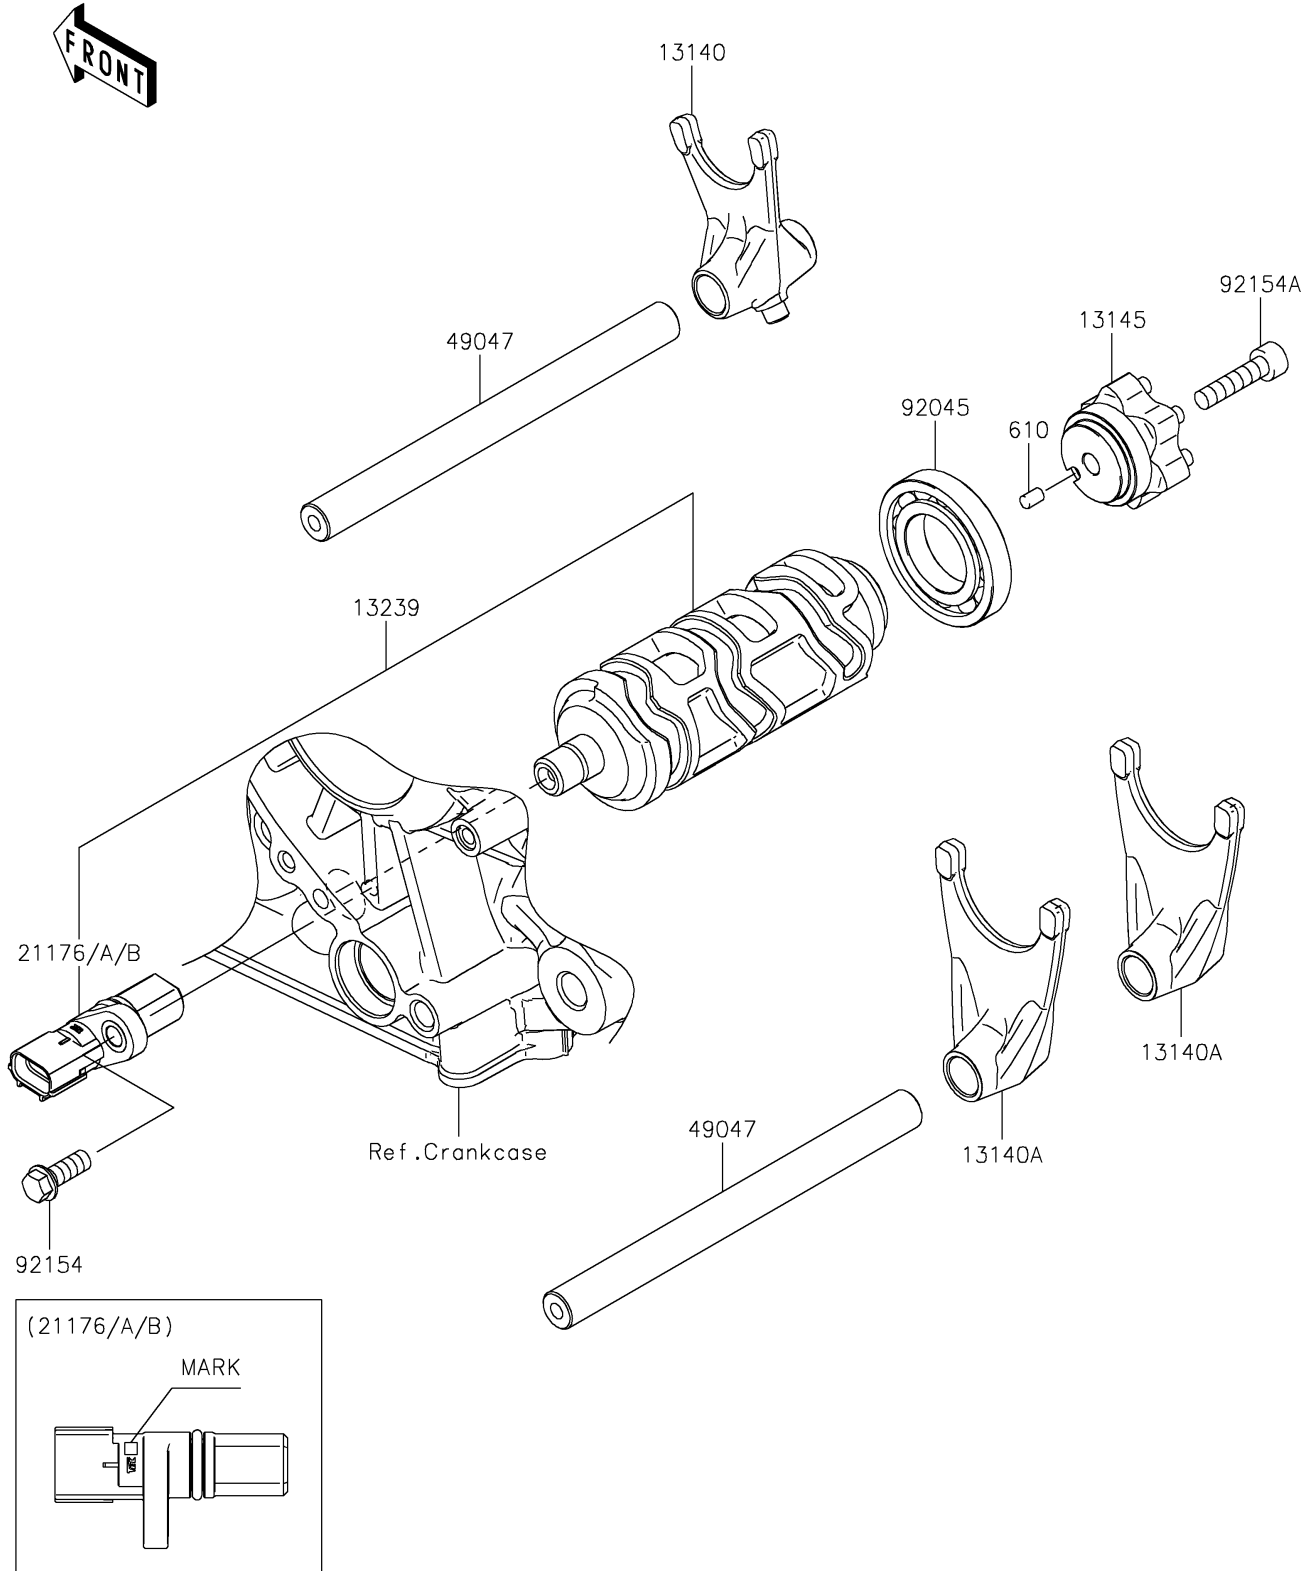

2024 NINJA® 1000SX ABS PARTS DIAGRAM

Gear Change Drum/Shift Fork(s)

E1362

2024 NINJA® 1000SX ABS PARTS LIST

Gear Change Drum/Shift Fork(s)

ITEM NAME	PART NUMBER	QUANTITY
FORK-SHIFT (Ref # 13140)	13140-0061	1
FORK-SHIFT (Ref # 13140A)	13140-0062	2
CAM-CHANGE DRUM (Ref # 13145)	13145-0048	1
DRUM-ASSY-CHANGE (Ref # 13239)	13239-0600	1
SENSOR,GEAR POSITION,M MARK (Ref # 21176)	21176-0825	1
SENSOR,GEAR POSITION,H MARK (Ref # 21176A)	21176-0845	1
SENSOR,GEAR POSITION,L MARK (Ref # 21176B)	21176-0846	1
ROD-SHIFT (Ref # 49047)	49047-0644	2
BEARING-BALL,16005 (Ref # 92045)	92045-1045	1
BOLT,FLANGED,6X16 (Ref # 92154)	92154-2096	1
BOLT,SOCKET,6X25 (Ref # 92154A)	92154-3829	1
ROLLER,4X6 (Ref # 610)	610A0406	1